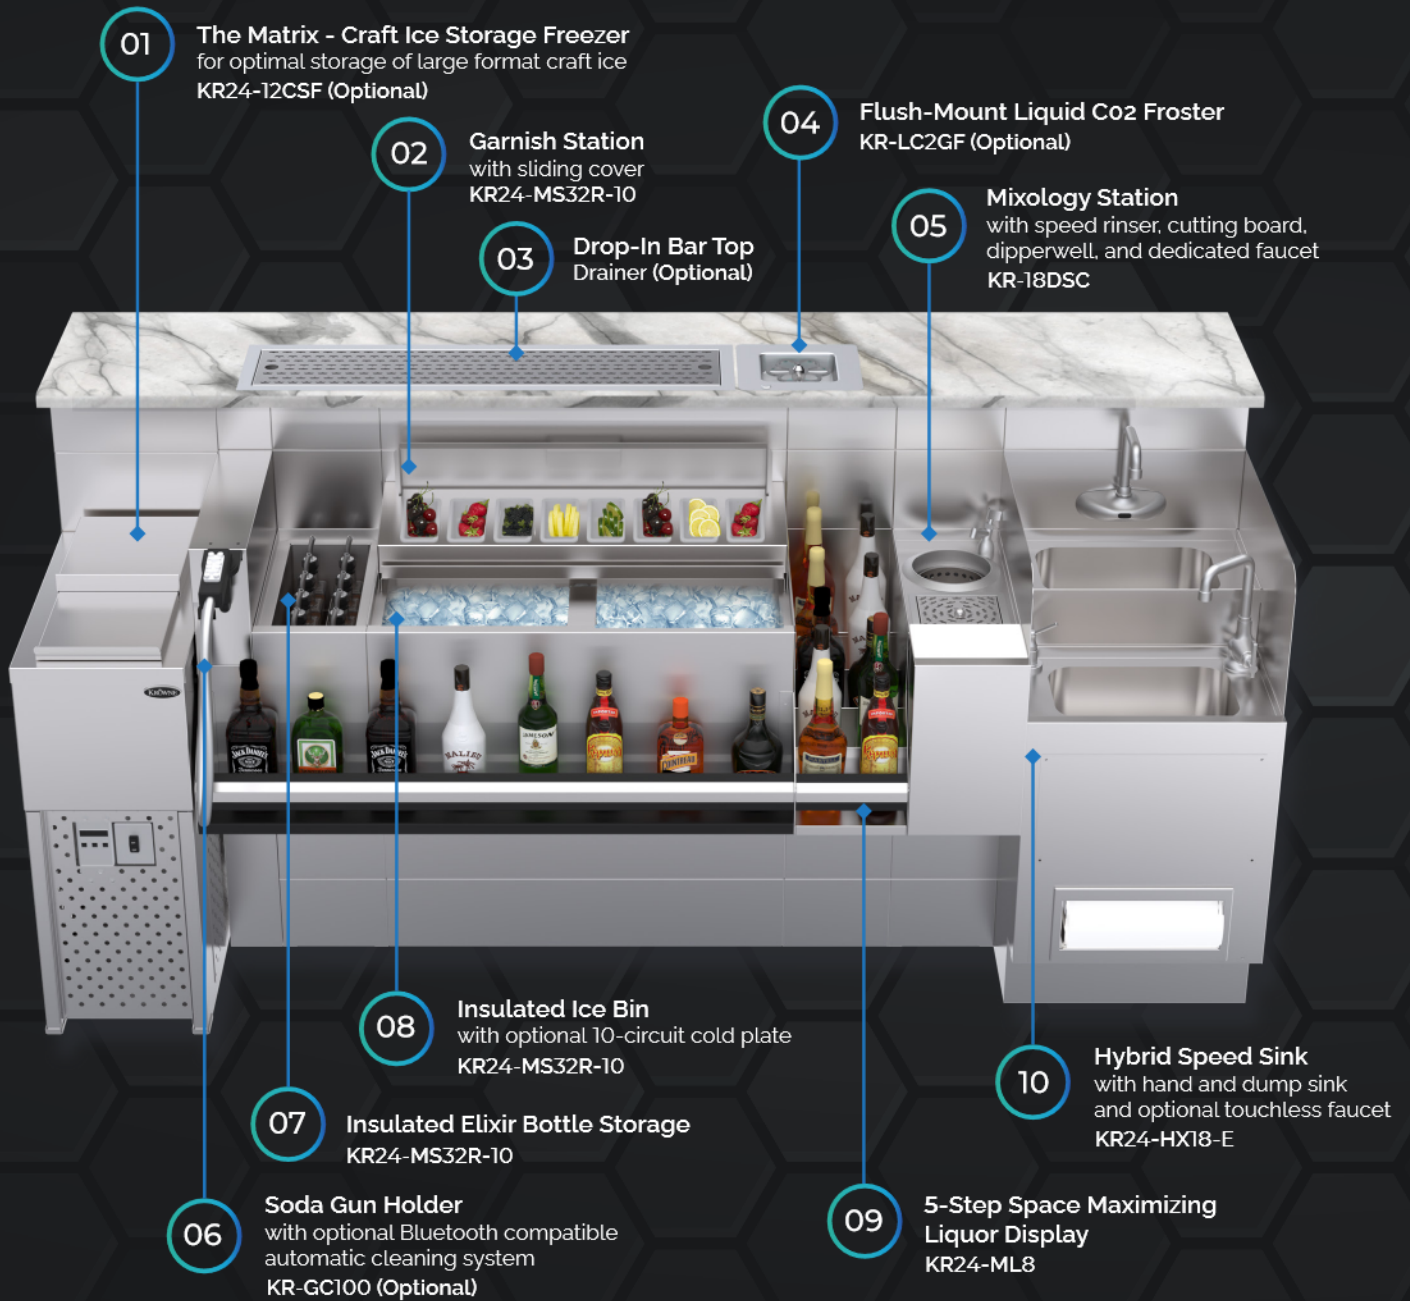

# THE TAFFER COMMAND STATION

BY KROWNE

LEARN MORE

**01** The Matrix - Craft Ice Storage Freezer for optimal storage of large format craft ice KR24-12CSF (Optional)

**02** Garnish Station with sliding cover KR24-MS32R-10

**03** Drop-In Bar Top Drainer (Optional)

**04** Flush-Mount Liquid Co2 Froster KR-LC2GF (Optional)

**05** Mixology Station with speed rinser, cutting board, dipperwell, and dedicated faucet KR-18DSC

**07** Insulated Elixir Bottle Storage KR24-MS32R-10

**08** Insulated Ice Bin with optional 10-circuit cold plate KR24-MS32R-10

**06** Soda Gun Holder with optional Bluetooth compatible automatic cleaning system KR-GC100 (Optional)

**09** 5-Step Space Maximizing Liquor Display KR24-ML8

**10** Hybrid Speed Sink with hand and dump sink and optional touchless faucet KR24-HX18-E