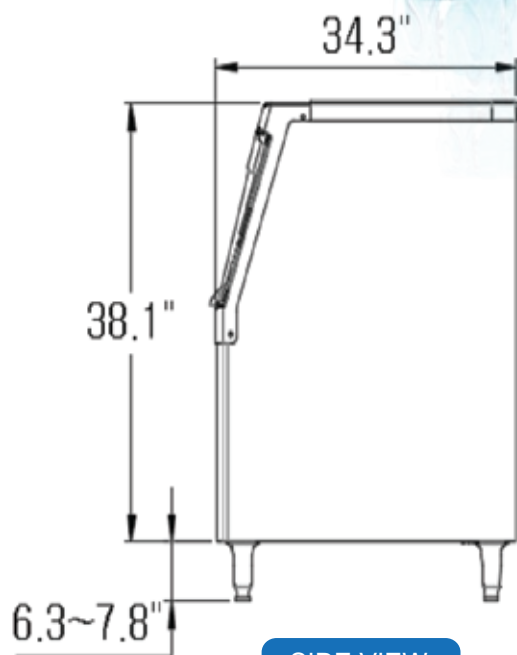

22" WIDE ICE STORAGE BIN

IB-026-22

KEY FEATURES:

- High quality construction and components
- High quality 304 stainless-steel and ABS exterior (durable & rust-resistant)
- High density urethane insulation
- Convenient grip handle
- 265 lbs storage capacity
- (4) 6.3" ~ 7.8" height adjustable stainless steel legs
- For use with WM & IM-0460-22, IM-0350-22, IM-0550-22, and IM-0770

PLAN VIEW :

FRONT VIEW

SIDE VIEW

BOTTOM VIEW

MODEL	WIDTH	DEPTH	HEIGHT	WEIGHT	
IB-026-22	22.4"	34.4"	38.1"	99.2 lbs (Net)	113 lbs (Shipping)

* Design and specifications are subject to change without prior notice.