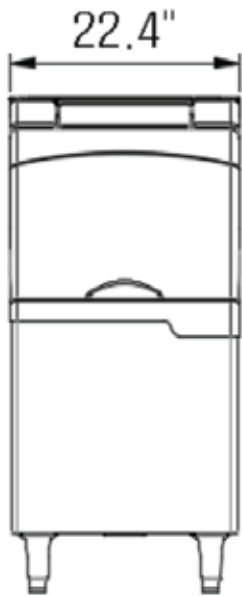

22" WIDE ICE STORAGE BIN

IB-026-22

KEY FEATURES:

- High quality construction and components
- High quality 304 stainless-steel and ABS exterior (durable & rust-resistant)
- High density urethane insulation
- Convenient grip handle
- 265 lbs storage capacity
- (4) 6.3" ~ 7.8" height adjustable stainless steel legs
- For use with WM & IM-0460-22, IM-0350-22, IM-0550-22, and IM-0770

PLAN VIEW :

FRONT VIEW

SIDE VIEW

BOTTOM VIEW

MODEL	WIDTH	DEPTH	HEIGHT	WEIGHT	
IB-026-22	22.4"	34.4"	38.1"	99.2 lbs (Net)	113 lbs (Shipping)

* Design and specifications are subject to change without prior notice.