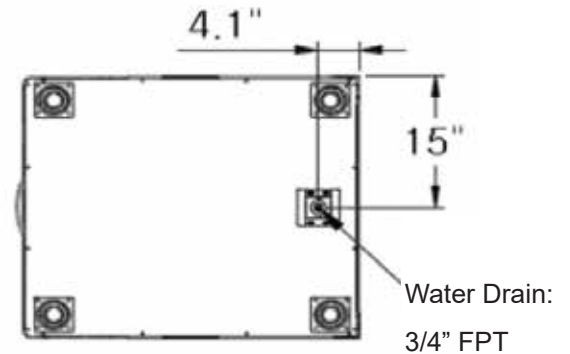

30" WIDE ICE STORAGE BIN

IB-033

KEY FEATURES:

- High quality construction and components
- High quality 304 stainless-steel and ABS exterior (durable & rust-resistant)
- High density urethane insulation
- Convenient grip handle
- 350 lbs storage capacity
- (4) 6.3" ~ 7.8" height adjustable stainless steel legs
- For use with WM & IM-0460-22, IM-0350-22, IM-0550-22, IM-0350, WM & IM-0460, IM-0550, WM & IM-0680, IM-0750, and IM-0770

PLAN VIEW :

FRONT VIEW

SIDE VIEW

BOTTOM VIEW

※ Bin top adapter needed to use 22" Ice Machine Head
 IBT-2230R: 8" Bin top adapter to left mount 22" Head on IB-033
 IBT-2230B: 4" (2) Bin top adapters to center mount 22" Head on IB-033

MODEL	WIDTH	DEPTH	HEIGHT	WEIGHT	
IB-033	30"	34.3"	38.1"	121 lbs (Net)	140 lbs (Shipping)

* Design and specifications are subject to change without prior notice.