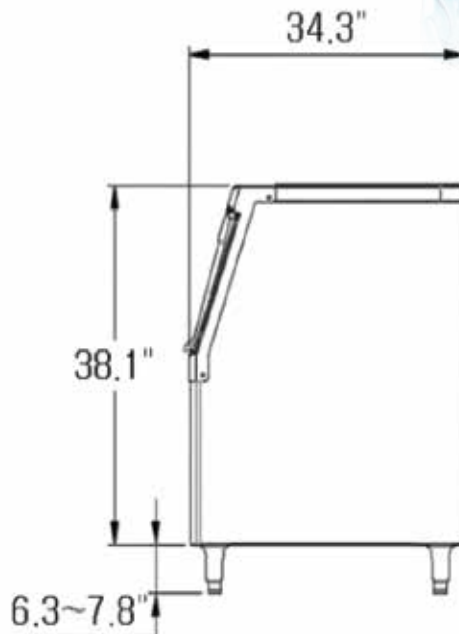

30" WIDE ICE STORAGE BIN

IB-033

KEY FEATURES:

- High quality construction and components
- High quality 304 stainless-steel and ABS exterior (durable & rust-resistant)
- High density urethane insulation
- Convenient grip handle
- 350 lbs storage capacity
- (4) 6.3" ~ 7.8" height adjustable stainless steel legs
- For use with WM & IM-0460-22, IM-0350-22, IM-0550-22, IM-0350, WM & IM-0460, IM-0550, WM & IM-0680, IM-0750, and IM-0770

PLAN VIEW :

FRONT VIEW

SIDE VIEW

BOTTOM VIEW

※ Bin top adapter needed to use 22" Ice Machine Head
 IBT-2230R: 8" Bin top adapter to left mount 22" Head on IB-033
 IBT-2230B: 4" (2) Bin top adapters to center mount 22" Head on IB-033

MODEL	WIDTH	DEPTH	HEIGHT	WEIGHT	
IB-033	30"	34.3"	38.1"	121 lbs (Net)	140 lbs (Shipping)

* Design and specifications are subject to change without prior notice.