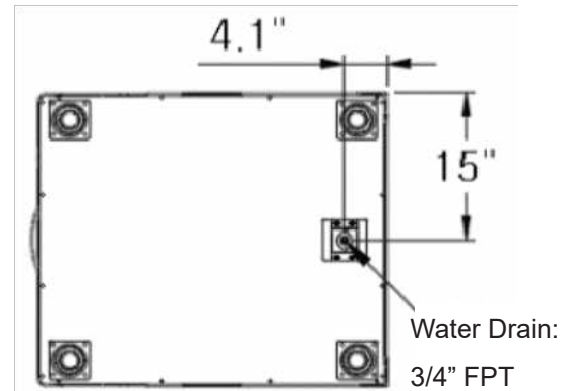

30" WIDE ICE STORAGE BIN

IB-044

KEY FEATURES:

- High quality construction and components
- High quality 304 stainless-steel and ABS exterior (durable & rust-resistant)
- High density urethane insulation
- Convenient grip handle
- 440 lbs storage capacity
- (4) 6.3" ~ 7.8" height adjustable stainless steel legs
- For use with WM & IM-0460-22, IM-0550-22, WM & IM-0460, IM-0550, WM & IM-0680, IM-0750, IM-0770, and WM & IM-1100

PLAN VIEW :

FRONT VIEW

SIDE VIEW

BOTTOM VIEW

※ Bin top adapter needed to use 22" Ice Machine Head
 IBT-2230R: 8" Bin top adapter to left mount 22" Head on IB-044
 IBT-2230B: 4" (2) Bin top adapters to center mount 22" Head on IB-044

MODEL	WIDTH	DEPTH	HEIGHT	WEIGHT	
IB-044	30"	34.3"	46"	143 lbs (Net)	167 lbs (Shipping)

* Design and specifications are subject to change without prior notice.