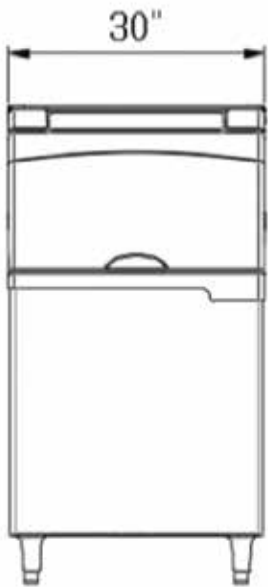

30" WIDE ICE STORAGE BIN

IB-044

KEY FEATURES:

- High quality construction and components
- High quality 304 stainless-steel and ABS exterior (durable & rust-resistant)
- High density urethane insulation
- Convenient grip handle
- 440 lbs storage capacity
- (4) 6.3" ~ 7.8" height adjustable stainless steel legs
- For use with WM & IM-0460-22, IM-0550-22, WM & IM-0460, IM-0550, WM & IM-0680, IM-0750, IM-0770, and WM & IM-1100

PLAN VIEW :

FRONT VIEW

SIDE VIEW

BOTTOM VIEW

※ Bin top adapter needed to use 22" Ice Machine Head
 IBT-2230R: 8" Bin top adapter to left mount 22" Head on IB-044
 IBT-2230B: 4" (2) Bin top adapters to center mount 22" Head on IB-044

MODEL	WIDTH	DEPTH	HEIGHT	WEIGHT	
IB-044	30"	34.3"	46"	143 lbs (Net)	167 lbs (Shipping)

* Design and specifications are subject to change without prior notice.