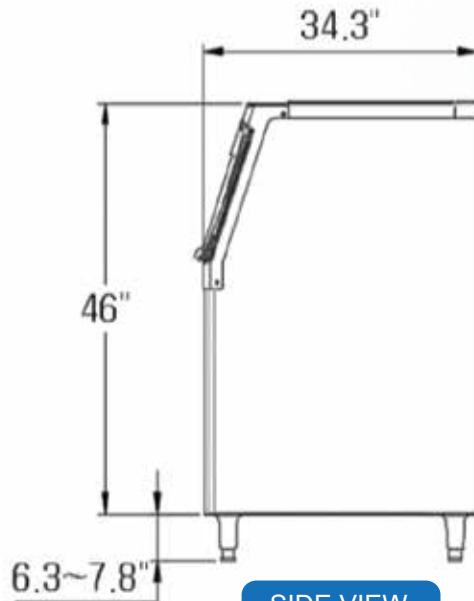

30" WIDE ICE STORAGE BIN

IB-044

KEY FEATURES:

- High quality construction and components
- High quality 304 stainless-steel and ABS exterior (durable & rust-resistant)
- High density urethane insulation
- Convenient grip handle
- 440 lbs storage capacity
- (4) 6.3" ~ 7.8" height adjustable stainless steel legs
- For use with WM & IM-0460-22, IM-0550-22, WM & IM-0460, IM-0550, WM & IM-0680, IM-0750, IM-0770, and WM & IM-1100

PLAN VIEW :

FRONT VIEW

SIDE VIEW

BOTTOM VIEW

※ Bin top adapter needed to use 22" Ice Machine Head
 IBT-2230R: 8" Bin top adapter to left mount 22" Head on IB-044
 IBT-2230B: 4" (2) Bin top adapters to center mount 22" Head on IB-044

MODEL	WIDTH	DEPTH	HEIGHT	WEIGHT	
IB-044	30"	34.3"	46"	143 lbs (Net)	167 lbs (Shipping)

* Design and specifications are subject to change without prior notice.