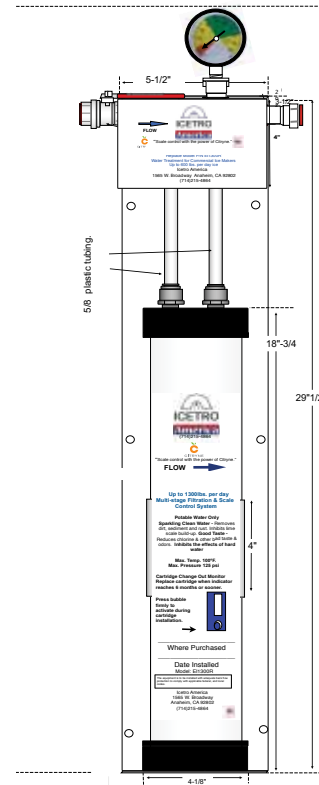

Application

Ice - Cubers up to 1300 lbs
Flakers up to 1600 lbs

Activate your extended 1 Year warranty !! (only for Cubers)

<https://icetrowaterproducts.com/registration/>

Includes Citryne®, which is a patented blend to eliminate the effects of scale in food service equipment

Model: IcePro 1300
For 1300 Lb./Day Ice Makers

Specifications

Dimensions	33.5" X 5.5" X 5.25"
Connection	1/2" FNPT
Max. PSI	125
Max Temp.	100° F
Flow Rate	5.5 gpm
Sediment Reduction	5 micron
Shipping Weight	14 lbs.