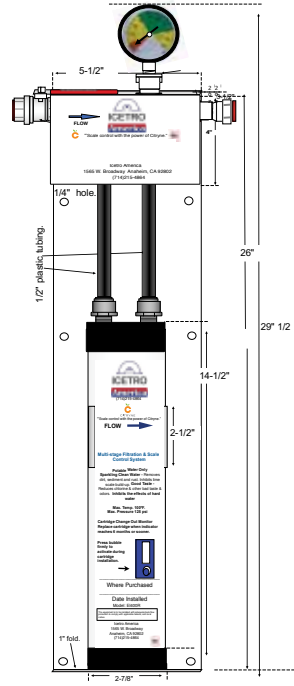

## Application

**Ice** - Cubers up to 400 lbs  
Flakers up to 600 lbs

**Activate your extended 1 Year warranty !! (only for Cubers)**

<https://icetrowaterproducts.com/registration/>

Includes Citryne®, which is a patented blend to eliminate the effects of scale in food

**Model: IcePro 400**  
For 400 Lb./Day Ice Makers

**Specifications**

Dimensions	26" X 5.5" X 3.75"
Connection	1/2" FNPT
Max. PSI	125
Max Temp.	100° F
Flow Rate	2.8 gpm
Sediment Reduction	5 micron
Shipping Weight	9 lbs.