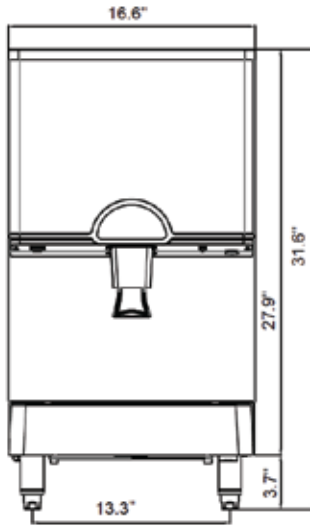

### PLAN VIEW

FRONT VIEW

SIDE VIEW

BOTTOM VIEW

MODEL	DIMENSIONS	WIDTH	DEPTH	HEIGHT	WEIGHT	
ID-0300-AN	Inch	16.6"	25"	27.9"	145.5 lbs (Net)	178 lbs (Shipping)