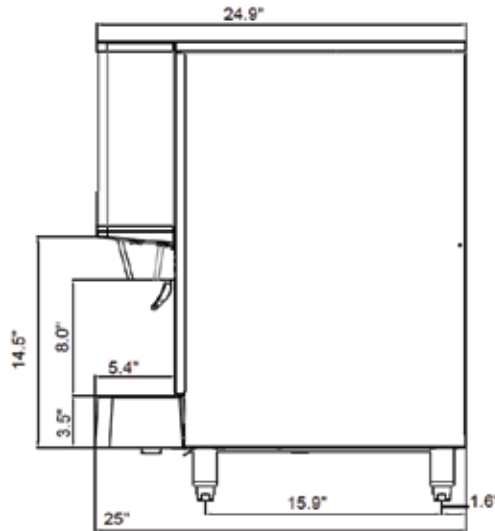

### PLAN VIEW

FRONT VIEW

SIDE VIEW

BOTTOM VIEW

MODEL	DIMENSIONS	WIDTH	DEPTH	HEIGHT	WEIGHT	
ID-0300-AN	Inch	16.6"	25"	27.9"	145.5 lbs (Net)	178 lbs (Shipping)