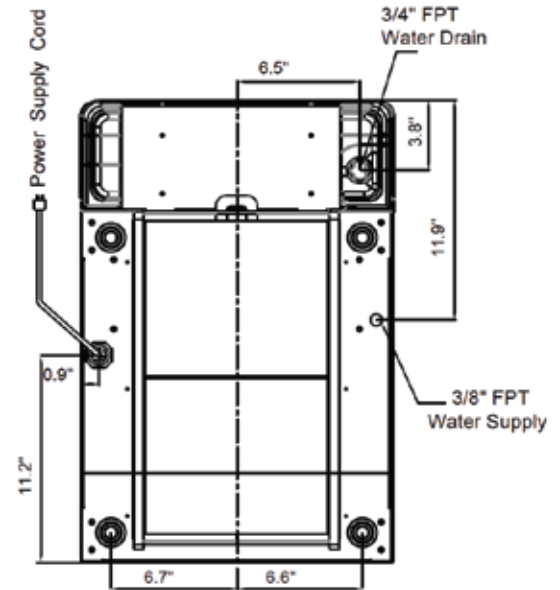

### PLAN VIEW

FRONT VIEW

SIDE VIEW

BOTTOM VIEW

MODEL	DIMENSIONS	WIDTH	DEPTH	HEIGHT	WEIGHT	
ID-0300-AN	Inch	16.6"	25"	27.9"	145.5 lbs (Net)	178 lbs (Shipping)