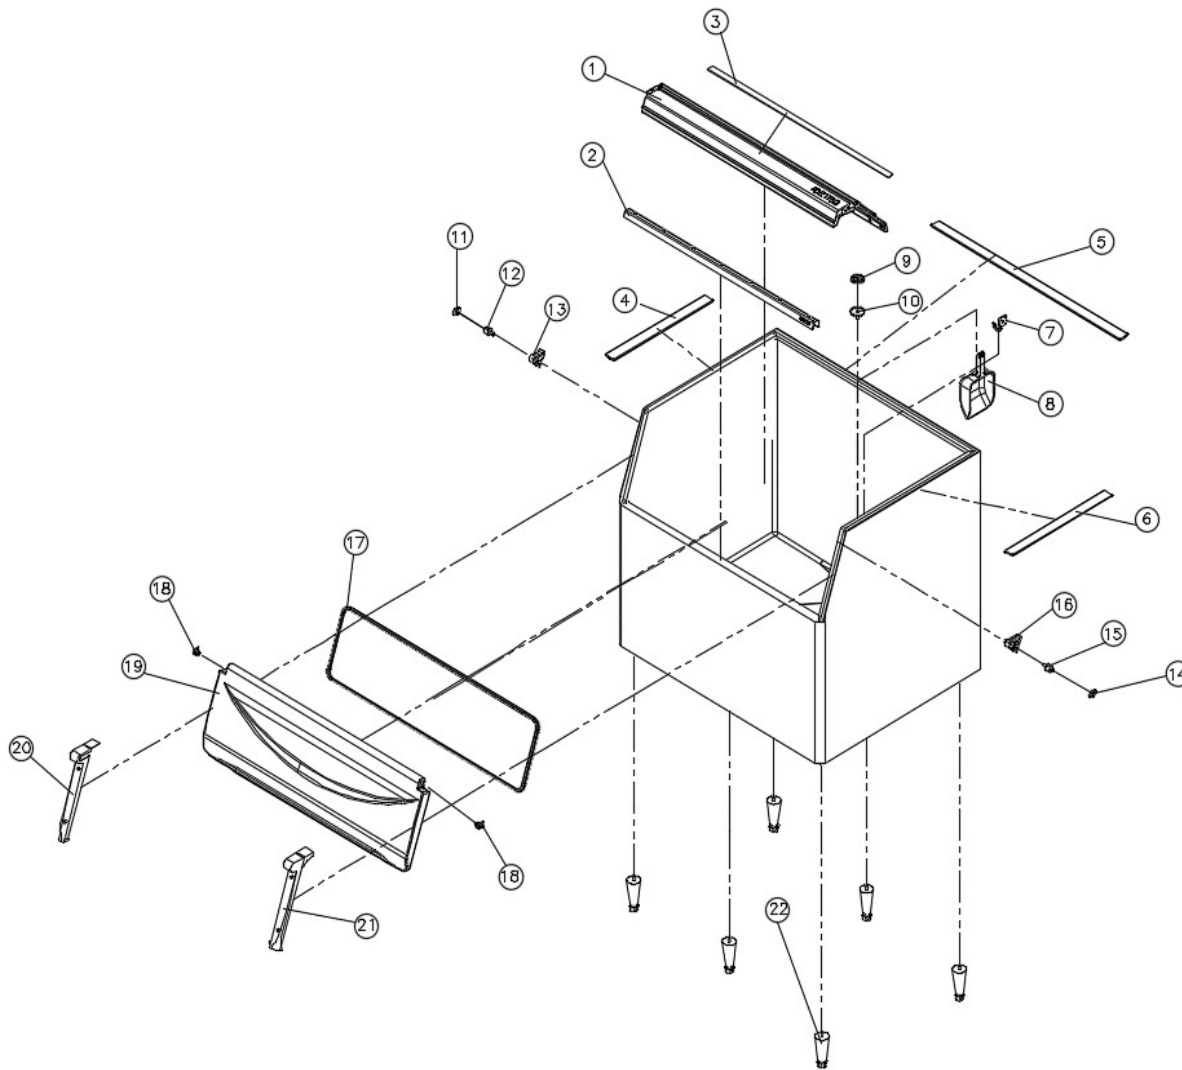

IB-085-48(48")

NO	ITEMS	CODE	Q'TY
*	BIN CASE ASS'Y		1
1	ICE GUIDE(48)	317224900	1
2	DOOR FRAME	391018400	1
3	FRONT GASKET(T8.0)		1
4	SIDE GASKET(T8.0)		1
5	BACK GASKET(T8.0)		1
6	SIDE GASKET(T8.0)		1
7	HANGER		1
8	ICE SCOOP		1
9	DRAIN PLUG(CASE)		1
10	DRAIN PLUG(COVER)		1
11	DAMPER HOUSING COVER		1
12	DAMPER(50K)_LEFT		1
13	DAMPER HOUSING(LEFT)		1
14	DAMPER HOUSING COVER		1
15	DAMPER(50K)_RIGHT		1
16	DAMPER HOUSING(RIGHT)		1
17	DOOR GASKET		1
18	DOOR DAMPER COVER		2
19	DOOR(With foaming)	349109400	1
20	DAMPER BRACKET(LEFT)	341017000	1
21	DAMPER BRACKET(RIGHT)		2
22	ADJUSTABLE FOOT(M20)		6
23			
24			
25			
26			
27			
28			
29			