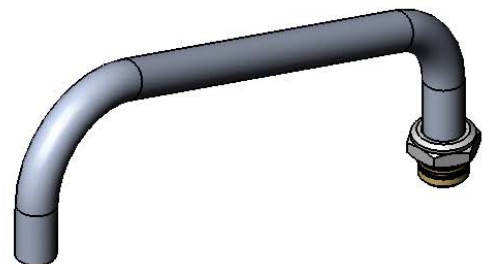

This Space for Architect/Engineer Approval

Job Name _____ Date _____

Model Specified _____ Quantity _____

Customer/Wholesaler _____

Contractor _____

Architect/Engineer _____

Swivel Nut Fits
 All T&S Big-Flo
 Swivel Outlets

Product Specifications:
 12" Big-Flo Swing Nozzle w/ Plain End Outlet

Product Compliance:
 ASME A112.18.1 / CSA B125.1
 NSF 61 - Section 9
 NSF 372 (Low Lead Content)