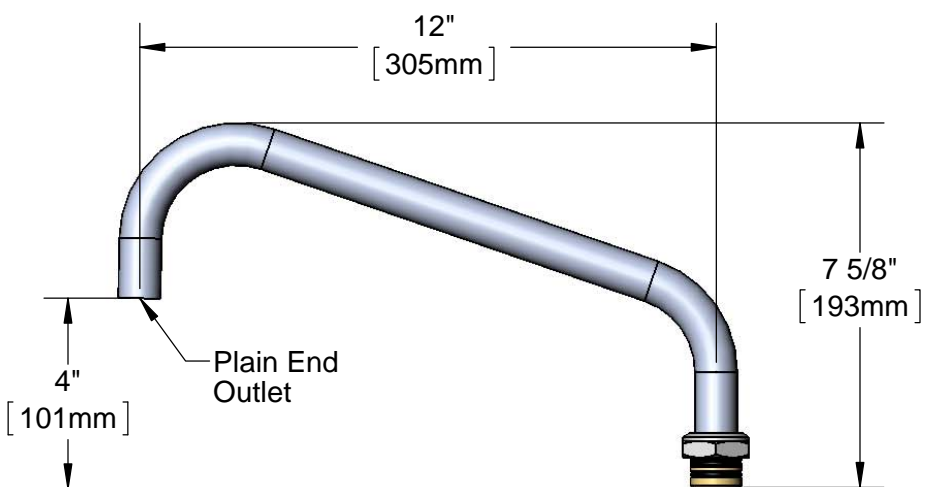

This Space for Architect/Engineer Approval

Job Name _____ Date _____

Model Specified _____ Quantity _____

Customer/Wholesaler _____

Contractor _____

Architect/Engineer _____

Swivel Nut Fits
 All T&S Big-Flo
 Swivel Outlets

Product Specifications:
 12" Big-Flo Swing Nozzle w/ Plain End Outlet

Product Compliance:
 ASME A112.18.1 / CSA B125.1
 NSF 61 - Section 9
 NSF 372 (Low Lead Content)