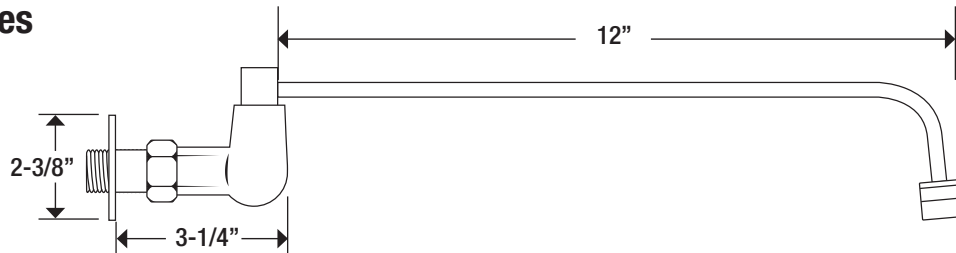

Model: _____ Item #: _____ Date: _____

Project: _____ Qty: _____ Approved By: _____

Model 13-222L

3/8" Wok Range Faucet with 12" Spout

Standard Features

- Medium Duty
- 3/8" NPT male inlet
- 12" Spout
- Automatically turns on when spout is swung over wok
- Replacement parts available

Model 13-223L

3/8" Wok Range Faucet with 14" Spout

Standard Features

- Medium Duty
- 3/8" NPT male inlet
- 14" Spout
- Automatically turns on when spout is swung over wok
- Replacement parts available

Replacement Parts