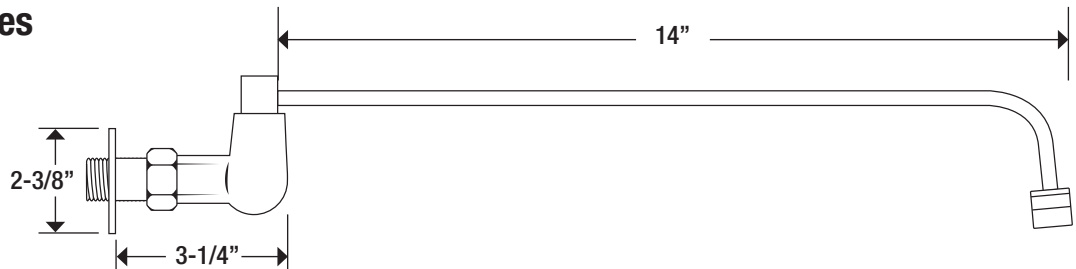

Model: _____ Item #: _____ Date: _____

Project: _____ Qty: _____ Approved By: _____

Model 13-222L

3/8" Wok Range Faucet with 12" Spout

Standard Features

- Medium Duty
- 3/8" NPT male inlet
- 12" Spout
- Automatically turns on when spout is swung over wok
- Replacement parts available

Model 13-223L

3/8" Wok Range Faucet with 14" Spout

Standard Features

- Medium Duty
- 3/8" NPT male inlet
- 14" Spout
- Automatically turns on when spout is swung over wok
- Replacement parts available

Replacement Parts