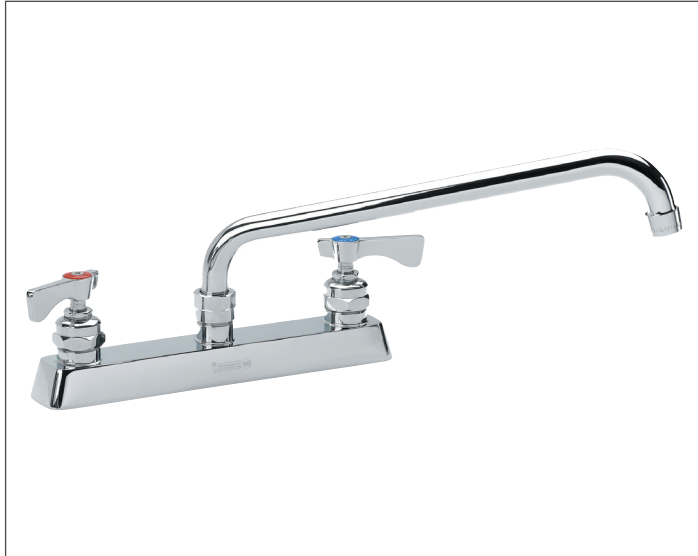

ROYAL SERIES PLUMBING 8" CENTER DECK MOUNT FAUCETS

MODEL: _____ PROJECT: _____ ITEM #: _____ QTY: _____

PRODUCT IMAGE

15-512L SHOWN

**15-5XXL SERIES ONLY AVAILABLE IN
LOW LEAD COMPLIANT MODELS**

STANDARD FEATURES

- 1/4 turn high performance ceramic cartridge valve with built-in back flow preventers
- Heavy-Duty solid brass spout with double O-Ring construction and welded shoulder for durability
- High precision machining and polished nickel chromium finish
- Color-coded handles
- Optional wrist blade handles available
- Full replacement parts available
- 1 Year Warranty
- **Low Lead Compliance**
All models meet California AB-1953 and Vermont S152 standards

SPECIFICATIONS

- 8" on center deck mount with 1/2" NPT male inlets
- Rough in: Two 7/8" round holes on 8" centers
- Temperature Range: 40°F to 180°F
- Flow rate: 2 GPM max
- Shipping weight: 5 lbs.

APPROVED BY: