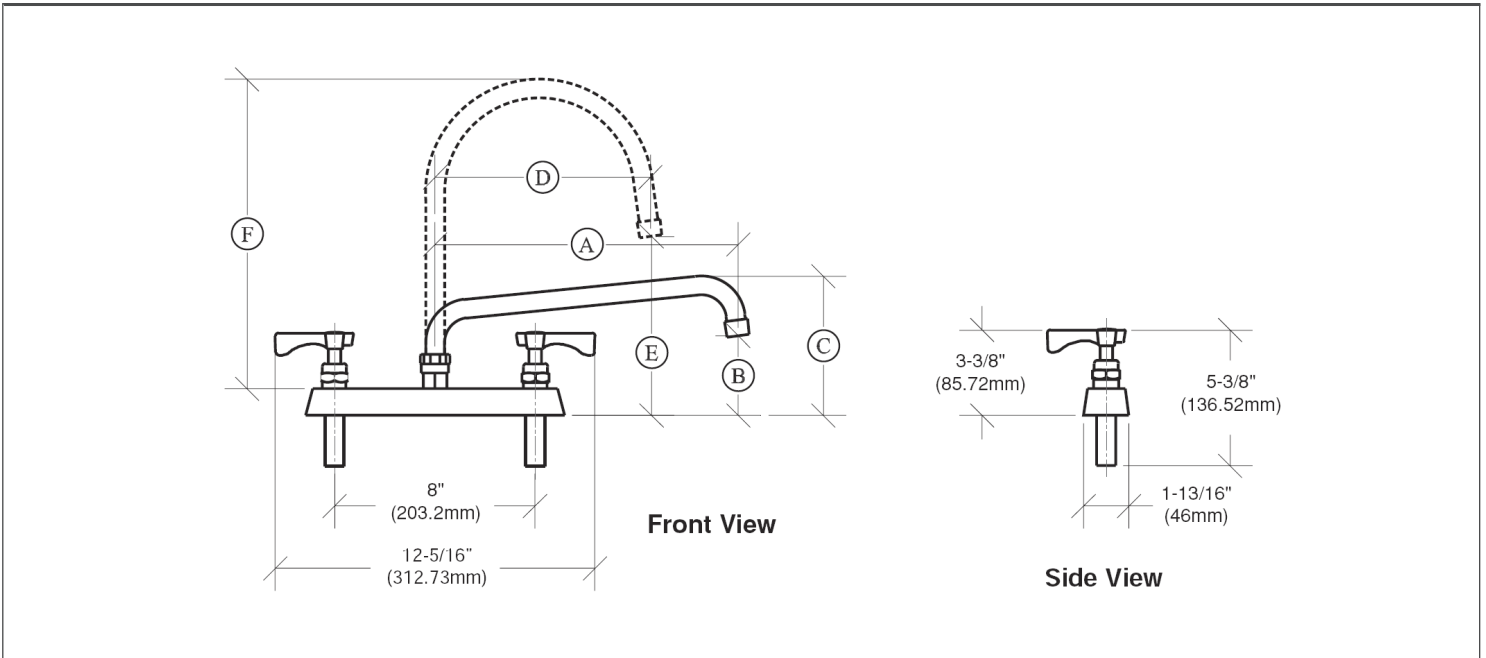

SPECIFICATIONS

- 8" on center deck mount with 1/2" NPT male inlets
- Rough in: Two 7/8" round holes on 8" centers
- Temperature Range: 40°F to 180°F
- Flow rate: 2 GPM max
- Shipping weight: 5 lbs.

APPROVED BY:

Rev. 05/2012
No. 15-5XXL

ROYAL SERIES PLUMBING

8" CENTER DECK MOUNT FAUCETS

MODEL: _____ PROJECT: _____ ITEM #: _____ QTY: _____

MODELS

STANDARD SPOUTS

Model Numbers	Ⓐ	Ⓑ	Ⓒ
15-506L	6"	2 1/2"	5"
15-508L	8"	2 1/2"	5"
15-510L	10"	2 3/4"	5 1/4"
15-512L	12"	3 1/4"	5 3/4"
15-514L	14"	3 5/8"	6 1/8"
15-516L	16"	4 5/8"	7 1/8"
15-5XXL*	N/A	N/A	N/A

GOOSENECK SPOUTS

Model Numbers	Ⓓ	Ⓔ	Ⓕ
15-525L	3 1/2"	5 7/8"	8 1/2"
15-501L	6"	6"	10"
15-502L	8 1/2"	7 5/8"	13"

*Base Model - Does not come with spout

DRAWING

APPROVED BY:

CERTIFICATIONS:

Due to our commitment to continued product improvement, specifications are subject to change without notice.