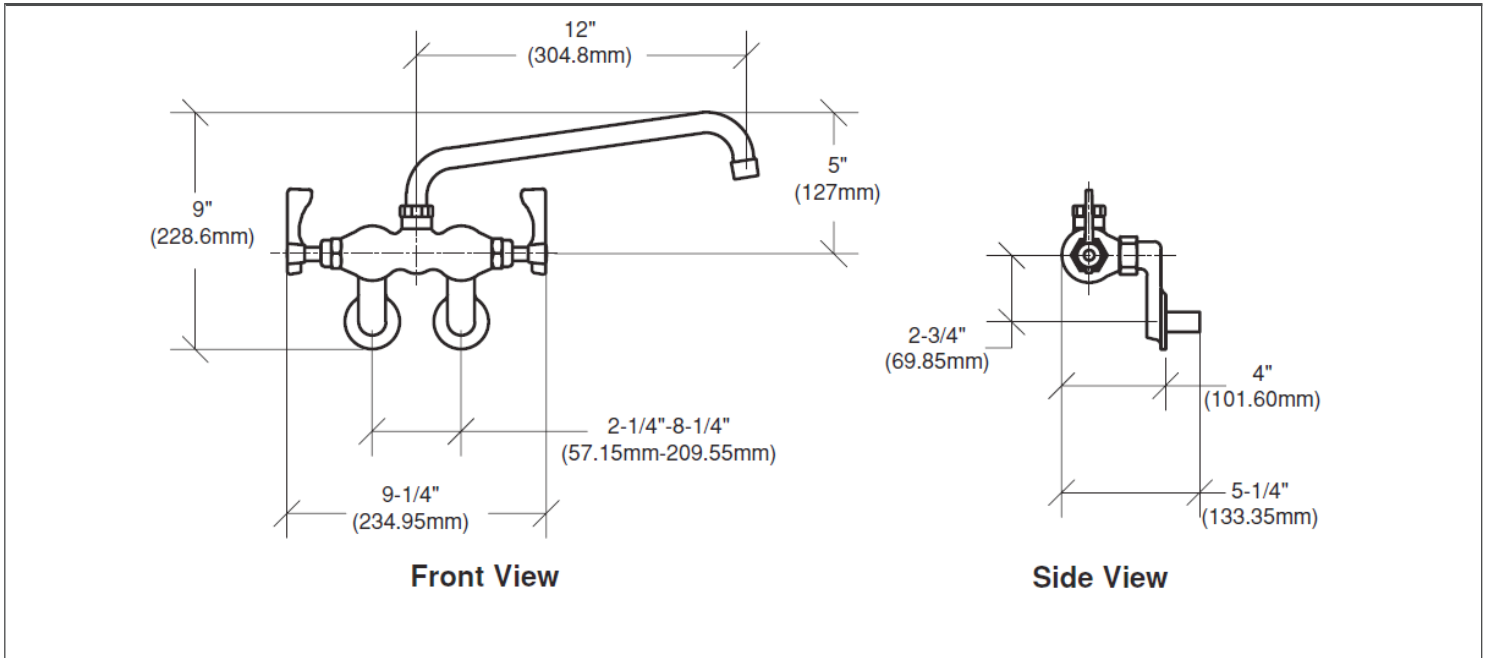

DRAWING

APPROVED BY:

Due to our commitment to continued product improvement, specifications are subject to change without notice.

CERTIFICATIONS:

Printed in the USA

Krowne Metal Corporation

100 Haul Rd. Wayne, NJ 07470 • Toll Free: (800) 631-0442 • Fax: (973) 872-1129

sales@krowne.com • www.krowne.com • www.facebook.com/KrowneMetal • www.twitter.com/KrowneMetal

Rev. 09/2011
No. 15-612

A City Discount