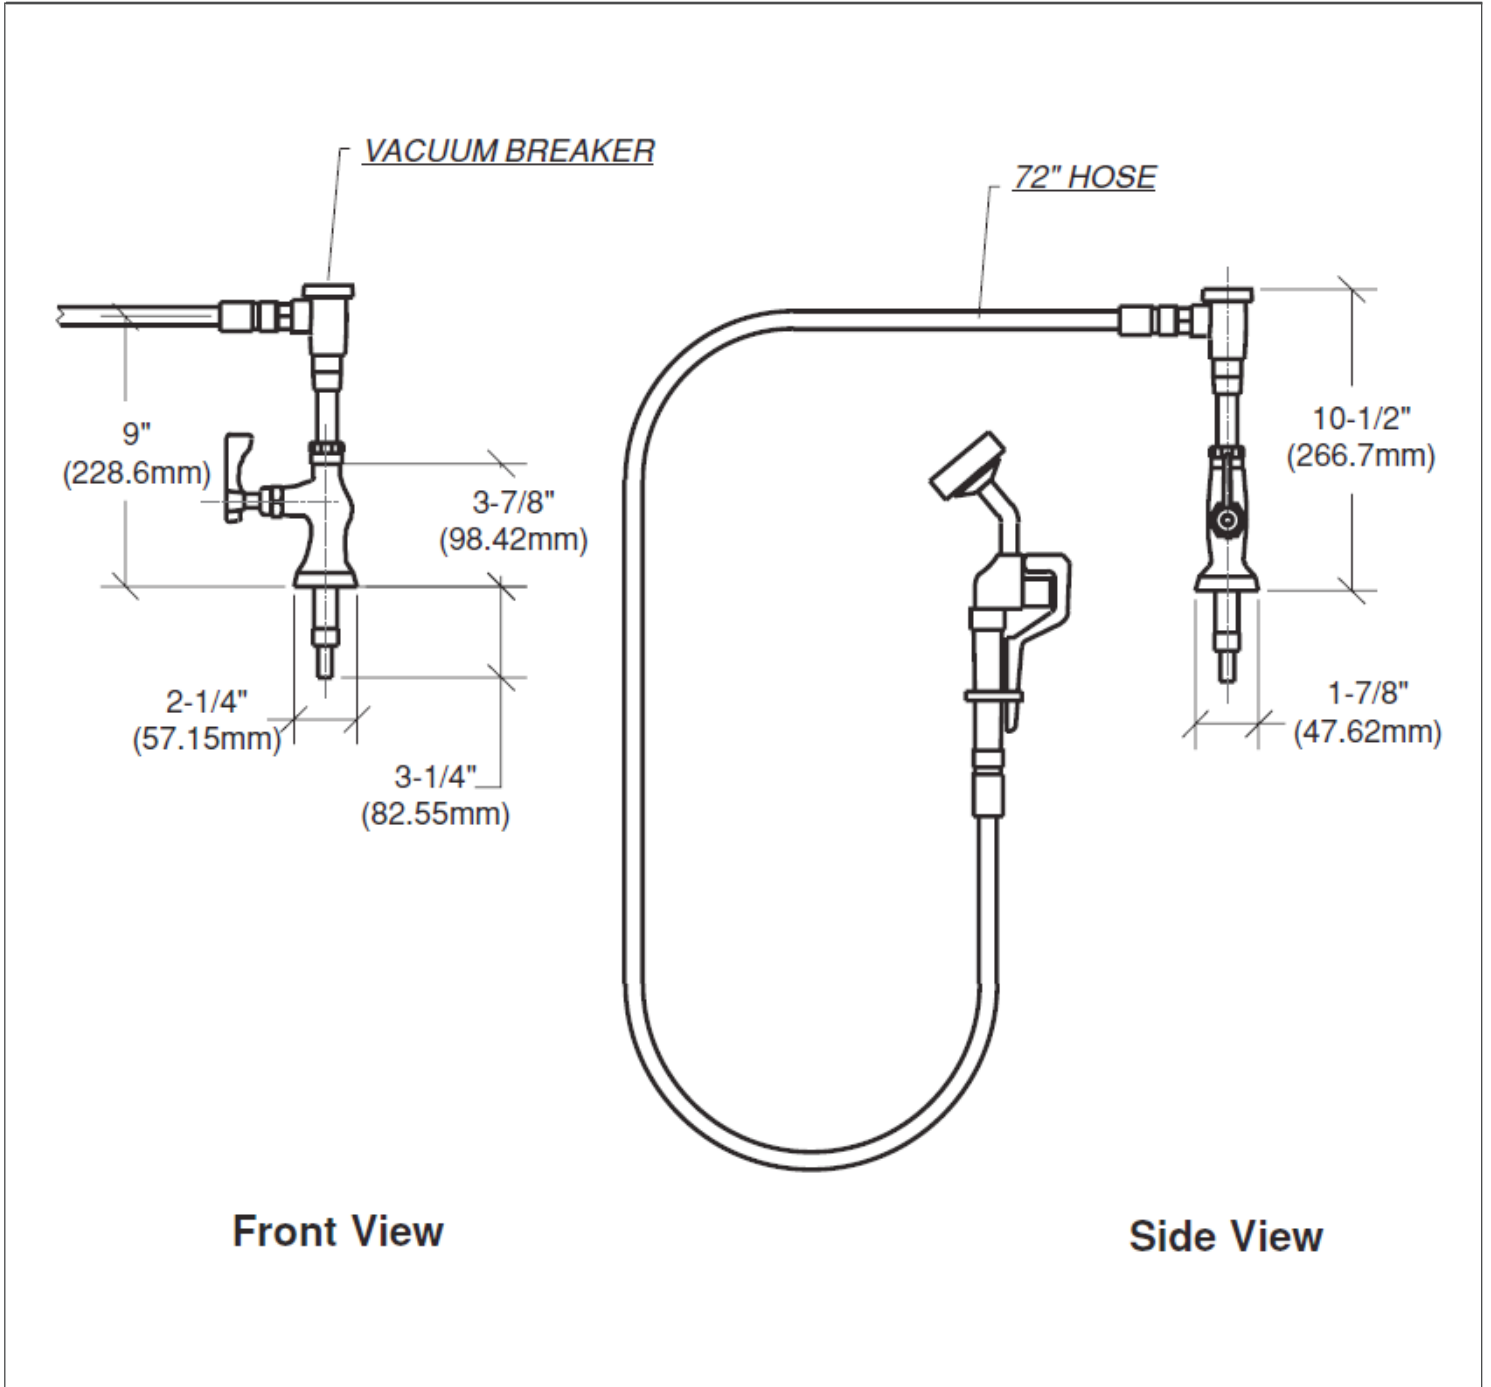

- 1/4 turn high performance ceramic cartridge valves with built-in back flow preventers
- Angled spray head
- Built-in vacuum breaker
- 72" heavy-duty stainless steel clad flexible hose. Tested to 400 PSI
- Plastic coated wall hook with chrome plated base
- Full replacement parts available
- 1 year warranty
- Mounting kit included (1/2" NPT x 1 1/2" male nipples with locknuts)
- **Low Lead Compliance**
Meets California AB-1953 and Vermont S152 standards

SPECIFICATIONS

- Single hole deck mount with 1/2" NPT male inlet with 1/4" NPT fittings
- Rough in: Single 7/8" round hole
- Temperature Range: 40°F to 180°F
- Shipping weight: 13 lbs.

APPROVED BY:

CERTIFICATIONS:

A City Discount

Rev. 09/2011
No. 19-203L

ROYAL SERIES PLUMBING SINGLE DECK MOUNT UTILITY SPRAY

MODEL: **19-203L** PROJECT: _____ ITEM #: _____ QTY: _____

DRAWING

APPROVED BY:

Due to our commitment to continued product improvement, specifications are subject to change without notice.