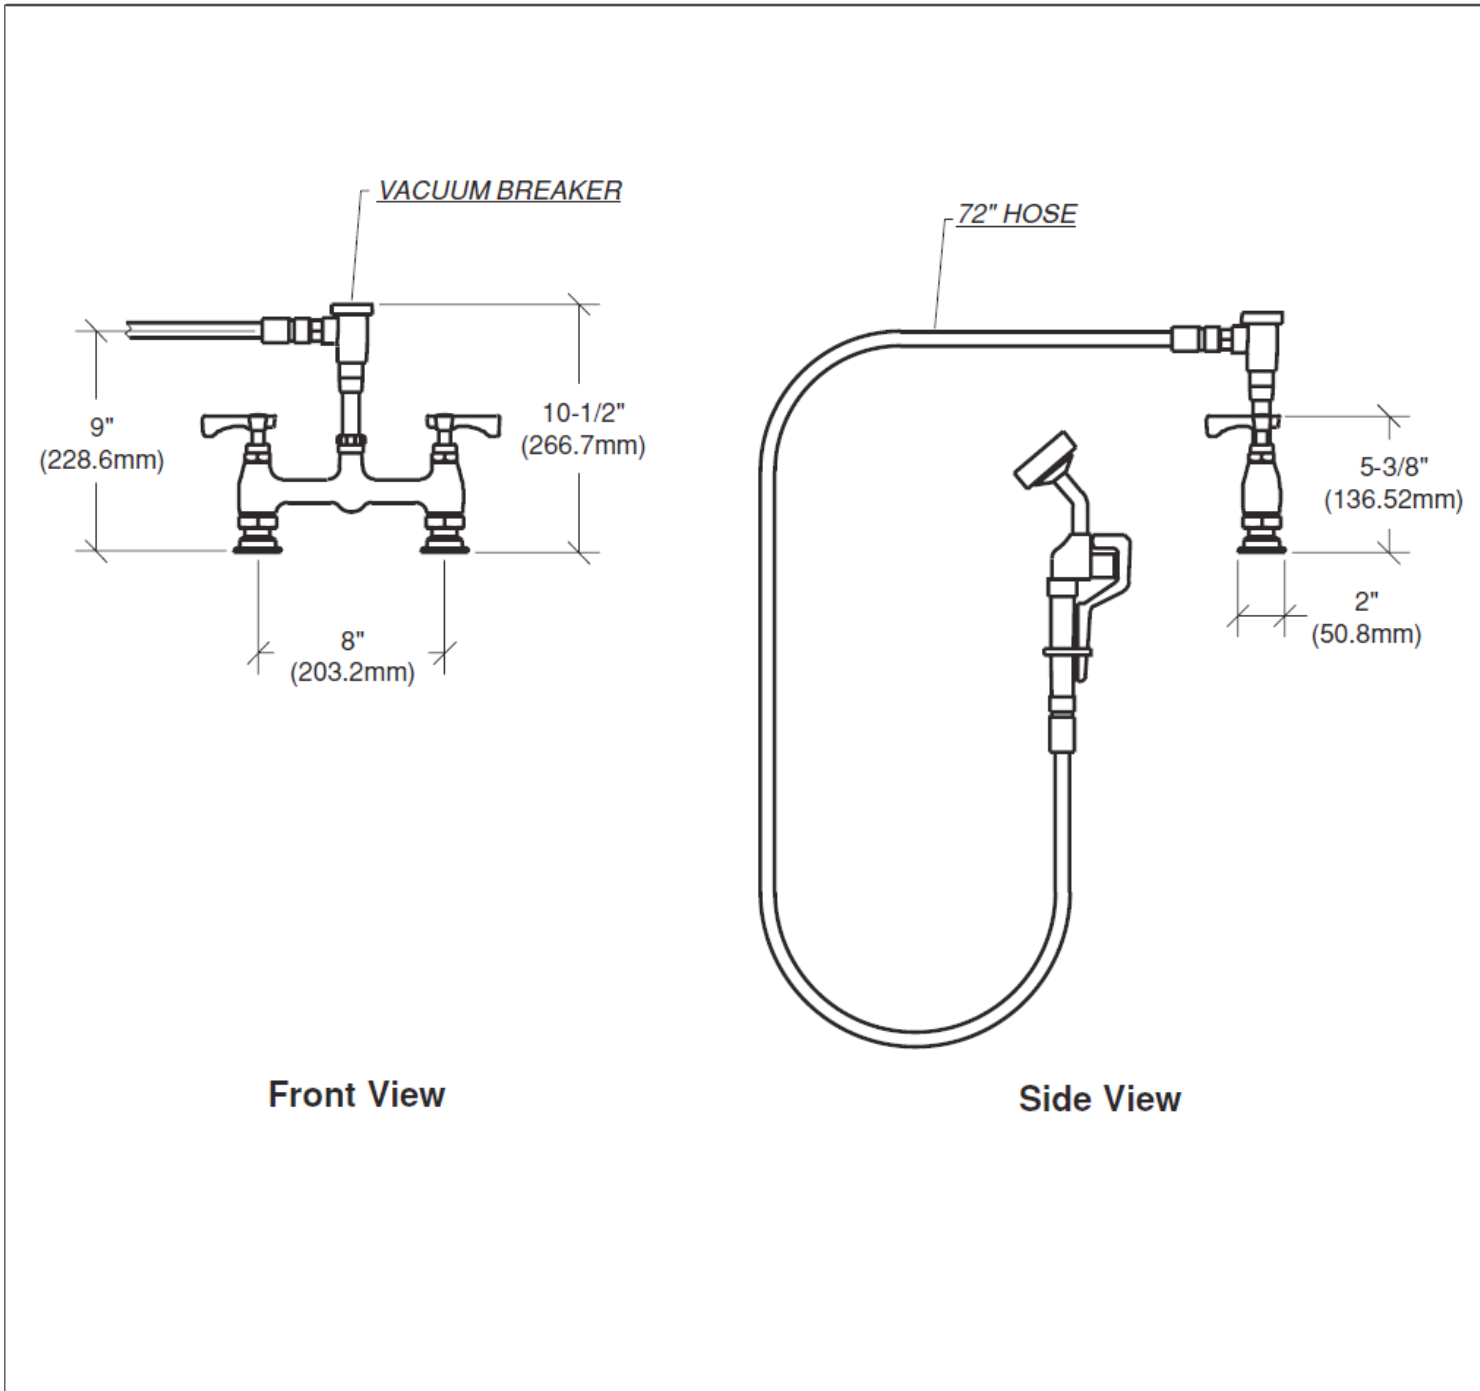

- 1/4 turn high performance ceramic cartridge valves with built-in back flow preventers
- Angled spray head
- Built-in vacuum breaker
- 72" heavy-duty stainless steel clad flexible hose. Tested to 400 PSI
- Plastic coated wall hook with chrome plated base
- Full replacement parts available
- 1 year warranty
- Mounting kit included (1/2" NPT x 1 1/2" male nipples with locknuts)
- **Low Lead Compliance**
Meets California AB-1953 and Vermont S152 standards

SPECIFICATIONS

- 8" center deck mount with 1/2" NPT female inlets
- Rough in: Two 7/8" round holes on 8" centers
- Temperature Range: 40°F to 180°F
- Shipping weight: 15 lbs.

APPROVED BY:

CERTIFICATIONS:

A City Discount

Rev. 09/2011
No. 19-208L

ROYAL SERIES PLUMBING

8" CENTER DECK MOUNT UTILITY SPRAY

MODEL: **19-208L** PROJECT: _____ ITEM #: _____ QTY: _____

DRAWING

APPROVED BY:

CERTIFICATIONS: