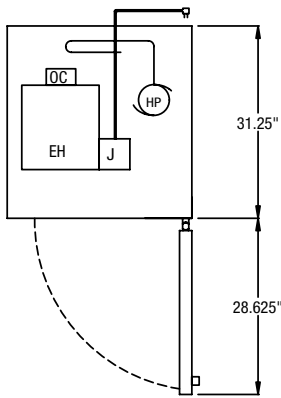

LEGEND FOR MODEL # 2011
1740 BTU/Hr
1/4hp COMPRESSOR
HP
J JUNCTION BOX
115V/60HZ/1Ph
6.9 Amps
9' LONG CORD SET (NEMA 5-15P)
EH EVAPORATOR HOUSING
OC CONDENSATE DRAIN 1/2"