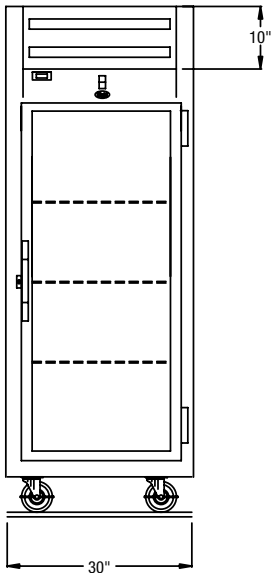

TRAYSLIDE CAPACITIES

Universal Pan Slides .... Model....RIUNIVPS - set of two.
For 12 x 20 food pans or 18 x 26 sheet pans.

Maximum capacity of 12" x 20" food pans per full height section:
(6) 6" deep pans, (8) 4" deep pans, (18) 2" deep pans.

Maximum capacity of 18" x 26" sheet pans with 2" spacing is (22).

FOR REMOTE MODELS

Use same specifications as self-contained models except for:

Model No.	Rec. H.P.	Rec. BTU/Hr.	Amp.	Ship Wt.
2011R glass door	1/4	1740	5	345

Note: All remote Upright come standard on 6" legs in lieu of casters.

SELF-CONTAINED SINGLE SECTION REFRIGERATORS

Model	L	D	H	Doors	Cu./Ft.	Shelves	Shelves Sq. Ft.	HP	Volt	Amps	NEMA	BTU Rating	Ship Wt.
2011	30"	33 1/2"	81.25"	1	23.1	3	11.75	1/4	115/60/1	6.9	5-15P	1740*	425

*Based on 90° ambient and -10° evaporator.

1055 Mendell Davis Drive, Jackson, MS 39272, 888-994-7636, unifiedbrands.net
Information contained in this document is known to be current and accurate at the time of printing/creation. Unified Brands recommends referencing our product line websites, unifiedbrands.net, for the most updated product information and specifications.
A City Discount