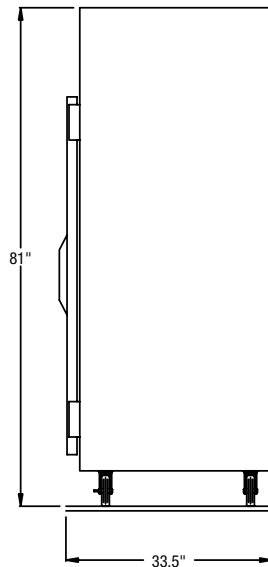

Options & Accessories:

- Universal Tray Slides (set of two) Qty. _____ Sets _____
- 1/2 Doors
- 6" Legs
- Extra Interior Shelves Qty. _____
(maximum of (23) or (20) additional on 1.5" centers-leaves 1" clear)
- Finished Back
- Export Voltage(s) Specify Voltage _____
- Prison Package

TRAYSLIDE CAPACITIES

Universal Pan Slides Model....RIUNIVPS - set of two.
 For 12 x 20 food pans or 18 x 26 sheet pans.

Maximum capacity of 12" x 20" food pans per full height section:
 (6) 6" deep pans, (8) 4" deep pans, (18) 2" deep pans.

Maximum capacity of 18" x 26" sheet pans with 2" spacing is (22).

FOR REMOTE MODELS

Use same specifications as self-contained models except for:

Model No.	Rec. H.P.	Rec. BTU/Hr.	Amp.	Ship Wt.
2011R glass door	1/4	1740	5	345