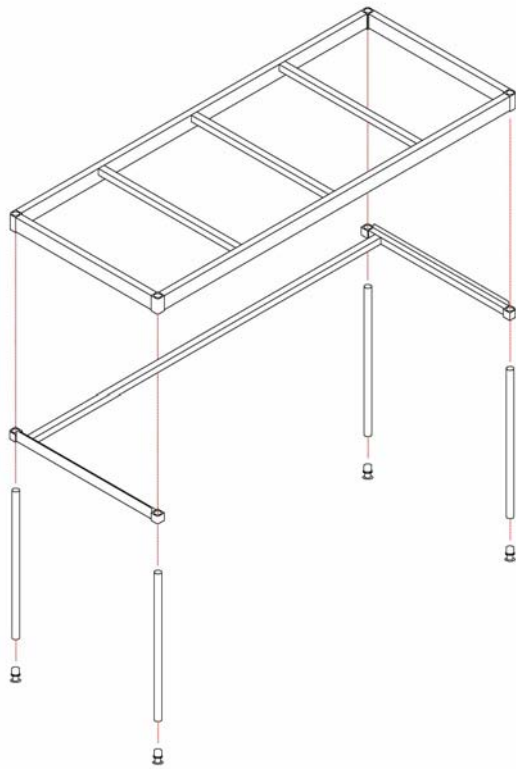

JOB:
ITEM:
QTY:

POLY TOP TABLES

APPLICATION:

These tables are ideal for food preparation with removable 5/8" thick HDPE top. All models have an optional aluminum under shelf.

MATERIAL:

Framework is constructed out of 1 1/2"x 1 1/2"x.070" wall tubing. Front and back of the top has 1 1/2"x3 1/8"x070" wall tubing. Table legs are constructed out of 1 5/8" diameter pipe. Tabletops are constructed out of 5/8" thick HDPE. Each table comes equipped with a mounting bracket for boat racks. All tables come equipped with four NSF certified adjustable feet.

Knock Down Table Frame

| Model No. | Size-D | Size-H | Size-L | Undersshelf Model No. |
|---|--------|--------|--------|-----------------------|
| Solid Stainless Steel Top (No Backsplash) | | | | |
| 24-P-36KD | 24" | 34" | 36" | 24-US-36KD |
| 24-P-48KD | 24" | 34" | 48" | 24-US-48KD |
| 24-P-60KD | 24" | 34" | 60" | 24-US-60KD |
| 24-P-72KD | 24" | 34" | 72" | 24-US-72KD |
| 24-P-84KD | 24" | 34" | 84" | 24-US-84KD |
| 24-P-96KD | 24" | 34" | 96" | 24-US-96KD |
| 30-P-36KD | 30" | 34" | 36" | 30-US-36KD |
| 30-P-48KD | 30" | 34" | 48" | 30-US-48KD |
| 30-P-60KD | 30" | 34" | 60" | 30-US-60KD |
| 30-P-72KD | 30" | 34" | 72" | 30-US-72KD |
| 30-P-84KD | 30" | 34" | 84" | 30-US-84KD |
| 30-P-96KD | 30" | 34" | 96" | 30-US-96KD |
| Solid Stainless Steel Top With 6" Backsplash | | | | |
| 24-PBS-36KD | 24" | 34" | 36" | 24-US-36KD |
| 24-PBS-48KD | 24" | 34" | 48" | 24-US-48KD |
| 24-PBS-60KD | 24" | 34" | 60" | 24-US-60KD |
| 24-PBS-72KD | 24" | 34" | 72" | 24-US-72KD |
| 24-PBS-84KD | 24" | 34" | 84" | 24-US-84KD |
| 24-PBS-96KD | 24" | 34" | 96" | 24-US-96KD |
| 30-PBS-36KD | 30" | 34" | 36" | 30-US-36KD |
| 30-PBS-48KD | 30" | 34" | 48" | 30-US-48KD |
| 30-PBS-60KD | 30" | 34" | 60" | 30-US-60KD |
| 30-PBS-72KD | 30" | 34" | 72" | 30-US-72KD |
| 30-PBS-84KD | 30" | 34" | 84" | 30-US-84KD |
| 30-PBS-96KD | 30" | 34" | 96" | 30-US-96KD |