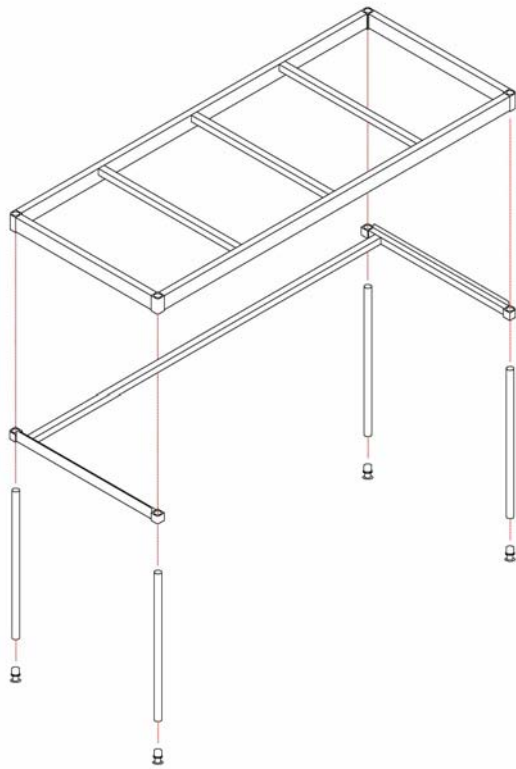

JOB:
ITEM:
QTY:

POLY TOP TABLES

APPLICATION:

These tables are ideal for food preparation with removable 5/8" thick HDPE top. All models have an optional aluminum under shelf.

MATERIAL:

Framework is constructed out of 1 1/2"x 1 1/2"x.070" wall tubing. Front and back of the top has 1 1/2"x3 1/8"x070" wall tubing. Table legs are constructed out of 1 5/8" diameter pipe. Tabletops are constructed out of 5/8" thick HDPE. Each table comes equipped with a mounting bracket for boat racks. All tables come equipped with four NSF certified adjustable feet.

Knock Down Table Frame

Model No.	Size-D	Size-H	Size-L	Undershelf Model No.
Solid Stainless Steel Top (No Backsplash)				
24-P-36KD	24"	34"	36"	24-US-36KD
24-P-48KD	24"	34"	48"	24-US-48KD
24-P-60KD	24"	34"	60"	24-US-60KD
24-P-72KD	24"	34"	72"	24-US-72KD
24-P-84KD	24"	34"	84"	24-US-84KD
24-P-96KD	24"	34"	96"	24-US-96KD
30-P-36KD	30"	34"	36"	30-US-36KD
30-P-48KD	30"	34"	48"	30-US-48KD
30-P-60KD	30"	34"	60"	30-US-60KD
30-P-72KD	30"	34"	72"	30-US-72KD
30-P-84KD	30"	34"	84"	30-US-84KD
30-P-96KD	30"	34"	96"	30-US-96KD
Solid Stainless Steel Top With 6" Backsplash				
24-PBS-36KD	24"	34"	36"	24-US-36KD
24-PBS-48KD	24"	34"	48"	24-US-48KD
24-PBS-60KD	24"	34"	60"	24-US-60KD
24-PBS-72KD	24"	34"	72"	24-US-72KD
24-PBS-84KD	24"	34"	84"	24-US-84KD
24-PBS-96KD	24"	34"	96"	24-US-96KD
30-PBS-36KD	30"	34"	36"	30-US-36KD
30-PBS-48KD	30"	34"	48"	30-US-48KD
30-PBS-60KD	30"	34"	60"	30-US-60KD
30-PBS-72KD	30"	34"	72"	30-US-72KD
30-PBS-84KD	30"	34"	84"	30-US-84KD
30-PBS-96KD	30"	34"	96"	30-US-96KD