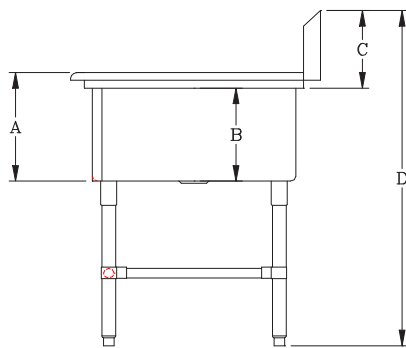

SPECIFY LEFT SIDE OR RIGHT SIDE DRAIN BOARD

CONSTRUCTION:

- TOP: STAINLESS STEEL SINKS ARE TIG WELDED, EXPOSED WELDS ARE POLISHED TO MATCH ADJACENT SURFACE
- BASE: STAINLESS STEEL BASES, STANDARD K.D.

16GA - "2PBPS-1DB" PRO-BOWL PLATTER SINKS

12" DEEP	QTY	14" DEEP	QTY
2PBPS1431-1D18		2PBPS14314-1D18	
2PBPS1431-1D24		2PBPS14314-1D24	
2PBPS1431-1D30		2PBPS14314-1D30	

OPTIONAL ACCESSORIES

DESCRIPTION	QTY
END SPLASHES, R, L, OR BOTH	
FAUCETS	
ADD-A-FAUCETS	
PRE-RINSE UNITS	
LEVEL WASTE	
OVERSHELVES	
POT RACK	

DETAILED SPECIFICATIONS

	12" DEEP	14" DEEP
A	14"	16"
B	12"	14"
C	10"	10"
D	43"	43"

BOWLS

BOWL SIZE	F	G	H
14" X 31"	36-1/2"	31"	18-7/16"

(12" DEEP) 16GA - "2PBPS-1DB" PRO-BOWL PLATTER SINKS

MODEL	BOWL SIZE	DIMENSIONS	DB	WT. (LBS)
2PBPS1431-1D18	14 X 31 X 12	50-3/16" X 36-1/2"	18"	103
2PBPS1431-1D24	14 X 31 X 12	56-3/16" X 36-1/2"	24"	108
2PBPS1431-1D30	14 X 31 X 12	62-3/16" X 36-1/2"	30"	113

(14" DEEP) 16GA - "2PBPS-1DB" PRO-BOWL PLATTER SINKS

MODEL	BOWL SIZE	DIMENSIONS	DB	WT. (LBS)
2PBPS14314-1D18	14 X 31 X 14	50-3/16" X 36-1/2"	18"	110
2PBPS14314-1D24	14 X 31 X 14	56-3/16" X 36-1/2"	24"	115
2PBPS14314-1D30	14 X 31 X 14	62-3/16" X 36-1/2"	30"	120