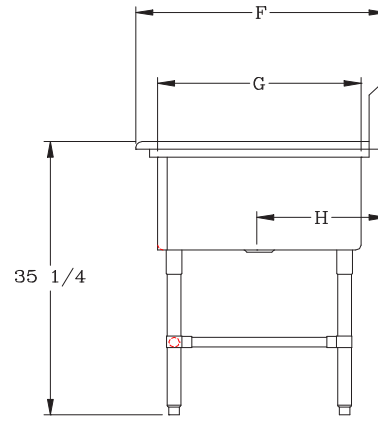

SPECIFY LEFT SIDE OR RIGHT SIDE DRAIN BOARD

CONSTRUCTION:

- TOP: STAINLESS STEEL SINKS ARE TIG WELDED, EXPOSED WELDS ARE POLISHED TO MATCH ADJACENT SURFACE
- BASE: STAINLESS STEEL BASES, STANDARD K.D.

16GA - "2PBPS-1DB" PRO-BOWL PLATTER SINKS

12" DEEP	QTY	14" DEEP	QTY
2PBPS1431-1D18		2PBPS14314-1D18	
2PBPS1431-1D24		2PBPS14314-1D24	
2PBPS1431-1D30		2PBPS14314-1D30	

OPTIONAL ACCESSORIES

DESCRIPTION	QTY
END SPLASHES, R, L, OR BOTH	
FAUCETS	
ADD-A-FAUCETS	
PRE-RINSE UNITS	
LEVEL WASTE	
OVERSHELVES	
POT RACK	

DETAILED SPECIFICATIONS

	12" DEEP	14" DEEP
A	14"	16"
B	12"	14"
C	10"	10"
D	43"	43"

BOWLS

BOWL SIZE	F	G	H
14" X 31"	36-1/2"	31"	18-7/16"

(12" DEEP) 16GA - "2PBPS-1DB" PRO-BOWL PLATTER SINKS

MODEL	BOWL SIZE	DIMENSIONS	DB	WT. (LBS)
2PBPS1431-1D18	14 X 31 X 12	50-3/16" X 36-1/2"	18"	103
2PBPS1431-1D24	14 X 31 X 12	56-3/16" X 36-1/2"	24"	108
2PBPS1431-1D30	14 X 31 X 12	62-3/16" X 36-1/2"	30"	113

(14" DEEP) 16GA - "2PBPS-1DB" PRO-BOWL PLATTER SINKS

MODEL	BOWL SIZE	DIMENSIONS	DB	WT. (LBS)
2PBPS14314-1D18	14 X 31 X 14	50-3/16" X 36-1/2"	18"	110
2PBPS14314-1D24	14 X 31 X 14	56-3/16" X 36-1/2"	24"	115
2PBPS14314-1D30	14 X 31 X 14	62-3/16" X 36-1/2"	30"	120