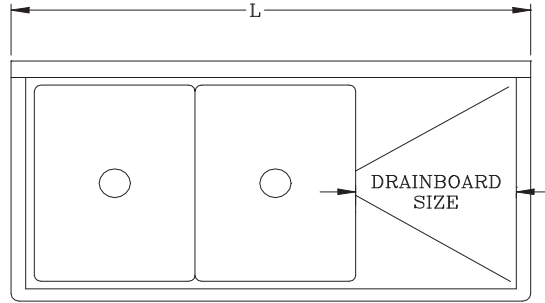

SPECIFY LEFT SIDE OR RIGHT SIDE DRAIN BOARD

CONSTRUCTION:

- TOP: STAINLESS STEEL SINKS ARE TIG WELDED, EXPOSED WELDS ARE POLISHED TO MATCH ADJACENT SURFACE
- BASE: STAINLESS STEEL BASES, STANDARD K.D.

16GA - "2PBPS-1DB" PRO-BOWL PLATTER SINKS

12" DEEP	QTY	14" DEEP	QTY
2PBPS1431-1D18		2PBPS14314-1D18	
2PBPS1431-1D24		2PBPS14314-1D24	
2PBPS1431-1D30		2PBPS14314-1D30	

OPTIONAL ACCESSORIES

DESCRIPTION	QTY
END SPLASHES, R, L, OR BOTH	
FAUCETS	
ADD-A-FAUCETS	
PRE-RINSE UNITS	
LEVEL WASTE	
OVERSHELVES	
POT RACK	

DETAILED SPECIFICATIONS

	12" DEEP	14" DEEP
A	14"	16"
B	12"	14"
C	10"	10"
D	43"	43"

BOWLS

BOWL SIZE	F	G	H
14" X 31"	36-1/2"	31"	18-7/16"

(12" DEEP) 16GA - "2PBPS-1DB" PRO-BOWL PLATTER SINKS

MODEL	BOWL SIZE	DIMENSIONS	DB	WT. (LBS)
2PBPS1431-1D18	14 X 31 X 12	50-3/16" X 36-1/2"	18"	103
2PBPS1431-1D24	14 X 31 X 12	56-3/16" X 36-1/2"	24"	108
2PBPS1431-1D30	14 X 31 X 12	62-3/16" X 36-1/2"	30"	113

(14" DEEP) 16GA - "2PBPS-1DB" PRO-BOWL PLATTER SINKS

MODEL	BOWL SIZE	DIMENSIONS	DB	WT. (LBS)
2PBPS14314-1D18	14 X 31 X 14	50-3/16" X 36-1/2"	18"	110
2PBPS14314-1D24	14 X 31 X 14	56-3/16" X 36-1/2"	24"	115
2PBPS14314-1D30	14 X 31 X 14	62-3/16" X 36-1/2"	30"	120