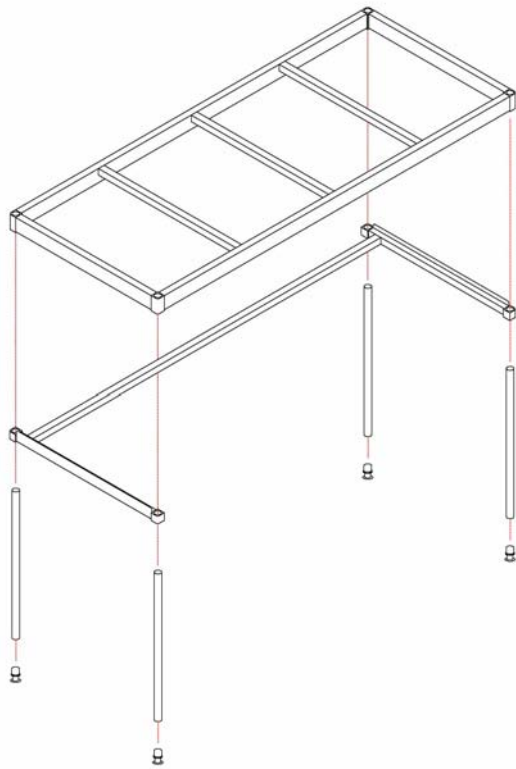

JOB:
ITEM:
QTY:

POLY TOP TABLES

APPLICATION:

These tables are ideal for food preparation with removable 5/8" thick HDPE top. All models have an optional aluminum under shelf.

MATERIAL:

Framework is constructed out of 1 1/2"x 1 1/2"x.070" wall tubing. Front and back of the top has 1 1/2"x3 1/8"x070" wall tubing. Table legs are constructed out of 1 5/8" diameter pipe. Tabletops are constructed out of 5/8" thick HDPE. Each table comes equipped with a mounting bracket for boat racks. All tables come equipped with four NSF certified adjustable feet.

Knock Down Table Frame

Model No.	Size-D	Size-H	Size-L	Undersshelf Model No.
Solid Stainless Steel Top (No Backsplash)				
24-P-36KD	24"	34"	36"	24-US-36KD
24-P-48KD	24"	34"	48"	24-US-48KD
24-P-60KD	24"	34"	60"	24-US-60KD
24-P-72KD	24"	34"	72"	24-US-72KD
24-P-84KD	24"	34"	84"	24-US-84KD
24-P-96KD	24"	34"	96"	24-US-96KD
30-P-36KD	30"	34"	36"	30-US-36KD
30-P-48KD	30"	34"	48"	30-US-48KD
30-P-60KD	30"	34"	60"	30-US-60KD
30-P-72KD	30"	34"	72"	30-US-72KD
30-P-84KD	30"	34"	84"	30-US-84KD
30-P-96KD	30"	34"	96"	30-US-96KD
Solid Stainless Steel Top With 6" Backsplash				
24-PBS-36KD	24"	34"	36"	24-US-36KD
24-PBS-48KD	24"	34"	48"	24-US-48KD
24-PBS-60KD	24"	34"	60"	24-US-60KD
24-PBS-72KD	24"	34"	72"	24-US-72KD
24-PBS-84KD	24"	34"	84"	24-US-84KD
24-PBS-96KD	24"	34"	96"	24-US-96KD
30-PBS-36KD	30"	34"	36"	30-US-36KD
30-PBS-48KD	30"	34"	48"	30-US-48KD
30-PBS-60KD	30"	34"	60"	30-US-60KD
30-PBS-72KD	30"	34"	72"	30-US-72KD
30-PBS-84KD	30"	34"	84"	30-US-84KD
30-PBS-96KD	30"	34"	96"	30-US-96KD