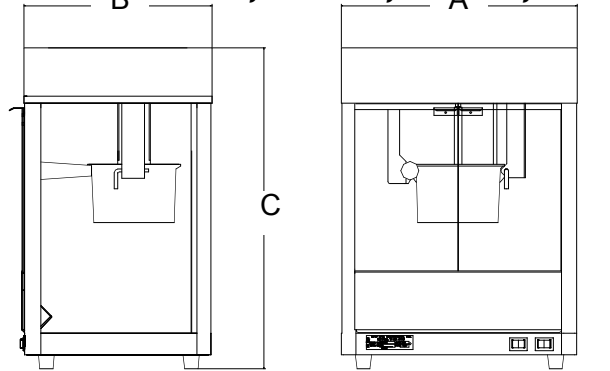

S165/0074

JetStar 6 oz. Poppers

JETSTAR POPCORN POPPERS

Models 39-A, 39D-A, 39R-A, 39S-A

JetStar Poppers

Specifications

Model No.	Serving Per Hour	Dimensions			Approximate Weight	
		(A) Width Inches (cm)	(B) Depth Inches (cm)	(C) Height Inches (cm)	Installed lbs. (kg)	Shipping lbs. (kg)
39-A - Yellow	135 - 1 oz.	19-1/2 (49.5)	14-1/4 (36.2)	25-1/8 (63.8)	45 (20.41)	56 (25.4)
39D-A - Wood Grain	135 - 1 Oz.	21 (53.3)	14-1/4 (36.2)	25-1/8 (63.8)	45 (20.41)	56 (25.4)
39R-A - Antique	135 - 1 Oz.	19-1/2 (49.5)	14-1/4 (36.2)	25-1/8 (63.8)	45 (20.41)	56 (25.4)
39S-A - Stainless Steel	135 - 1 Oz.	19-1/2 (49.5)	14-1/4 (36.2)	25-1/8 (63.8)	45 (20.41)	56 (25.4)

Typical Specifications

Popcorn machines are constructed of extruded aluminum corner posts and 1/8" thick tempered glass panels. Unit is provided with two 3/16" thick plexiglass doors with full length aluminum hinges with magnetic door catch and clear lexan serving drop panel. Popcorn machines are supplied with a 1000 Watt, 6 oz. capacity nickel plated steel popping kettle with a stainless steel exterior shell. A wire cage protected 75 watt display lamp, 50 watt heated stainless steel corn deck, and stainless steel old maid drawer are provided. A 6' cord and NEMA 5-15 plug for 120V, a 6-15P for 240V and CEE7-7 for 230V are standard. Poppers are approved by UL and NSF. Printed in the U.S.A.