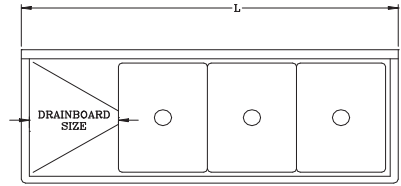

* WITH TWO SETS OF FAUCET HOLES 8" O/C

(14" DEEP) 16GA - "3PB-1D" PRO-BOWL SERIES SINK

MODEL	BOWL SIZE	DIMENSIONS	DB	WT. (LBS)
3PB16184-1D18	16 X 18 X 14	70-3/16" X 23-1/2"	18"	112
3PB16184-1D24	16 X 18 X 14	76-3/16" X 23-1/2"	24"	116
3PB16184-1D30	16 X 18 X 14	82-3/16" X 23-1/2"	30"	120
3PB16204-1D18	16 X 20 X 14	70-3/16" X 25-1/2"	18"	117
3PB16204-1D24	16 X 20 X 14	76-3/16" X 25-1/2"	24"	121
3PB16204-1D30	16 X 20 X 14	82-3/16" X 25-1/2"	30"	125
3PB184-1D18	18 X 18 X 14	76-3/16" X 23-1/2"	18"	119
3PB184-1D24	18 X 18 X 14	82-3/16" X 23-1/2"	24"	123
3PB184-1D30	18 X 18 X 14	88-3/16" X 23-1/2"	30"	127
3PB18244-1D18	18 X 24 X 14	76-3/16" X 29-1/2"	18"	136
3PB18244-1D24	18 X 24 X 14	82-3-16" X 29-1/2"	24"	140
3PB18244-1D30	18 X 24 X 14	88-3/16" X 29-1/2"	30"	145
3PB244-1D24 *	24 X 24 X 14	100-3/16" X 29-1/2"	24"	164
3PB244-1D30 *	24 X 24 X 14	106-3/16" X 29-1/2"	30"	169
3PB30244-1D30 *	30 X 24 X 14	124-3/16" X 29-1/2"	30"	193
3PB30244-1D36 *	30 X 24 X 14	130-3/16" X 29-1/2"	36"	197

* WITH TWO SETS OF FAUCET HOLES 8" O/C

BOWLS

BOWL SIZE	F	G	H
16" X 18"	23-1/2"	18"	11-15/16"
16" X 20"	25-1/2"	20"	12-15/16"
18" X 18"	23-1/2"	18"	11-15/16"
18" X 24"	29-1/2"	24"	14-15/16"
24" X 24"	29-1/2"	24"	14-15/16"
30" X 24"	29-1/2"	24"	14-15/16"