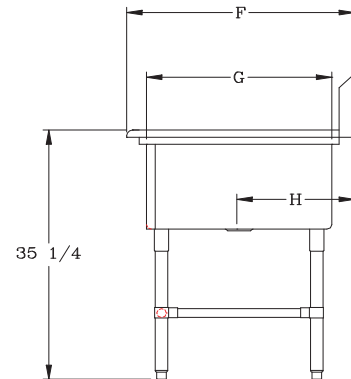

* WITH TWO SETS OF FAUCET HOLES 8" O/C

(14" DEEP) 16GA - "3PB-1D" PRO-BOWL SERIES SINK

MODEL	BOWL SIZE	DIMENSIONS	DB	WT. (LBS)
3PB16184-1D18	16 X 18 X 14	70-3/16" X 23-1/2"	18"	112
3PB16184-1D24	16 X 18 X 14	76-3/16" X 23-1/2"	24"	116
3PB16184-1D30	16 X 18 X 14	82-3/16" X 23-1/2"	30"	120
3PB16204-1D18	16 X 20 X 14	70-3/16" X 25-1/2"	18"	117
3PB16204-1D24	16 X 20 X 14	76-3/16" X 25-1/2"	24"	121
3PB16204-1D30	16 X 20 X 14	82-3/16" X 25-1/2"	30"	125
3PB184-1D18	18 X 18 X 14	76-3/16" X 23-1/2"	18"	119
3PB184-1D24	18 X 18 X 14	82-3/16" X 23-1/2"	24"	123
3PB184-1D30	18 X 18 X 14	88-3/16" X 23-1/2"	30"	127
3PB18244-1D18	18 X 24 X 14	76-3/16" X 29-1/2"	18"	136
3PB18244-1D24	18 X 24 X 14	82-3-16" X 29-1/2"	24"	140
3PB18244-1D30	18 X 24 X 14	88-3/16" X 29-1/2"	30"	145
3PB244-1D24 *	24 X 24 X 14	100-3/16" X 29-1/2"	24"	164
3PB244-1D30 *	24 X 24 X 14	106-3/16" X 29-1/2"	30"	169
3PB30244-1D30 *	30 X 24 X 14	124-3/16" X 29-1/2"	30"	193
3PB30244-1D36 *	30 X 24 X 14	130-3/16" X 29-1/2"	36"	197

* WITH TWO SETS OF FAUCET HOLES 8" O/C

BOWLS

BOWL SIZE	F	G	H
16" X 18"	23-1/2"	18"	11-15/16"
16" X 20"	25-1/2"	20"	12-15/16"
18" X 18"	23-1/2"	18"	11-15/16"
18" X 24"	29-1/2"	24"	14-15/16"
24" X 24"	29-1/2"	24"	14-15/16"
30" X 24"	29-1/2"	24"	14-15/16"