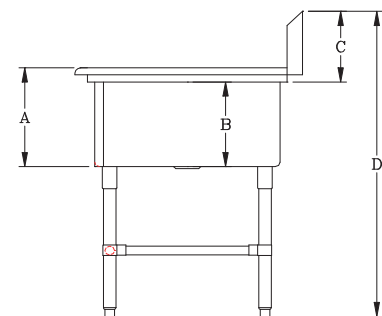

* WITH TWO SETS OF FAUCET HOLES 8" O/C

(14" DEEP) 16GA - "3PB-1D" PRO-BOWL SERIES SINK

MODEL	BOWL SIZE	DIMENSIONS	DB	WT. (LBS)
3PB16184-1D18	16 X 18 X 14	70-3/16" X 23-1/2"	18"	112
3PB16184-1D24	16 X 18 X 14	76-3/16" X 23-1/2"	24"	116
3PB16184-1D30	16 X 18 X 14	82-3/16" X 23-1/2"	30"	120
3PB16204-1D18	16 X 20 X 14	70-3/16" X 25-1/2"	18"	117
3PB16204-1D24	16 X 20 X 14	76-3/16" X 25-1/2"	24"	121
3PB16204-1D30	16 X 20 X 14	82-3/16" X 25-1/2"	30"	125
3PB184-1D18	18 X 18 X 14	76-3/16" X 23-1/2"	18"	119
3PB184-1D24	18 X 18 X 14	82-3/16" X 23-1/2"	24"	123
3PB184-1D30	18 X 18 X 14	88-3/16" X 23-1/2"	30"	127
3PB18244-1D18	18 X 24 X 14	76-3/16" X 29-1/2"	18"	136
3PB18244-1D24	18 X 24 X 14	82-3-16" X 29-1/2"	24"	140
3PB18244-1D30	18 X 24 X 14	88-3/16" X 29-1/2"	30"	145
3PB244-1D24 *	24 X 24 X 14	100-3/16" X 29-1/2"	24"	164
3PB244-1D30 *	24 X 24 X 14	106-3/16" X 29-1/2"	30"	169
3PB30244-1D30 *	30 X 24 X 14	124-3/16" X 29-1/2"	30"	193
3PB30244-1D36 *	30 X 24 X 14	130-3/16" X 29-1/2"	36"	197

* WITH TWO SETS OF FAUCET HOLES 8" O/C

BOWLS

BOWL SIZE	F	G	H
16" X 18"	23-1/2"	18"	11-15/16"
16" X 20"	25-1/2"	20"	12-15/16"
18" X 18"	23-1/2"	18"	11-15/16"
18" X 24"	29-1/2"	24"	14-15/16"
24" X 24"	29-1/2"	24"	14-15/16"
30" X 24"	29-1/2"	24"	14-15/16"

	12" DEEP	14" DEEP
A	14"	16"
B	12"	14"
C	10"	10"
D	43"	43"

SOME UNITS SHIP UNASSEMBLED FOR REDUCED SHIPPING COST. ALL DIMENSIONS ARE TYPICAL. TOLERANCE +/- .500"

John Boos & Co. is constantly engaged in a program of improving products and therefore reserves the right to change specifications without prior notice.