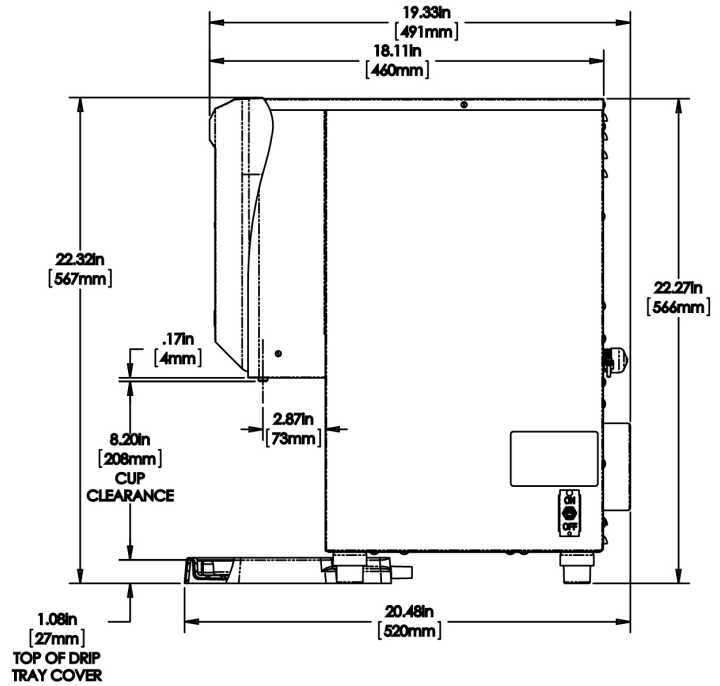

Servers and airpots sold separately

Agency:

Specifications

Product #: 45300.0006

Dispense: Push Button

Water Access: Plumbed

Finish: Stainless

Temp. Setting: 212°F (100.000°C)

Plumbing Requirements

PSI	kPa	Fitting Supplied	Water Flow Required (GPM)
20-90	138-621	1/4" Male Flare Fitting	-

CAD Drawings

2D	Revit	KLC
●		

BUNN® reserves the right to change specifications and product design without notice. Such revisions do not entitle the buyer to corresponding changes, improvements, additions or replacements for previously purchased equipment. For most current specifications and other info visit bunn.com.

Created on:
09/13/2017

	Unit			Shipping				
	Width	Height	Depth	Width	Height	Depth	Weight	Volume
English	7.5 in.	22.3 in.	20.5 in.	10.6 in.	32.3 in.	21.9 in.	23.810 lbs	4.398 ft ³
Metric	19.1 cm	56.6 cm	52.1 cm	26.9 cm	82.0 cm	55.6 cm	10.800 kgs	0.125 m ³