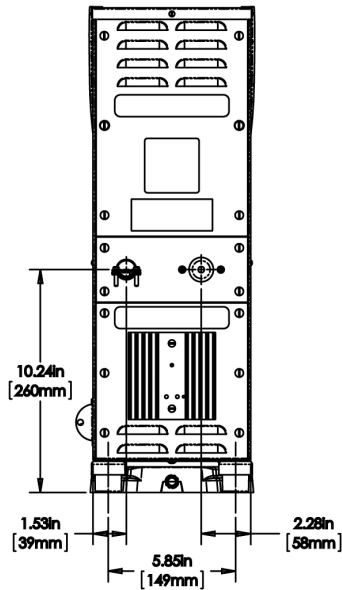

Servers and airpots sold separately

Agency:

Specifications

Product #: 45300.0006

Dispense: Push Button

Water Access: Plumbed

Finish: Stainless

Temp. Setting: 212°F (100.000°C)

Dispense: Portion Control

Additional Features

Electrical & Capacity

Volts	Amps	Watts	Cord Attached	Plug Type	8oz cups/hr 236ml cups/hr	Input H ² O Temp.	Phase	# Wires plus Ground	Hertz
120	15.0	1800	Yes	NEMA 5-20P	-	60°F (15.5°C)	1	2	60

Plumbing Requirements

PSI	kPa	Fitting Supplied	Water Flow Required (GPM)
20-90	138-621	1/4" Male Flare Fitting	-

CAD Drawings

2D	Revit	KLC
●		

BUNN® reserves the right to change specifications and product design without notice. Such revisions do not entitle the buyer to corresponding changes, improvements, additions or replacements for previously purchased equipment. For most current specifications and other info visit bunn.com.

Created on:
09/13/2017

	Unit			Shipping				
	Width	Height	Depth	Width	Height	Depth	Weight	Volume
English	7.5 in.	22.3 in.	20.5 in.	10.6 in.	32.3 in.	21.9 in.	23.810 lbs	4.398 ft ³
Metric	19.1 cm	56.6 cm	52.1 cm	26.9 cm	82.0 cm	55.6 cm	10.800 kgs	0.125 m ³