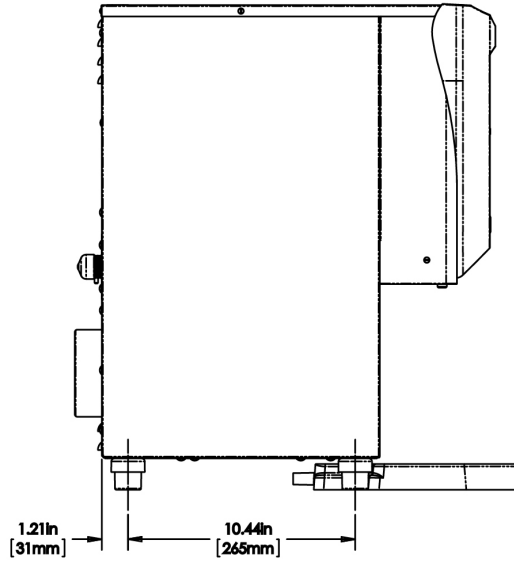

Plumbing Requirements

PSI	kPa	Fitting Supplied	Water Flow Required (GPM)
20-90	138-621	1/4" Male Flare Fitting	-

CAD Drawings

2D	Revit	KLC
●		

BUNN® reserves the right to change specifications and product design without notice. Such revisions do not entitle the buyer to corresponding changes, improvements, additions or replacements for previously purchased equipment. For most current specifications and other info visit bunn.com.

Created on:
09/13/2017

	Unit			Shipping				
	Width	Height	Depth	Width	Height	Depth	Weight	Volume
English	7.5 in.	22.3 in.	20.5 in.	10.6 in.	32.3 in.	21.9 in.	23.810 lbs	4.398 ft ³
Metric	19.1 cm	56.6 cm	52.1 cm	26.9 cm	82.0 cm	55.6 cm	10.800 kgs	0.125 m ³