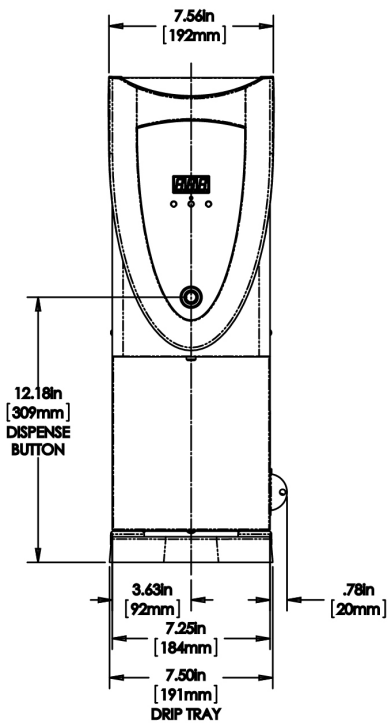

Servers and airpots sold separately

Agency:

Specifications

Product #: 45300.0006

Dispense: Push Button

Water Access: Plumbed

Finish: Stainless

Temp. Setting: 212°F (100.000°C)

Dispense: Portion Control

Additional Features

Electrical & Capacity

Volts	Amps	Watts	Cord Attached	Plug Type	8oz cups/hr 236ml cups/hr	Input H ² O Temp.	Phase	# Wires plus Ground	Hertz
120	15.0	1800	Yes	NEMA 5-20P	-	60°F (15.5°C)	1	2	60

Plumbing Requirements

PSI	kPa	Fitting Supplied	Water Flow Required (GPM)
20-90	138-621	1/4" Male Flare Fitting	-

CAD Drawings

2D	Revit	KLC
●		

BUNN® reserves the right to change specifications and product design without notice. Such revisions do not entitle the buyer to corresponding changes, improvements, additions or replacements for previously purchased equipment. For most current specifications and other info visit bunn.com.

Created on:
09/13/2017

	Unit			Shipping				
	Width	Height	Depth	Width	Height	Depth	Weight	Volume
English	7.5 in.	22.3 in.	20.5 in.	10.6 in.	32.3 in.	21.9 in.	23.810 lbs	4.398 ft ³
Metric	19.1 cm	56.6 cm	52.1 cm	26.9 cm	82.0 cm	55.6 cm	10.800 kgs	0.125 m ³