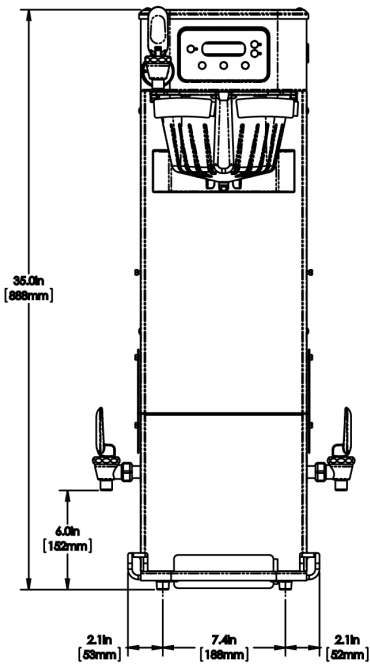

Created on:  
10/30/2018

Unit			Shipping					
	Width	Height	Depth	Width	Height	Depth	Weight	Volume
English	11.6 in.	35.0 in.	21.8 in.	-	-	-	47.600 lbs	-
Metric	29.5 cm	88.9 cm	55.4 cm	-	-	-	21.591 kgs	-