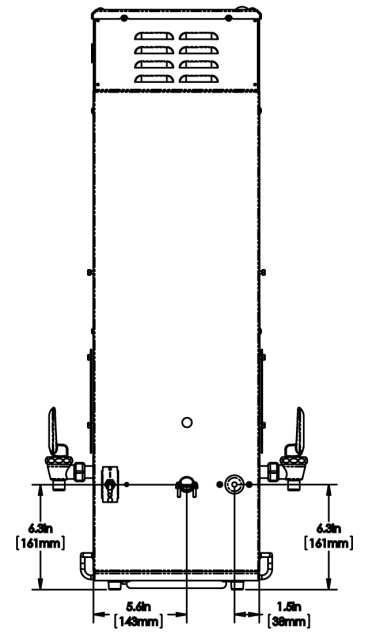

Created on:  
10/30/2018

Unit			Shipping					
	Width	Height	Depth	Width	Height	Depth	Weight	Volume
English	11.6 in.	35.0 in.	21.8 in.	-	-	-	47.600 lbs	-
Metric	29.5 cm	88.9 cm	55.4 cm	-	-	-	21.591 kgs	-