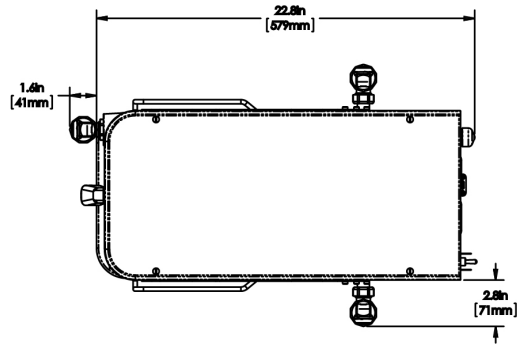

Created on:  
10/30/2018

Unit			Shipping					
	Width	Height	Depth	Width	Height	Depth	Weight	Volume
English	11.6 in.	35.0 in.	21.8 in.	-	-	-	47.600 lbs	-
Metric	29.5 cm	88.9 cm	55.4 cm	-	-	-	21.591 kgs	-