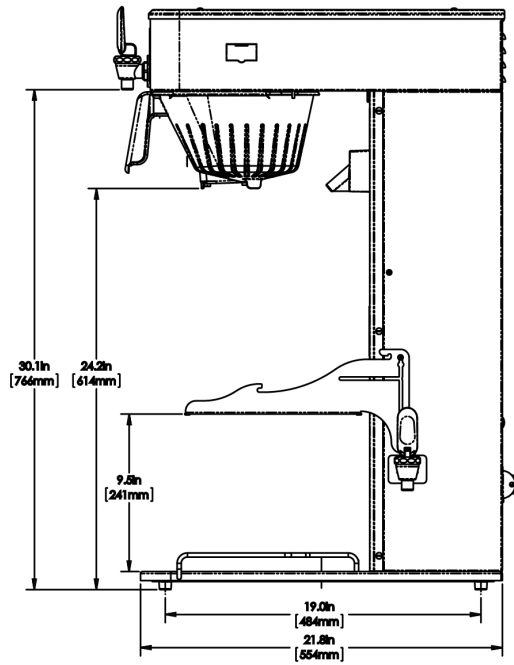

## Plumbing Requirements

PSI	kPa	Fitting Supplied	Water Flow Required (GPM)
20-90	138-621	1/4" Male Flare Fitting	1.25

Created on:  
10/30/2018

Unit			Shipping					
	Width	Height	Depth	Width	Height	Depth	Weight	Volume
English	11.6 in.	35.0 in.	21.8 in.	-	-	-	47.600 lbs	-
Metric	29.5 cm	88.9 cm	55.4 cm	-	-	-	21.591 kgs	-