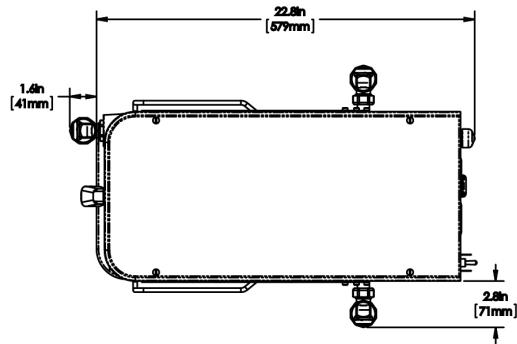

Created on:
09/13/2017

Unit			Shipping					
	Width	Height	Depth	Width	Height	Depth	Weight	Volume
English	11.6 in.	35.0 in.	21.8 in.	-	-	-	29.800 lbs	5.593 ft ³
Metric	29.5 cm	88.9 cm	55.4 cm	-	-	-	13.517 kgs	0.158 m ³