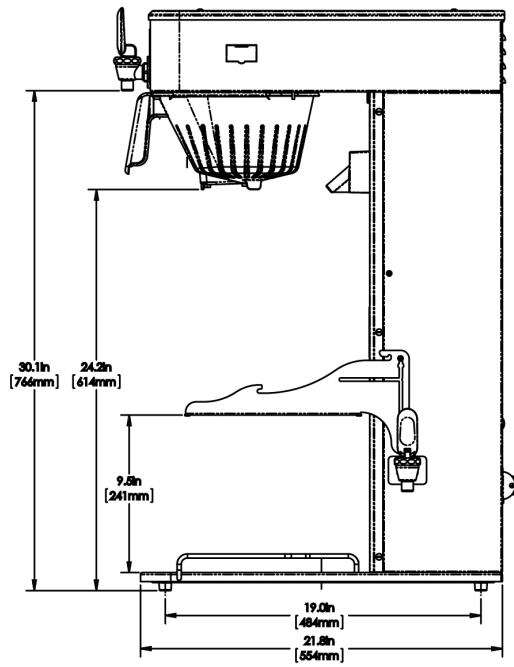

PSI	kPa	Fitting Supplied	Water Flow Required (GPM)
20-90	138-621	1/4" Male Flare Fitting	1.25

CAD Drawings

2D	Revit	KLC
●		

BUNN® reserves the right to change specifications and product design without notice. Such revisions do not entitle the buyer to corresponding changes, improvements, additions or replacements for previously purchased equipment. For most current specifications and other info visit bunn.com.

Created on:
09/13/2017

Unit			Shipping					
	Width	Height	Depth	Width	Height	Depth	Weight	Volume
English	11.6 in.	35.0 in.	21.8 in.	-	-	-	29.800 lbs	5.593 ft ³
Metric	29.5 cm	88.9 cm	55.4 cm	-	-	-	13.517 kgs	0.158 m ³