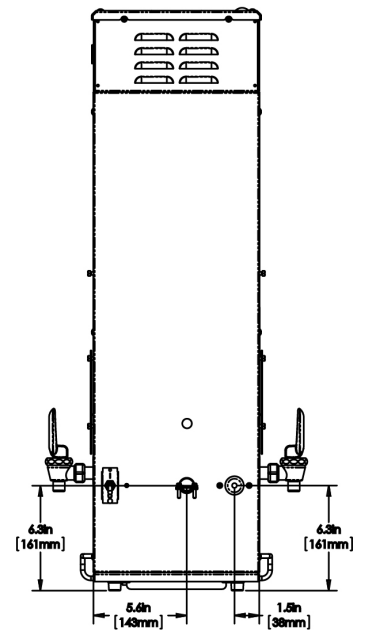

PSI	kPa	Fitting Supplied	Water Flow Required (GPM)
20-90	138-621	1/4" Male Flare Fitting	1.25

CAD Drawings

2D	Revit	KLC
●		

BUNN® reserves the right to change specifications and product design without notice. Such revisions do not entitle the buyer to corresponding changes, improvements, additions or replacements for previously purchased equipment. For most current specifications and other info visit bunn.com.

Created on:
09/13/2017

Unit			Shipping					
	Width	Height	Depth	Width	Height	Depth	Weight	Volume
English	11.6 in.	35.0 in.	21.8 in.	-	-	-	29.800 lbs	5.593 ft ³
Metric	29.5 cm	88.9 cm	55.4 cm	-	-	-	13.517 kgs	0.158 m ³