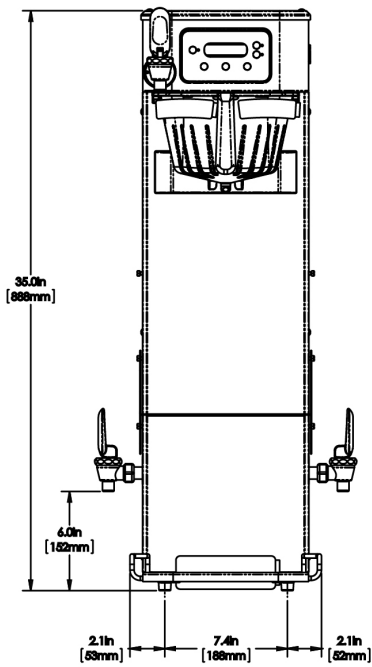

PSI	kPa	Fitting Supplied	Water Flow Required (GPM)
20-90	138-621	1/4" Male Flare Fitting	1.25

CAD Drawings

2D	Revit	KLC
●		

BUNN® reserves the right to change specifications and product design without notice. Such revisions do not entitle the buyer to corresponding changes, improvements, additions or replacements for previously purchased equipment. For most current specifications and other info visit bunn.com.

Created on:
09/13/2017

Unit			Shipping					
	Width	Height	Depth	Width	Height	Depth	Weight	Volume
English	11.6 in.	35.0 in.	21.8 in.	-	-	-	29.800 lbs	5.593 ft ³
Metric	29.5 cm	88.9 cm	55.4 cm	-	-	-	13.517 kgs	0.158 m ³