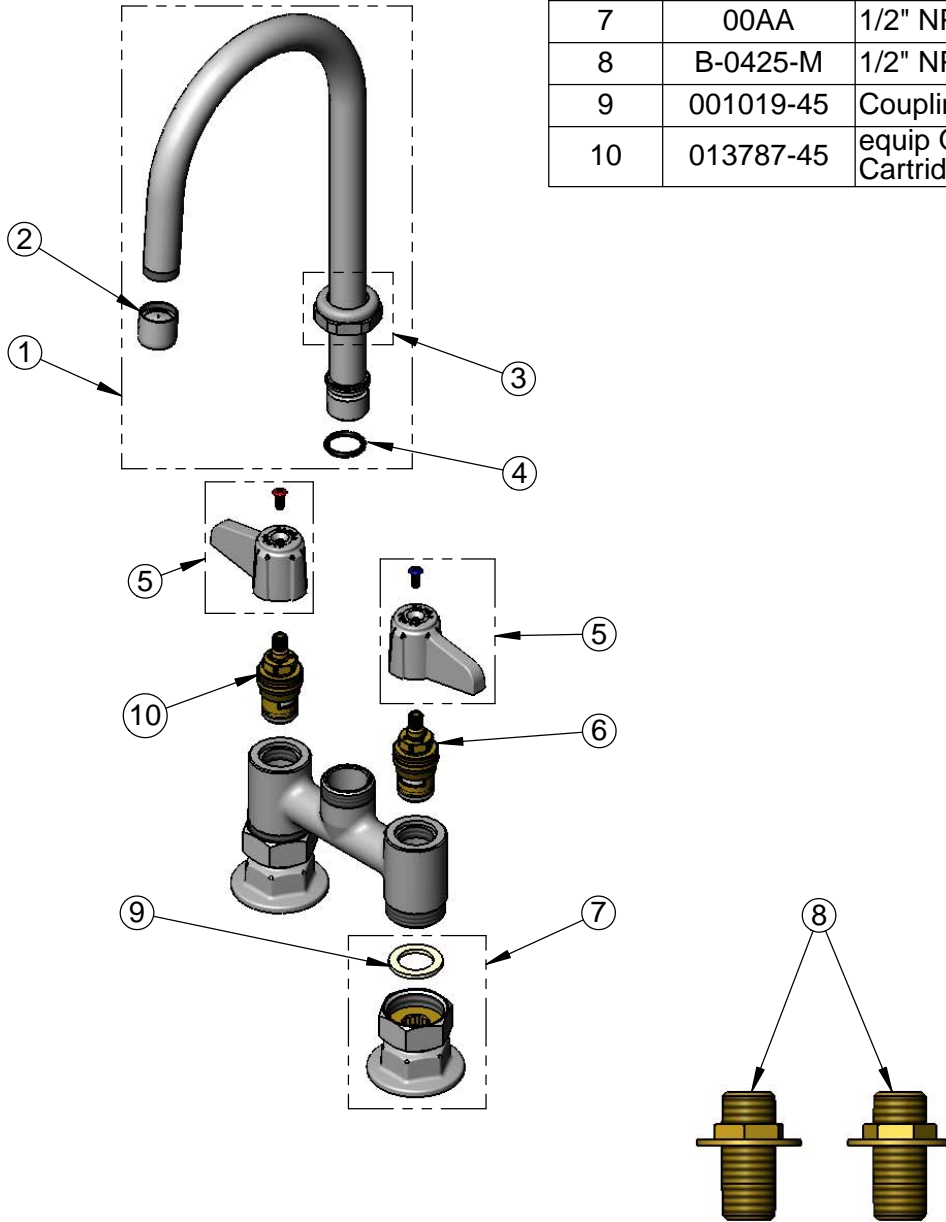

Quarter-Turn Ceramic
Cartridges & equip Lever
Handles w/ Color Coded
Screws

Mounting Surface

4"
[102mm]
Adjustable from
3 3/4" to 4 1/4"
[95mm to 108mm]

Ø 2" [51mm]
Flanges w/
1/2" NPT
Female Inlets

Rough-In Requirement:
(2) Ø 1" [25mm] Mounting Holes

Model Number

5F-4DLS05A

Product Specifications:

4" Deck Mount Mixing Faucet, Quarter-Turn Ceramic Cartridges,
equip Lever Handles, 5 1/2" equip Swivel Gooseneck, 2.2 GPM
Aerator & 1/2" NPT Supply Nipple Kit

ITEM NO.	SALES NO.	DESCRIPTION
1	5SP-05A	5 1/2" equip Swivel Gooseneck
2	013838-45	2.2 GPM Aerator, 3/4-27 UN Female
3	013839-25	equip Swivel Nut
4	013848-45	equip Swivel Piece O-Ring
5	5-HDL-L	equip Lever Handle w/ Color Coded Screws
6	013788-45	equip Quarter-Turn Ceramic Cartridge, LTC
7	00AA	1/2" NPT Female Eccentric Flange
8	B-0425-M	1/2" NPT Supply Nipple Kit (2)
9	001019-45	Coupling Nut Washer
10	013787-45	equip Quarter-Turn Ceramic Cartridge, RTC