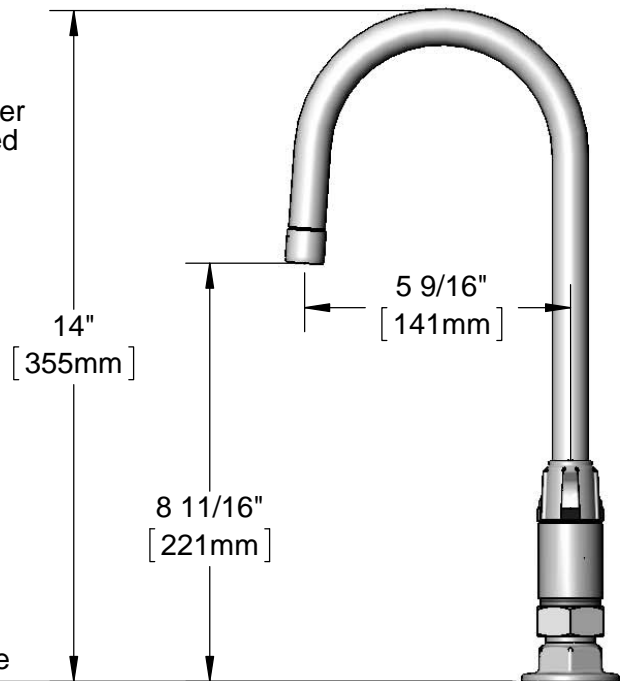

ADA Compliant

This Space for Architect/Engineer Approval

Job Name _____ Date _____

Model Specified _____ Quantity _____

Customer/Wholesaler _____

Contractor _____

Architect/Engineer _____

5SP-05A
5 1/2" equip Swivel Gooseneck
w/ 2.2 GPM Aerator.
Rigid Conversion Requires
014200-45 Lock Washer
(Sold Separately)

Quarter-Turn Ceramic
Cartridges & equip Lever
Handles w/ Color Coded
Screws

Mounting Surface

4"
[102mm]
Adjustable from
3 3/4" to 4 1/4"
[95mm to 108mm]

Ø 2" [51mm]
Flanges w/
1/2" NPT
Female Inlets

Rough-In Requirement:
(2) Ø 1" [25mm] Mounting Holes

Model Number

5F-4DLS05A

Product Specifications:

4" Deck Mount Mixing Faucet, Quarter-Turn Ceramic Cartridges,
equip Lever Handles, 5 1/2" equip Swivel Gooseneck, 2.2 GPM
Aerator & 1/2" NPT Supply Nipple Kit