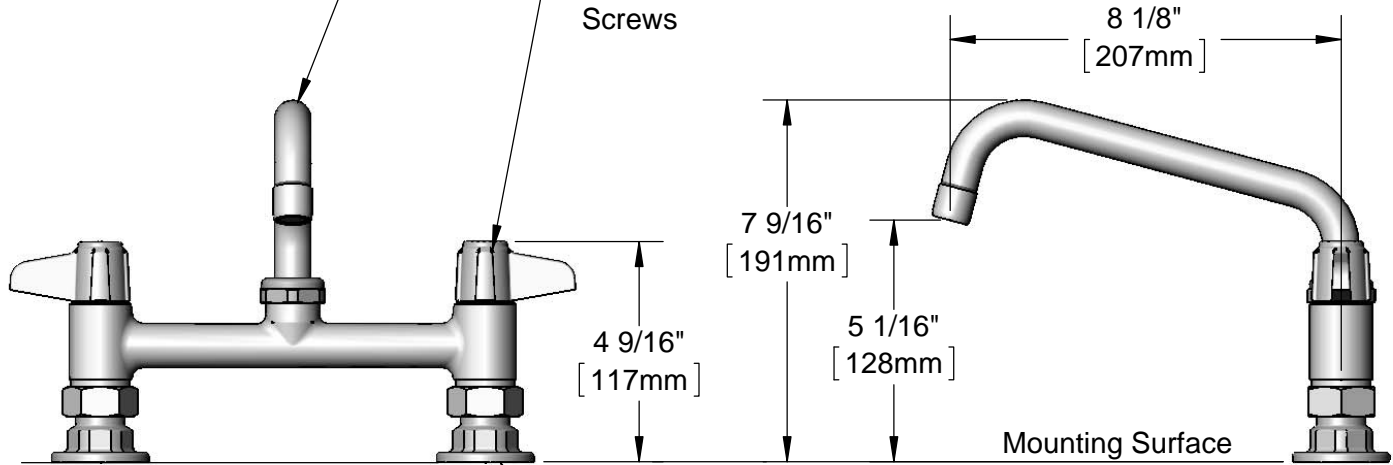

ADA Compliant

This Space for Architect/Engineer Approval

Job Name _____ Date _____

Model Specified _____ Quantity _____

Customer/Wholesaler _____

Contractor _____

Architect/Engineer _____

5SP-08A
 8" equip Swing Nozzle
 w/ 2.2 GPM Aerator.
 Rigid Conversion Requires
 014200-45 Lock Washer
 (Sold Separately)

Quarter-Turn Ceramic
 Cartridges & equip Lever
 Handles w/ Color Coded
 Screws

8"
 [203mm]
 Adjustable From
 7 3/4" to 8 1/4"
 [197mm to 210mm]

Ø 2" [51mm]
 Flanges w/
 1/2" NPT
 Female Inlets

Rough-In Requirement:
 (2) Ø 1" [25mm] Mounting Holes

Model Number
5F-8DLS08A

Product Specifications:
 8" Deck Mount Mixing Faucet, Quarter-Turn Ceramic Cartridges, equip Lever Handles, 8" equip Swing Nozzle, 2.2 GPM Aerator & 1/2" NPT Supply Nipple Kit

Product Compliance:
 ASME A112.18.1 / CSA B125.1
 NSF 61 - Section 9
 NSF 372 (Low Lead Content)
 ANSI A117.1 (ADA)

Model Number

5F-8DLS08A

Product Specifications:

8" Deck Mount Mixing Faucet, Quarter-Turn Ceramic Cartridges, equip Lever Handles, 8" equip Swing Nozzle, 2.2 GPM Aerator & 1/2" NPT Supply Nipple Kit

Product Compliance: