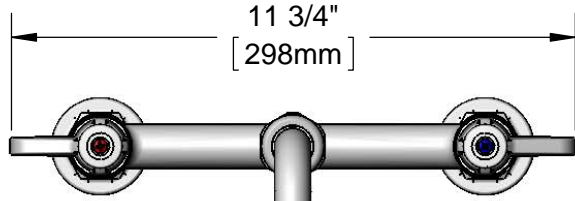

ADA Compliant

This Space for Architect/Engineer Approval

Job Name _____ Date _____

Model Specified _____ Quantity _____

Customer/Wholesaler _____

Contractor _____

Architect/Engineer _____

5SP-08A
 8" equip Swing Nozzle
 w/ 2.2 GPM Aerator.
 Rigid Conversion Requires
 014200-45 Lock Washer
 (Sold Separately)

Quarter-Turn Ceramic
 Cartridges & equip Lever
 Handles w/ Color Coded
 Screws

8"
 [203mm]
 Adjustable From
 7 3/4" to 8 1/4"
 [197mm to 210mm]

Ø 2" [51mm]
 Flanges w/
 1/2" NPT
 Female Inlets

Rough-In Requirement:
 (2) Ø 1" [25mm] Mounting Holes

Model Number
5F-8DLS08A

Product Specifications:
 8" Deck Mount Mixing Faucet, Quarter-Turn Ceramic Cartridges, equip Lever Handles, 8" equip Swing Nozzle, 2.2 GPM Aerator & 1/2" NPT Supply Nipple Kit

Product Compliance:
 ASME A112.18.1 / CSA B125.1
 NSF 61 - Section 9
 NSF 372 (Low Lead Content)
 ANSI A117.1 (ADA)

Model Number

5F-8DLS08A

Product Specifications:

8" Deck Mount Mixing Faucet, Quarter-Turn Ceramic Cartridges, equip Lever Handles, 8" equip Swing Nozzle, 2.2 GPM Aerator & 1/2" NPT Supply Nipple Kit

Product Compliance: