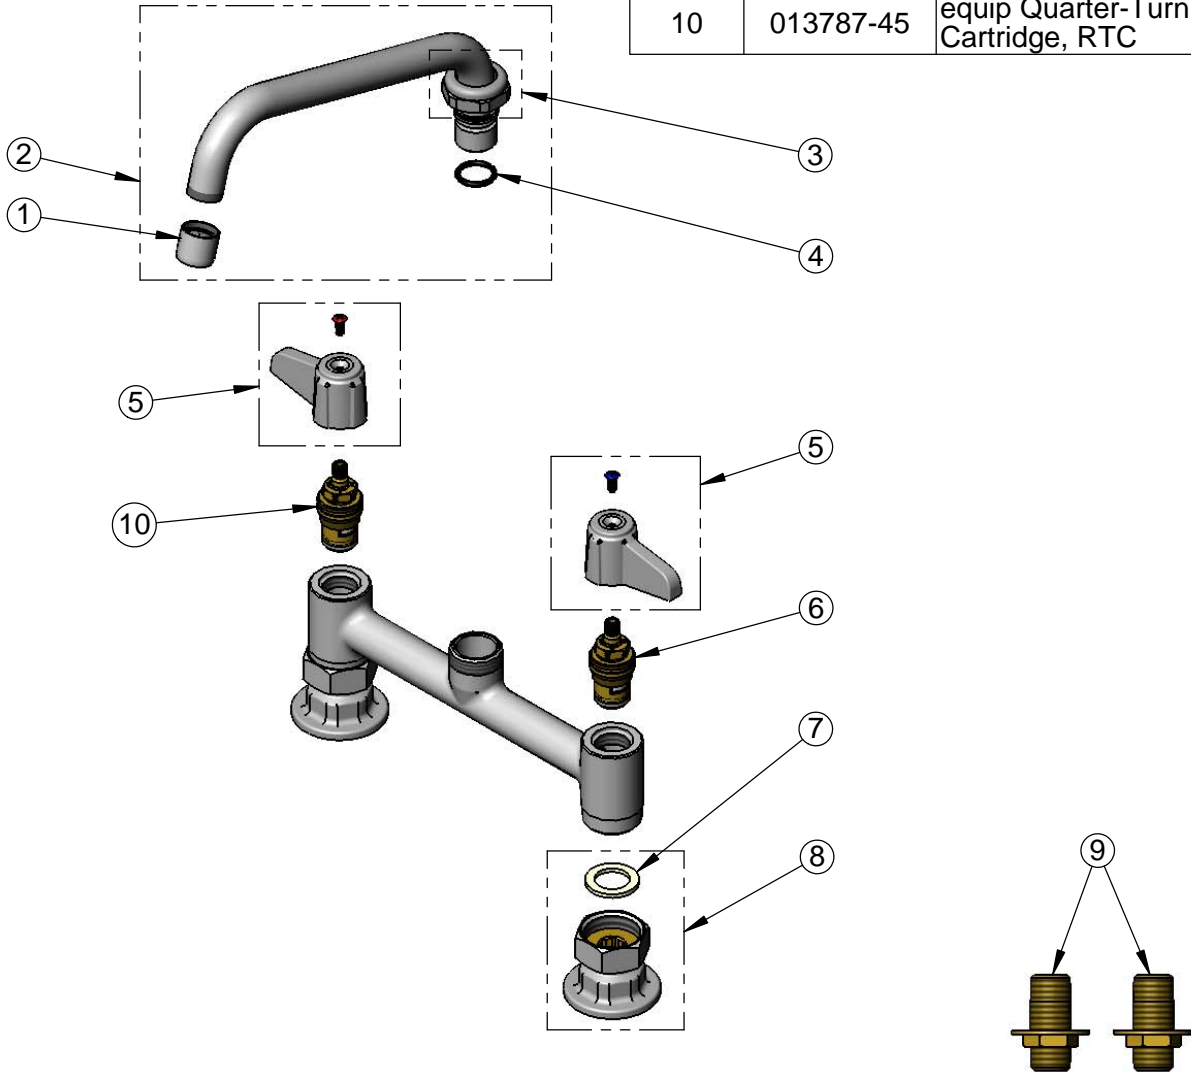

Quarter-Turn Ceramic
 Cartridges & equip Lever
 Handles w/ Color Coded
 Screws

8"
 [203mm]
 Adjustable From
 7 3/4" to 8 1/4"
 [197mm to 210mm]

Ø 2" [51mm]
 Flanges w/
 1/2" NPT
 Female Inlets

Rough-In Requirement:
 (2) Ø 1" [25mm] Mounting Holes

Model Number
5F-8DLS08A

Product Specifications:
 8" Deck Mount Mixing Faucet, Quarter-Turn Ceramic Cartridges, equip Lever Handles, 8" equip Swing Nozzle, 2.2 GPM Aerator & 1/2" NPT Supply Nipple Kit

Product Compliance:
 ASME A112.18.1 / CSA B125.1
 NSF 61 - Section 9
 NSF 372 (Low Lead Content)
 ANSI A117.1 (ADA)

equip
 Foodservice
 Accessories

2 Saddleback Cove, P.O. Box 1088
 Travelers Rest, South Carolina 29690
 Phone: 800.891.4808 Fax: 800.868.0084
 equip.tsbrass.com

ITEM NO.	SALES NO.	DESCRIPTION
1	013838-45	2.2 GPM Aerator, 3/4-27 UN Female
2	5SP-08A	8" equip Swing Nozzle
3	013839-25	equip Swivel Nut
4	013848-45	equip Swivel Piece O-Ring
5	5-HDL-L	equip Lever Handle w/ Color Coded Screws
6	013788-45	equip Quarter-Turn Ceramic Cartridge, LTC
7	001019-45	Coupling Nut Washer
8	00AA	1/2" NPT Female Eccentric Flange
9	B-0425-M	1/2" NPT Supply Nipple Kit (2)
10	013787-45	equip Quarter-Turn Ceramic Cartridge, RTC

Model Number

5F-8DLS08A

Product Specifications:

8" Deck Mount Mixing Faucet, Quarter-Turn Ceramic Cartridges, equip Lever Handles, 8" equip Swing Nozzle, 2.2 GPM Aerator & 1/2" NPT Supply Nipple Kit

Product Compliance: