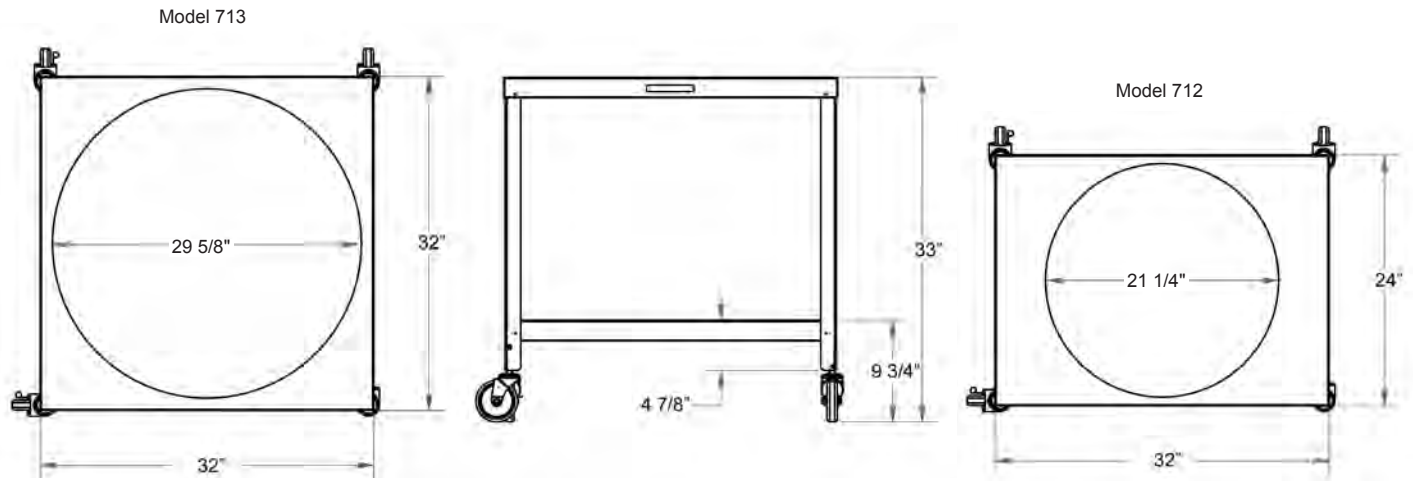

#### Specifications:

Shall be Lakeside Model #712 or #713 and shall be of welded stainless steel construction. Top shall be of 16-gauge stainless steel and shall have a cutout to accept a round 30-quart (#712) or 80-quart (#713) bowl (not included). Upright legs shall be of 12-gauge angle stainless steel. Unit shall feature 16-gauge undershelf having floor clearance of 9¾" for storage of utensils, supplies and ingredients. Casters shall be 4" diameter all-swivel with non-marking 1" wide wheels. Two casters shall have locking wheel brake. Unit shall be NSF listed.

### Dimensions:

Model	Overall Size			Accepts Bowl Size	Bowl Cut-out	Casters		Case Wt. Lbs.
	W	L	H			Type	Dia.	
712	24" (610)	32" (813)	33" (838)	30 Quart	21 1/4" (540)	All Swivel 2 w/Brake	4" (102)	50 (22.7 kg)
713	32" (813)	32" (813)	33" (838)	80 Quart	29 5/8" (752)	All Swivel 2 w/Brake	4" (102)	60 (27.3 kg)

*Dimensions in ( ) denote metric millimeters, unless otherwise noted.*