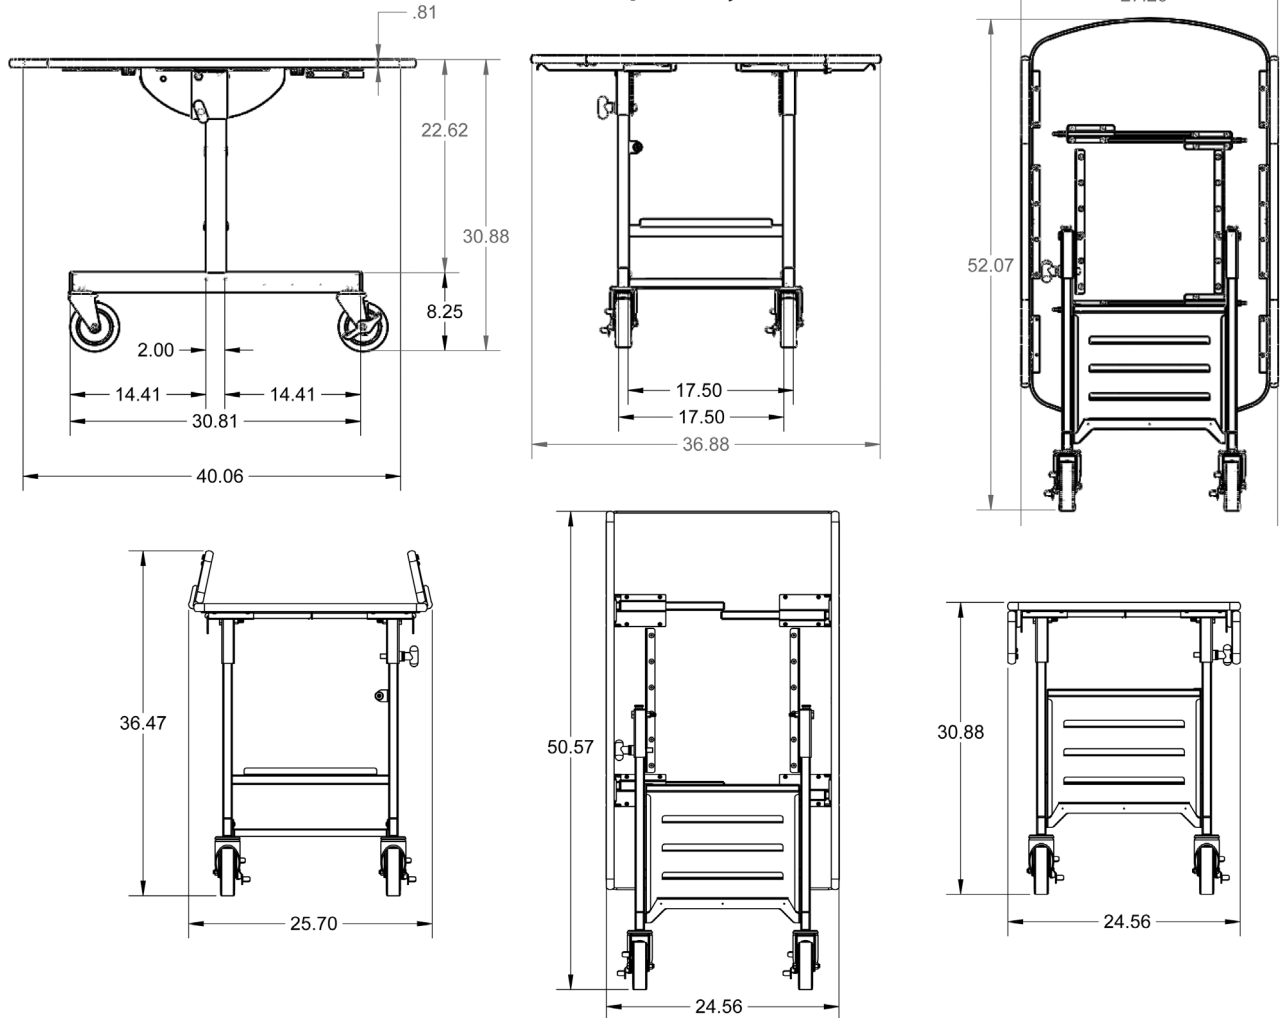

Casters

- ▼ Non-marking with cushion tread 5" wheels, two with brake

Specifications:

Unit shall feature a frame of either black powder coated steel or stainless steel square tubing construction with a laminate table top. Top shall have leaves with either bi-fold (fold down) or tri-fold (fold up or down) design. Top shall feature flip-up design with convenient lock release knob. Frame shall accommodate one or two food carrier boxes by Geneva or others. Frame shall feature stainless steel fold-up box platforms to allow nesting table storage. Casters shall all-swivel stem-mount with 5" non-marking cushion tread wheels, two each with brake

Geneva Designs, LLC

4900 West Electric Avenue • West Milwaukee, WI 53219 U.S.A.

800-870-2779 • 414-902-6400 • Fax 414-902-6446 • www.genevadesignsllc.com

Room Service Tables

Classic, Simplicity Series

Spec. #