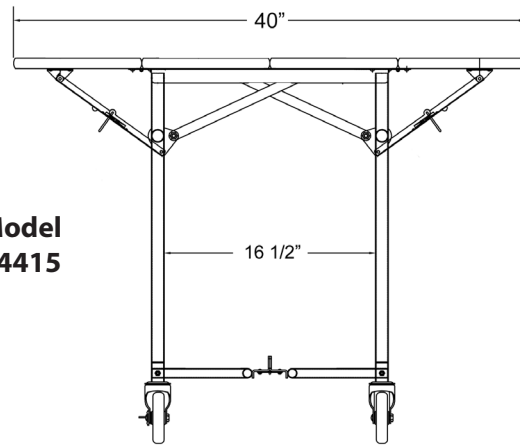

Spec.

AIA #

Geneva Designs, LLC

4900 West Electric Avenue • West Milwaukee, WI 53219 U.S.A.

800-870-2779 • 414-902-6400 • Fax 414-902-6446 • www.genevadesignsllc.com

Room Service Tables

Choice, Space Saver Series

**Model
74413**

**Model
74415**

Product Information

Model	Series	Overall Size*			Storage Size			Frame	Leaf Support	Top	Case Wt. Lbs.
		W	L	H	W	L	H				
74412	Choice	40" (1016)	40" (1016)	30" (726)	22 1/4" (565)	40" (1016)	30" (726)	Black Powder Coat	Slide Bar	Round	51 (23.1 kg)
74412S	Choice	40" (1016)	40" (1016)	30" (726)	22 1/4" (565)	40" (1016)	30" (726)	Chrome	Slide Bar	Round	51 (23.1 kg)
74413	Choice	36" (914)	36" (914)	30" (726)	22 1/4" (565)	36" (914)	30" (726)	Black Powder Coat	Slide Bar	Square	52 (23.5 kg)
74413S	Choice	36" (914)	36" (914)	30" (726)	22 1/4" (565)	36" (914)	30" (726)	Chrome	Slide Bar	Square	52 (23.5 kg)
74415	Space Saver	40" (1016)	40" (1016)	30" (726)	14" (356)	40" (1016)	37" (940)	Black Powder Coat	Spring Arm	Round	55 (24.9 kg)
74415S	Space Saver	40" (1016)	40" (1016)	30" (726)	14" (356)	40" (1016)	37" (940)	Chrome	Spring Arm	Round	55 (24.9 kg)
74416	Space Saver	36" (914)	36" (914)	30" (726)	14" (356)	36" (914)	37" (940)	Black Powder Coat	Spring Arm	Square	56 (25.4 kg)
74416S	Space Saver	36" (914)	36" (914)	30" (726)	14" (356)	36" (914)	37" (940)	Chrome	Spring Arm	Square	56 (25.4 kg)