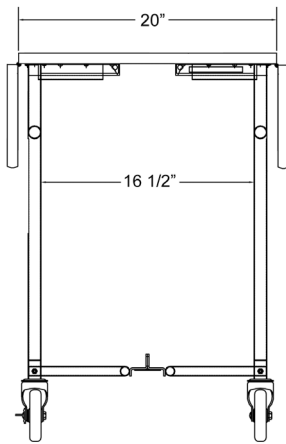

Spec.

AIA #

Geneva Designs, LLC

4900 West Electric Avenue • West Milwaukee, WI 53219 U.S.A.

800-870-2779 • 414-902-6400 • Fax 414-902-6446 • www.genevadesignsllc.com

Room Service Tables

Choice, Space Saver Series

**Model
74413**

**Model
74415**

Product Information

Model	Series	Overall Size*			Storage Size			Frame	Leaf Support	Top	Case Wt. Lbs.
		W	L	H	W	L	H				
74412	Choice	40" (1016)	40" (1016)	30" (726)	22 1/4" (565)	40" (1016)	30" (726)	Black Powder Coat	Slide Bar	Round	51 (23.1 kg)
74412S	Choice	40" (1016)	40" (1016)	30" (726)	22 1/4" (565)	40" (1016)	30" (726)	Chrome	Slide Bar	Round	51 (23.1 kg)
74413	Choice	36" (914)	36" (914)	30" (726)	22 1/4" (565)	36" (914)	30" (726)	Black Powder Coat	Slide Bar	Square	52 (23.5 kg)
74413S	Choice	36" (914)	36" (914)	30" (726)	22 1/4" (565)	36" (914)	30" (726)	Chrome	Slide Bar	Square	52 (23.5 kg)
74415	Space Saver	40" (1016)	40" (1016)	30" (726)	14" (356)	40" (1016)	37" (940)	Black Powder Coat	Spring Arm	Round	55 (24.9 kg)
74415S	Space Saver	40" (1016)	40" (1016)	30" (726)	14" (356)	40" (1016)	37" (940)	Chrome	Spring Arm	Round	55 (24.9 kg)
74416	Space Saver	36" (914)	36" (914)	30" (726)	14" (356)	36" (914)	37" (940)	Black Powder Coat	Spring Arm	Square	56 (25.4 kg)
74416S	Space Saver	36" (914)	36" (914)	30" (726)	14" (356)	36" (914)	37" (940)	Chrome	Spring Arm	Square	56 (25.4 kg)