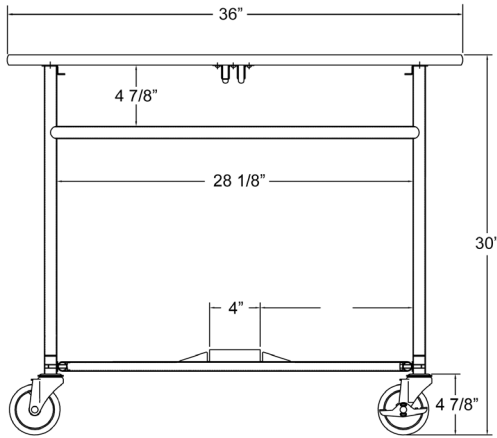

Spec.

AIA #

Geneva Designs, LLC

4900 West Electric Avenue • West Milwaukee, WI 53219 U.S.A.

800-870-2779 • 414-902-6400 • Fax 414-902-6446 • www.genevadesignsllc.com

Room Service Tables

Choice, Space Saver Series

**Model
74413**

**Model
74415**

Product Information

Model	Series	Overall Size*			Storage Size			Frame	Leaf Support	Top	Case Wt. Lbs.
		W	L	H	W	L	H				
74412	Choice	40" (1016)	40" (1016)	30" (726)	22 1/4" (565)	40" (1016)	30" (726)	Black Powder Coat	Slide Bar	Round	51 (23.1 kg)
74412S	Choice	40" (1016)	40" (1016)	30" (726)	22 1/4" (565)	40" (1016)	30" (726)	Chrome	Slide Bar	Round	51 (23.1 kg)
74413	Choice	36" (914)	36" (914)	30" (726)	22 1/4" (565)	36" (914)	30" (726)	Black Powder Coat	Slide Bar	Square	52 (23.5 kg)
74413S	Choice	36" (914)	36" (914)	30" (726)	22 1/4" (565)	36" (914)	30" (726)	Chrome	Slide Bar	Square	52 (23.5 kg)
74415	Space Saver	40" (1016)	40" (1016)	30" (726)	14" (356)	40" (1016)	37" (940)	Black Powder Coat	Spring Arm	Round	55 (24.9 kg)
74415S	Space Saver	40" (1016)	40" (1016)	30" (726)	14" (356)	40" (1016)	37" (940)	Chrome	Spring Arm	Round	55 (24.9 kg)
74416	Space Saver	36" (914)	36" (914)	30" (726)	14" (356)	36" (914)	37" (940)	Black Powder Coat	Spring Arm	Square	56 (25.4 kg)
74416S	Space Saver	36" (914)	36" (914)	30" (726)	14" (356)	36" (914)	37" (940)	Chrome	Spring Arm	Square	56 (25.4 kg)

* With leaves in serving position. Dimensions in () denote metric millimeters, unless otherwise noted.

Geneva Designs, LLC

4900 West Electric Avenue • West Milwaukee, WI 53219 U.S.A.

800-870-2779 • 414-902-6400 • Fax 414-902-6446 • www.genevadesignsllc.com