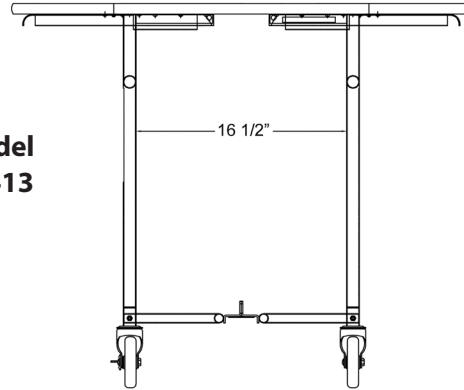

Spec.

AIA #

Geneva Designs, LLC

4900 West Electric Avenue • West Milwaukee, WI 53219 U.S.A.

800-870-2779 • 414-902-6400 • Fax 414-902-6446 • www.genevadesignsllc.com

Room Service Tables

Choice, Space Saver Series

**Model
74413**

**Model
74415**

Product Information

Model	Series	Overall Size*			Storage Size			Frame	Leaf Support	Top	Case Wt. Lbs.
		W	L	H	W	L	H				
74412	Choice	40" (1016)	40" (1016)	30" (726)	22 1/4" (565)	40" (1016)	30" (726)	Black Powder Coat	Slide Bar	Round	51 (23.1 kg)
74412S	Choice	40" (1016)	40" (1016)	30" (726)	22 1/4" (565)	40" (1016)	30" (726)	Chrome	Slide Bar	Round	51 (23.1 kg)
74413	Choice	36" (914)	36" (914)	30" (726)	22 1/4" (565)	36" (914)	30" (726)	Black Powder Coat	Slide Bar	Square	52 (23.5 kg)
74413S	Choice	36" (914)	36" (914)	30" (726)	22 1/4" (565)	36" (914)	30" (726)	Chrome	Slide Bar	Square	52 (23.5 kg)
74415	Space Saver	40" (1016)	40" (1016)	30" (726)	14" (356)	40" (1016)	37" (940)	Black Powder Coat	Spring Arm	Round	55 (24.9 kg)
74415S	Space Saver	40" (1016)	40" (1016)	30" (726)	14" (356)	40" (1016)	37" (940)	Chrome	Spring Arm	Round	55 (24.9 kg)
74416	Space Saver	36" (914)	36" (914)	30" (726)	14" (356)	36" (914)	37" (940)	Black Powder Coat	Spring Arm	Square	56 (25.4 kg)
74416S	Space Saver	36" (914)	36" (914)	30" (726)	14" (356)	36" (914)	37" (940)	Chrome	Spring Arm	Square	56 (25.4 kg)