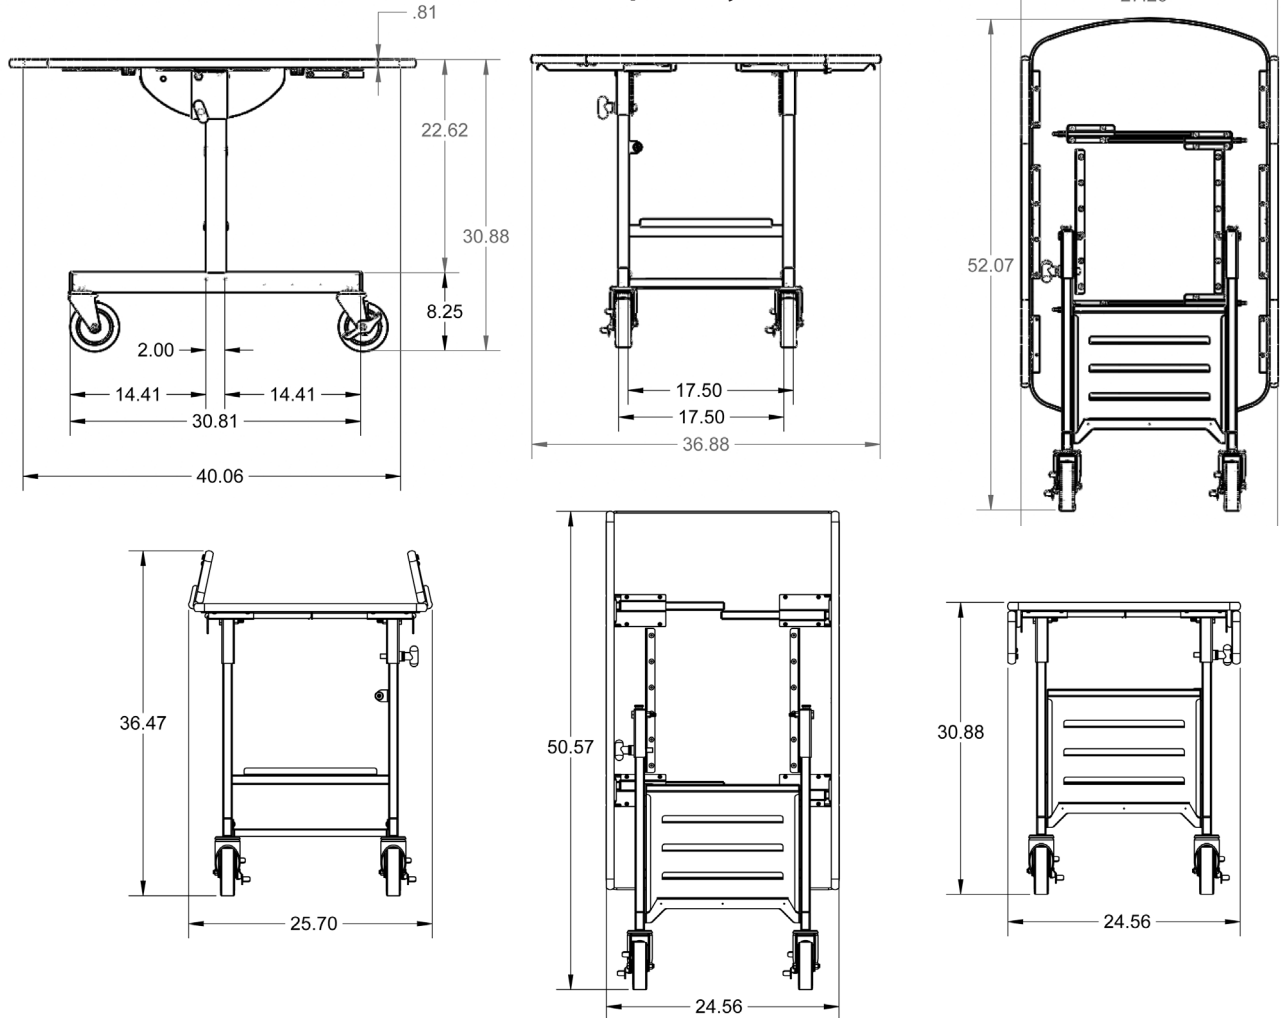

Casters

- ▼ Non-marking with cushion tread 5" wheels, two with brake

Specifications:

Unit shall feature a frame of either black powder coated steel or stainless steel square tubing construction with a laminate table top. Top shall have leaves with either bi-fold (fold down) or tri-fold (fold up or down) design. Top shall feature flip-up design with convenient lock release knob. Frame shall accommodate one or two food carrier boxes by Geneva or others. Frame shall feature stainless steel fold-up box platforms to allow nesting table storage. Casters shall all-swivel stem-mount with 5" non-marking cushion tread wheels, two each with brake

Option:

Available with DuraTop™ high-density black polyethylene top for extra durability and long life, made of recycled materials.

Tri-Fold Leaves

Bi-Fold Leaves

Nested Storage

Food Carrier Box Storage

A/A #

Geneva Designs, LLC

4900 West Electric Avenue • West Milwaukee, WI 53219 U.S.A.

800-870-2779 • 414-902-6400 • Fax 414-902-6446 • www.genevadesignsllc.com

Room Service Tables

Classic, Simplicity Series

Spec. #