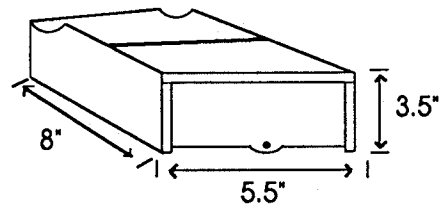

C  
O  
N  
N  
O  
L  
L  
Y

Roll-A-Grill

**BUTTER SPREADER  
MODEL NO.  
RS-1**

*End Butter  
Brush Waste*

- **Greater Capacity** - Holds over a pound of butter!
- **Sturdy** - One piece casting of aluminum.
- **Handsome** - Greater customer appeal. Throw away that brush or greasy knife.
- **Faster** - More economical tool!
- **Heated** - Just slip in the cartridge type heating element and plug in (110 volt). No thermostat needed. Gives steady low heat to keep spread melted at the right temperature.

Model No.	Dimensions			Watts	Volts	Cap-acity	Wire Cord	Ship Wt.(lb)
	L	D	H					
RS-1	5.5"	8"	3.5"	24	115	1 lb.	6"	3

\* 3 wire polarized plug

**For more information contact Connolly Roll-A-Grill Corp.**

12 First Street, Pelham, NY 10803