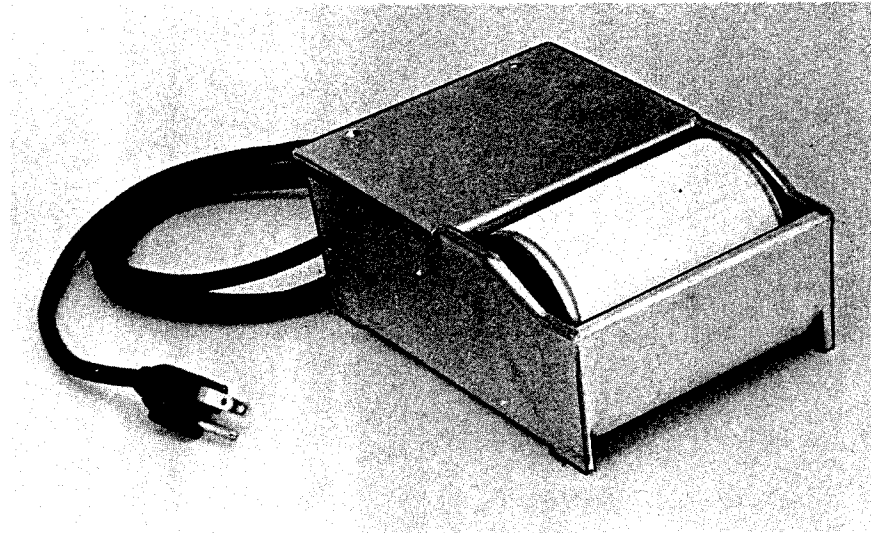

C  
O  
N  
N  
O  
L  
L  
Y

Roll-A-Grill

**BUTTER SPREADER  
MODEL NO.  
RS-1**

*End Butter  
Brush Waste*

- **Greater Capacity** - Holds over a pound of butter!
- **Sturdy** - One piece casting of aluminum.
- **Handsome** - Greater customer appeal. Throw away that brush or greasy knife.
- **Faster** - More economical tool!
- **Heated** - Just slip in the cartridge type heating element and plug in (110 volt). No thermostat needed. Gives steady low heat to keep spread melted at the right temperature.

Model No.	Dimensions			Watts	Volts	Cap-acity	Wire Cord	Ship Wt.(lb)
	L	D	H					
RS-1	5.5"	8"	3.5"	24	115	1 lb.	6"	3

\* 3 wire polarized plug

**For more information contact Connolly Roll-A-Grill Corp.**

12 First Street, Pelham, NY 10803