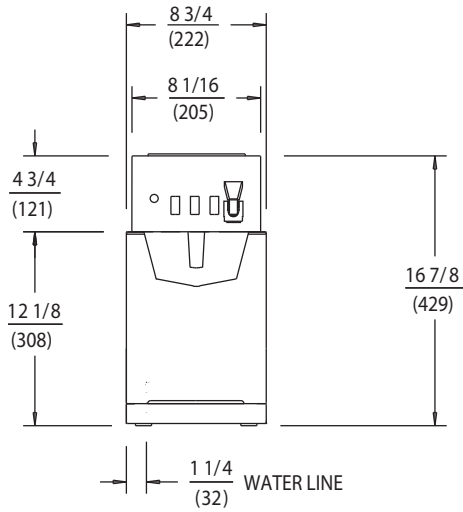

DIMENSIONS: INCH
(MM)

SPECIFICATIONS:

MODELS	WATTS	VOLTS	AMPS	PHASE	POWER SUPPLY CORD
8540	1700	120	14.2	SINGLE	NEMA 5-15P
● 8540AU, PI, KO	2000	220-240	8.3	SINGLE	SUPPLIED
■ 8540CA	1500	120	12.5	SINGLE	NEMA 5-15P
☉ 8540EU, UK	2000	220-240	8.3	SINGLE	SUPPLIED
8541	1700	120	14.2	SINGLE	NEMA 5-15P
● 8541AU, KO	1700	220-240	7.7	SINGLE	SUPPLIED
■ 8541CA	1500	120	12.5	SINGLE	NEMA 5-15P
☉ 8541EU, UK	2000	220-240	8.3	SINGLE	SUPPLIED