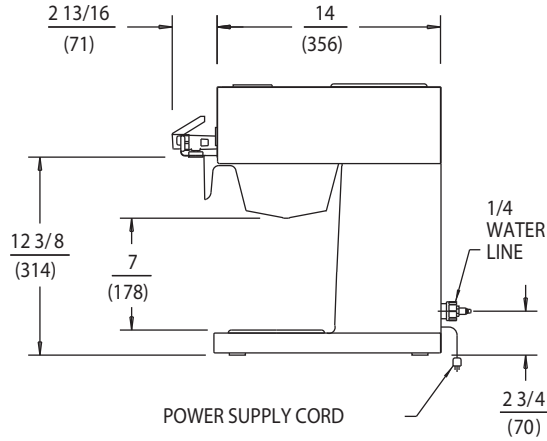

DIMENSIONS: INCH
(MM)

SPECIFICATIONS:

MODELS	WATTS	VOLTS	AMPS	PHASE	POWER SUPPLY CORD
8540	1700	120	14.2	SINGLE	NEMA 5-15P
● 8540AU, PI, KO	2000	220-240	8.3	SINGLE	SUPPLIED
■ 8540CA	1500	120	12.5	SINGLE	NEMA 5-15P
☉ 8540EU, UK	2000	220-240	8.3	SINGLE	SUPPLIED
8541	1700	120	14.2	SINGLE	NEMA 5-15P
● 8541AU, KO	1700	220-240	7.7	SINGLE	SUPPLIED
■ 8541CA	1500	120	12.5	SINGLE	NEMA 5-15P
☉ 8541EU, UK	2000	220-240	8.3	SINGLE	SUPPLIED