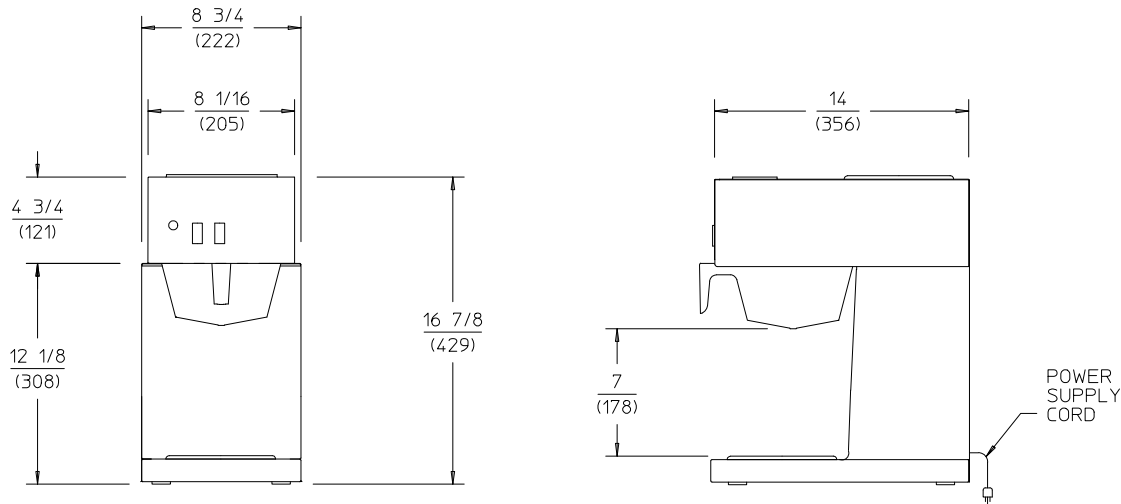

Accessories

Bloomfield offers a full line of coffee warmers, grinders and glass decanters.

BLOOMFIELD

MODELS
8542, 8543

DIMENSIONS: INCH
(MM)

SPECIFICATIONS:

MODELS	WATTS	VOLTS	AMPS	PHASE	POWER SUPPLY CORD
8542	1600	120	13.3	SINGLE	NEMA 5-15P
🇨🇦 8542CA	1400	120	11.7	SINGLE	NEMA 5-15P
8543	1700	120	14.2	SINGLE	NEMA 5-15P
🌐 8543AU	2000	240	8.3	SINGLE	SUPPLIED
🇨🇦 8543CA	1500	120	12.5	SINGLE	NEMA 5-15P
🇪🇺 8543EU, UK	2000	220-240	8.7	SINGLE	SUPPLIED
🌐 8543PI, KO	1700	220	7.7	SINGLE	SUPPLIED