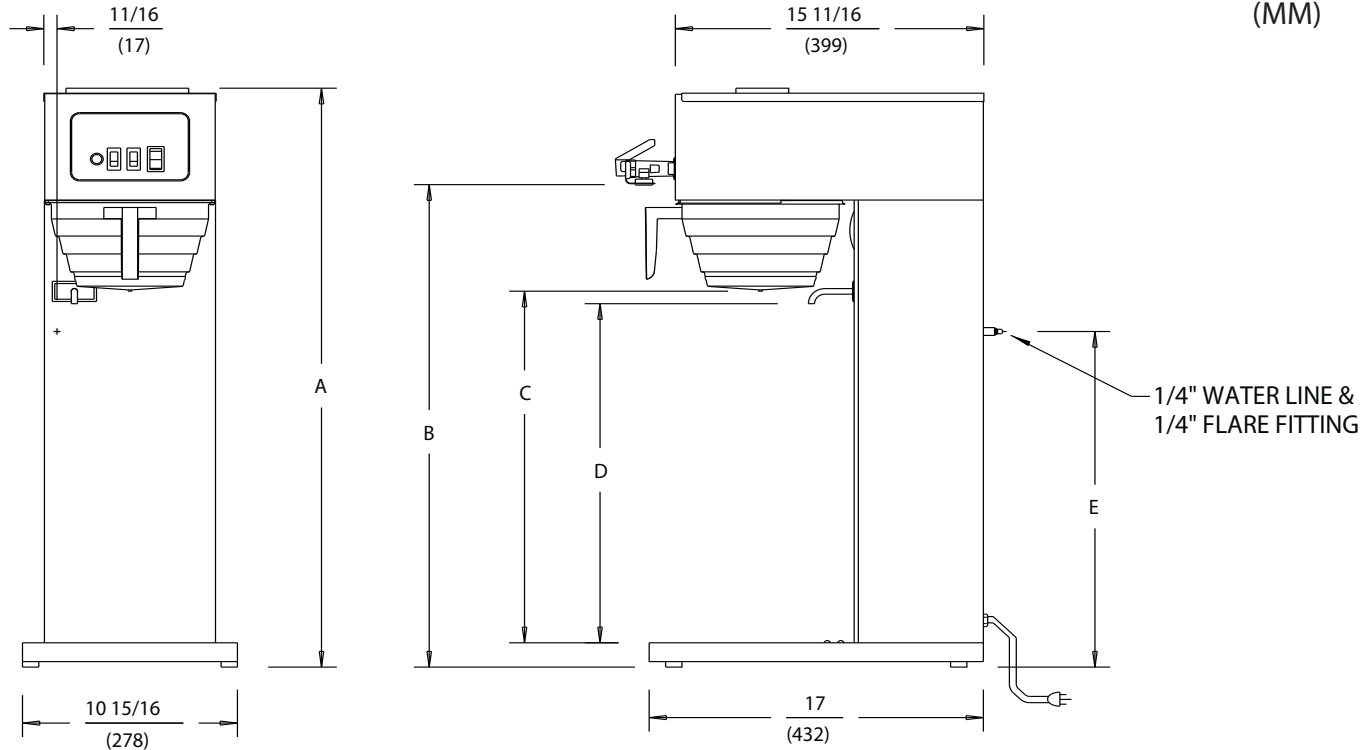

Features

- A high level of commonality of part with other Bloomfield models will significantly reduce the inventory of spare parts required to service.
- Exclusive design provides easy access to components for quick service.
- Ready-to-Brew light indicates the proper water temperature to help eliminate the guesswork in brewing.
- Premium quality thermostat has a full-length sensing bulb that recognizes water temperature accurately and cycles less frequently.
- Superior sprayhead design spreads water over the tea leaves, creating agitation and a floating action that completely saturates the tea leaves to capture the full, rich essence.
- Unique water valve with built-in flow control and strainer assures consistent operation at 20 - 80 p.s.i.
- Rugged base assures stability and strength, and provides easy placement of tea dispenser.
- The external bypass system blends the diverted cold water immediately with the tea concentrate from the brew chamber.
- High-quality, easy-to-clean stainless steel construction.
- Easy to clean stainless steel brew chamber has precise flow orifice to provide proper steep time for optimal tea brewing.
- Wire grid in stainless steel brew chamber suspends tea above orifice to prevent clogging.
- Convenient tank heater on/off switch provides energy savings options.
- The 8742 has a 3 gallon capacity with the ability for loose leaf or pillow pack brewing.
- The 8748 has a 5 gallon capacity with the ability for loose leaf or pillow pack brewing.

Accessories

Bloomfield offers a full line of tea dispensers.

DIMENSIONS: INCH
(MM)

SPECIFICATIONS:

MODELS	A		B		C		D		E	
	INCHES	(MM)	INCHES	(MM)	INCHES	(MM)	INCHES	(MM)	INCHES	(MM)
8742	32 1/4	(819)	26 15/16	(684)	19 5/8	(498)	18 15/16	(481)	18 3/4	(476)
8748	35 1/4	(895)	29 15/16	(760)	22 5/8	(575)	21 15/16	(557)	21 3/4	(552)