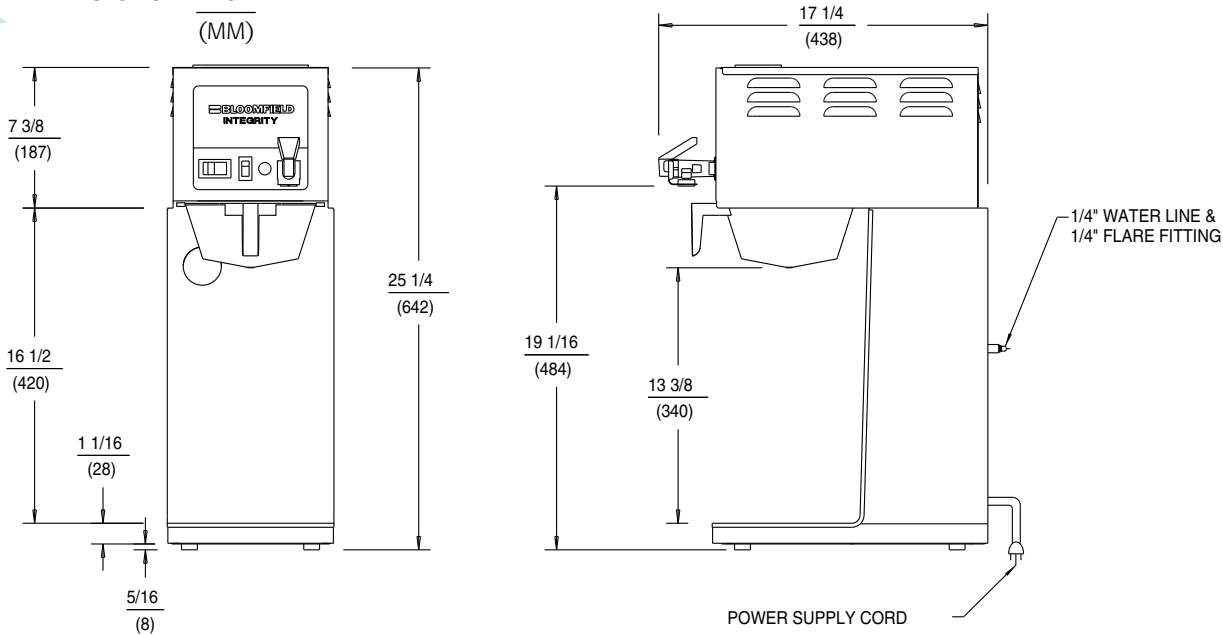

DIMENSIONS: INCH
(MM)

SPECIFICATIONS:

MODELS	WATTS	VOLTS	AMPS	PHASE	POWER SUPPLY CORD
*8773	1500	120	12.5	SINGLE	NEMA 5-15P
☉ 8773AU	1800	240	7.5	SINGLE	SUPPLIED
☉☉ 8773EU/UK	1800	220-240	7.5	SINGLE	SUPPLIED