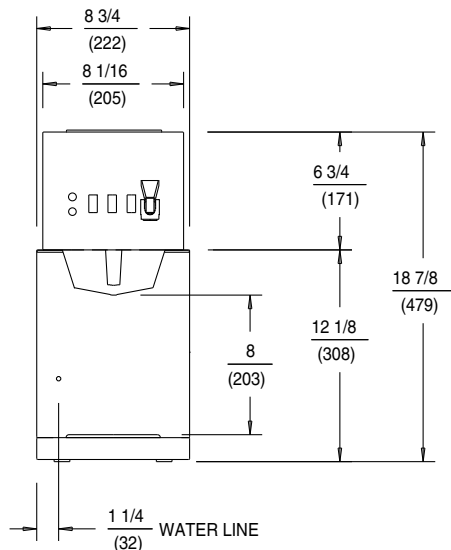

DIMENSIONS: INCH
(MM)

SPECIFICATIONS:

MODELS	WATTS	VOLTS	AMPS	PHASE	POWER CORD SUPPLY
9010	2300	120	19	SINGLE	NEMA 5-20P
9012	1800	120	15	SINGLE	NEMA 5-15P
🇨🇦 9012CA	1500	120	12.5	SINGLE	NEMA 5-15P
🇪🇺 9012EU	2150	220-240	9	SINGLE	SUPPLIED
🇬🇧 9012UK	2150	220-240	9	SINGLE	SUPPLIED
*9016	3800	120/240 4 WIRE	17	SINGLE	NONE
🇪🇺 *9016EX	3800	220-240	17	SINGLE	NONE