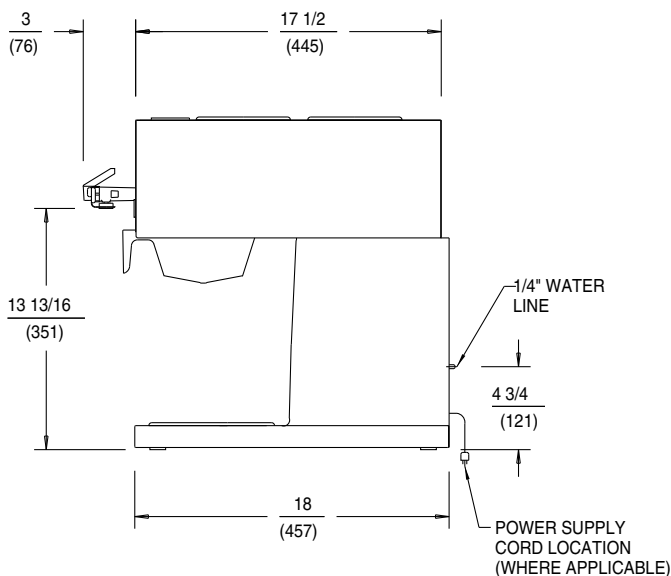

DIMENSIONS: INCH
(MM)

SPECIFICATIONS:

MODELS	WATTS	VOLTS	AMPS	PHASE	POWER CORD SUPPLY
9010	2300	120	19	SINGLE	NEMA 5-20P
9012	1800	120	15	SINGLE	NEMA 5-15P
🇨🇦 9012CA	1500	120	12.5	SINGLE	NEMA 5-15P
🇪🇺 9012EU	2150	220-240	9	SINGLE	SUPPLIED
🇬🇧 9012UK	2150	220-240	9	SINGLE	SUPPLIED
*9016	3800	120/240 4 WIRE	17	SINGLE	NONE
🇪🇺 *9016EX	3800	220-240	17	SINGLE	NONE