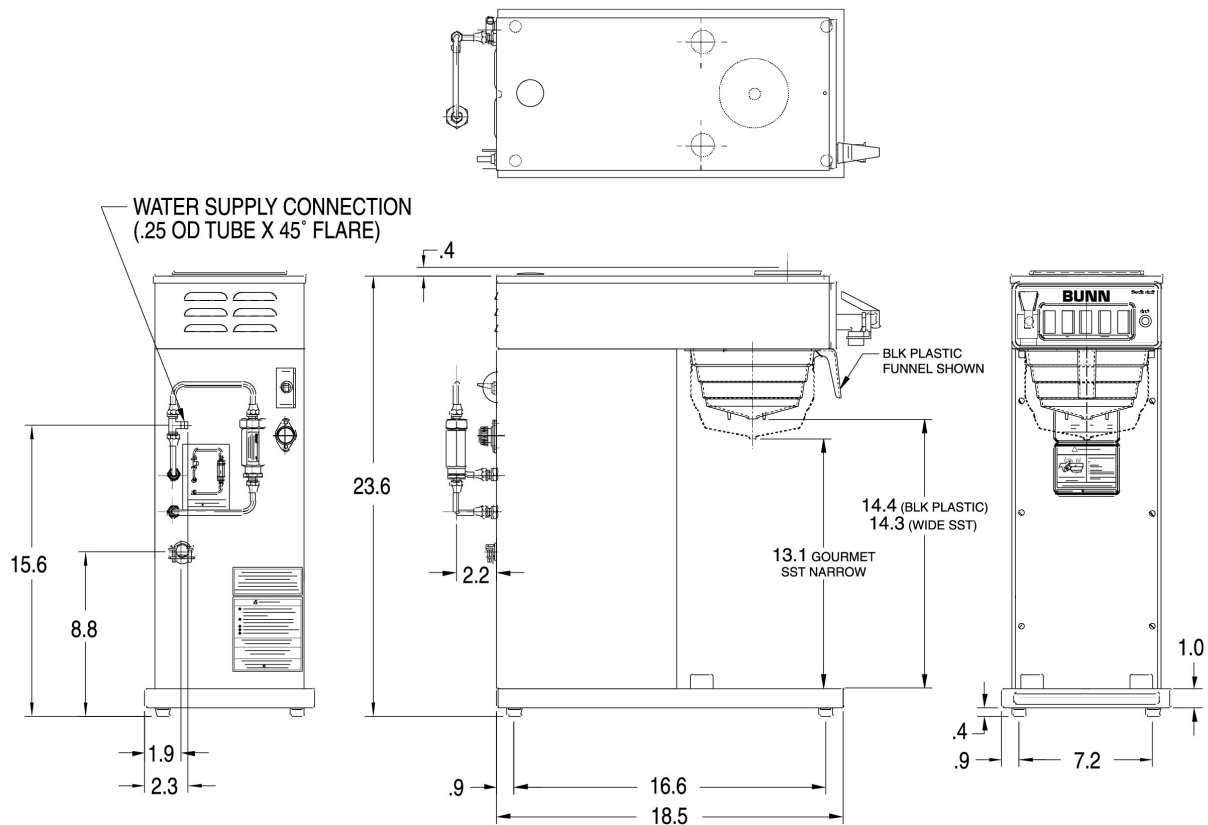

Related products

- 20115.0000 Regular Paper Filters 1000/case
- 20583.0003 Funnel
- 30200.1000 EQ-17-TL
- 30201.1001 IN LINE ED-17-TL
- 13041.0001 2.5L Push Button Airpot(1pk)
- 13041.0101 2.5L Push Button Airpot(6pk)
- 28696.0002 2.2L Push Button Airpot (1pk)
- 28696.0006 2.2L Push Button Airpot (6pk)
- 32125.0000 2.5L Lever Action Airpot (1pk)
- 32125.0100 2.5L Lever Action Airpot (6pk)

Product No	Product Category	Water Access	Electrical (Voltage)	UPC
38700.0010	Coffee Brewer	Plumbed	120	72504081458
Coffee Server Type	Coffee Capacity Range	Brewer Type	Finish	Number of Wires (+GND)
Airpot	Medium	Automatics Thermal Systems	Stainless	2
Cord Attached	Plug Type	BrewLOGIC	BrewWIZARD	2D Format CAD Available
Yes	NEMA 5-15P	Yes	Yes	Yes
Minimum Input Pressure	Maximum Input Pressure	Inlet Water Fitting	Digital Brewer Control	Faucet Location
20 PSI	90 PSI	1/4" Male Flare Fitting	Yes	Upper
Funnel Type	Machine Depth	Machine Width	Machine Height	Shipping Box Length
Black Plastic	18.5 in	9 in	23.6 in	25.2 in

Shipping Box Width	Shipping Box Height	Shipping Weight	Volume of shipped box
11.3 in	27.8 in	35.21 lb	4.58 ft ³

Electric & Capacity

Electrical Configuration Option
 Volts-Factory Wired: 120
 Phase-Factory Wired: 1
 Watts-Factory Wired: 1500
 Hertz-Factory Wired: 60
 Amps-Factory Wired: 12.5