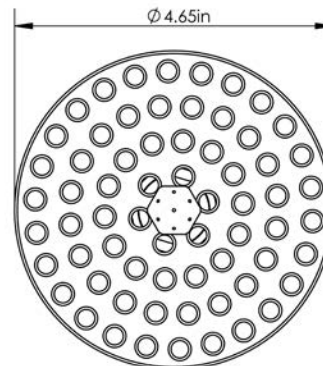

SU-16 TOP VIEW

SU-16UM TOP VIEW

FRONT VIEW

SIDE VIEW

SU-16P Glass Rinsers for Perforated Drainboards

FACTORY INSTALL ONLY

ADVANCE TABCO is constantly engaged in a program of improving our products. Therefore, we reserve the right to change specifications without prior notice.