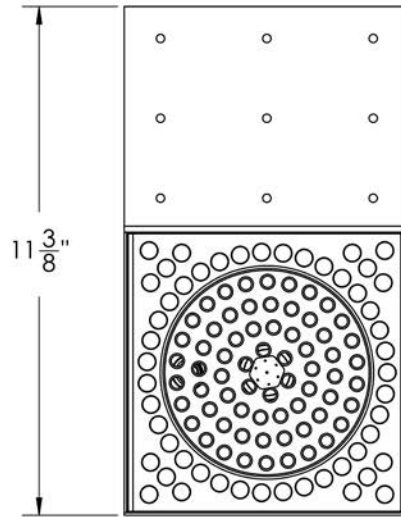

SU-16UM TOP VIEW