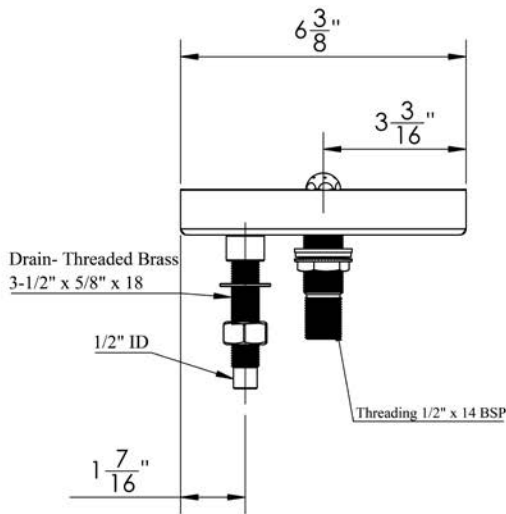

DIMENSIONS and SPECIFICATIONS

TOL Overall: ± .500" Interior: ± .250"

ALL DIMENSIONS ARE TYPICAL

SU-16/SU-16UM Glass Rinsers

FACTORY INSTALL ONLY

Requires Check Valve, Shut-Off and Pressure Regulator Set To 15 PSI (Supplied By Others).

Press this Round Plate for Rinsing action

FRONT VIEW

SU-16P Glass Rinsers for Perforated Drainboards

FACTORY INSTALL ONLY

ADVANCE TABCO is constantly engaged in a program of improving our products. Therefore, we reserve the right to change specifications without prior notice.