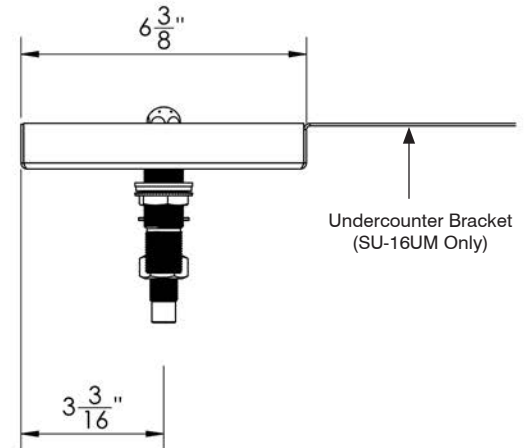

DIMENSIONS and SPECIFICATIONS

TOL Overall: ± .500" Interior: ± .250"

ALL DIMENSIONS ARE TYPICAL

SU-16/SU-16UM Glass Rinsers

FACTORY INSTALL ONLY

Requires Check Valve, Shut-Off and Pressure Regulator Set To 15 PSI (Supplied By Others).

Press this Round Plate for Rinsing action

SIDE VIEW

SU-16P Glass Rinsers for Perforated Drainboards

FACTORY INSTALL ONLY

ADVANCE TABCO is constantly engaged in a program of improving our products. Therefore, we reserve the right to change specifications without prior notice.