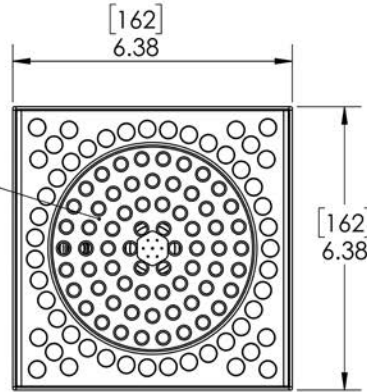

DIMENSIONS and SPECIFICATIONS

TOL Overall: ± .500" Interior: ± .250"

ALL DIMENSIONS ARE TYPICAL

SU-16/SU-16UM Glass Rinsers

FACTORY INSTALL ONLY

Requires Check Valve, Shut-Off and Pressure Regulator Set To 15 PSI (Supplied By Others).

Press this Round Plate for Rinsing action

SU-16 TOP VIEW