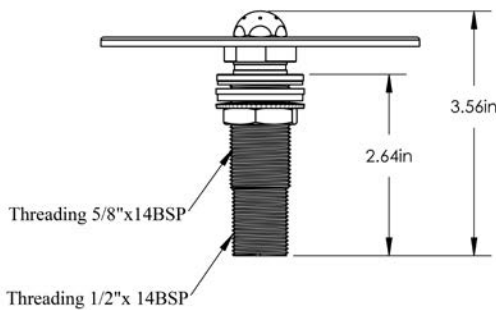

SU-16 TOP VIEW

SU-16UM TOP VIEW

FRONT VIEW

SIDE VIEW

SU-16P Glass Rinsers for Perforated Drainboards

FACTORY INSTALL ONLY

ADVANCE TABCO is constantly engaged in a program of improving our products. Therefore, we reserve the right to change specifications without prior notice.