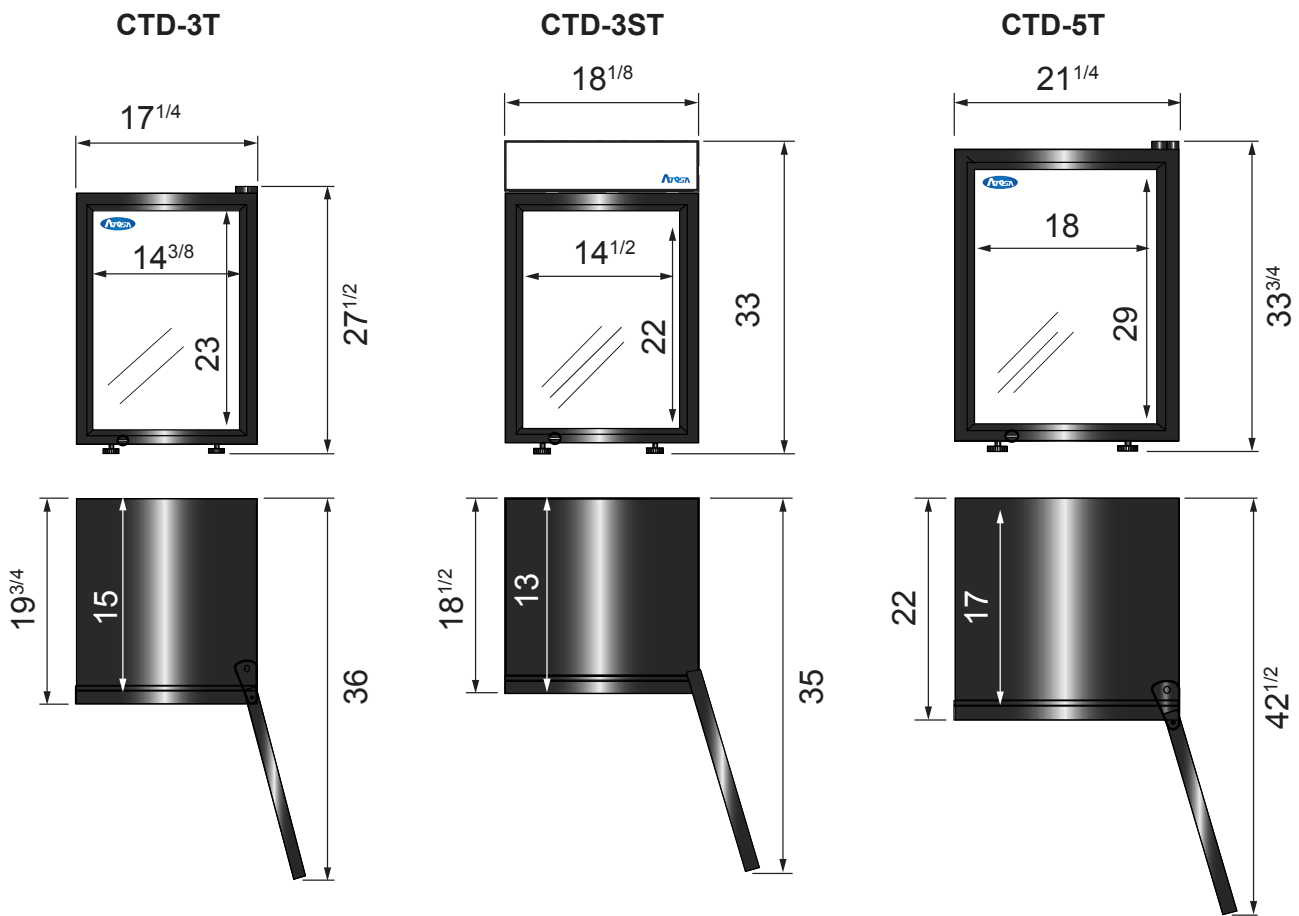

"WE MAKE THE KITCHEN BETTER!"

ATOSA USA, INC.

Toll Free: 855-855-0399 Email: info@atosausa.com

www.atosa.com | www.atosausa.com

California, Colorado, Florida, Georgia, Illinois,

New Jersey, Ohio, Texas, Washington

SPECIFICATIONS

Models	Door	Capacity (Cu.Ft.)	Shelves	Amps(A)	Voltage (V/Hz/Ph)	HP	Refrigerant	Exterior Dimensions (inch)	Interior Dimensions (inch)	Net Weight (lbs)	Gross Weight (lbs)
CTD-3T	1	2.4	2	0.65	115/60/1	1/10	R600a	17^{1/4}×19^{3/4}×27^{1/2}	14^{3/8}×15×23	52	57
CTD-3ST	1	2.4	2	1.0	115/60/1	1/8	R600a	18^{1/8}×18^{1/2}×33	14^{1/2}×13×22	64	70
CTD-5T	1	4.6	3	1.5	115/60/1	1/8	R600a	21^{1/4}×22×33^{3/4}	18×17×29	88	95
CTD-7T	1	7.0	3	1.3	115/60/1	1/8	R600a	21^{1/2}×24×38	20^{1/4}×18^{1/4}×31^{5/8}	101	113

PLAN VIEW