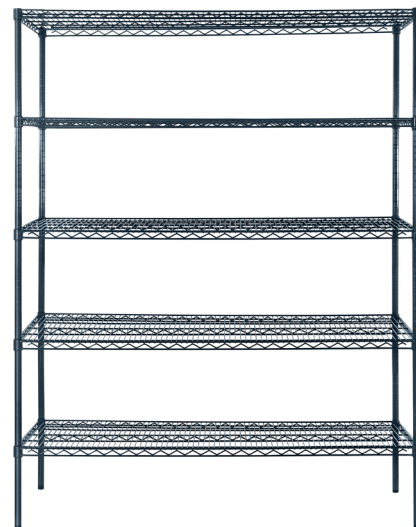

5-SHELF EPOXY SHELVING UNIT

15 YEAR RUST AND CORROSION WARRANTY

REV. 05/24