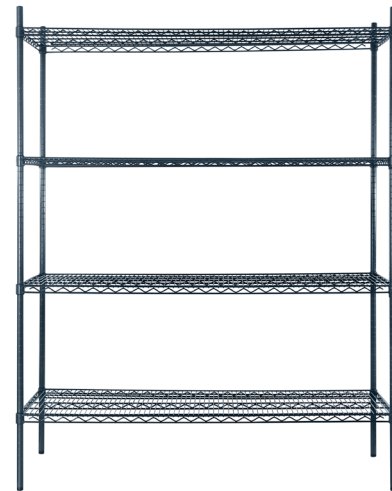

Slate Grey Epoxy Coated Shelving Kits

Standard Features

- Epoxy coated, corrosion resistant, slate gray color
- (4) and (5) shelf kits include double locking sleeves and 4 posts
- 74" and 86" posts
- 18" & 24" depths
- 24", 36", 48", 60" & 72" shelf widths
- 74" & 86" posts (split posts)

Optional Accessories

- MWSLS01 - Double locking sleeves
- MWSC5 - Collar casters optional
- MWSSH01 - S-hooks optional
- MWSSH01 - 8 each per pack
- MWSLS01 - 20 each per pack

MODELS:

MWSSE182474 / MWSSE183674 / MWSSE184874
MWSSE186074 / MWSSE187274 / MWSSE242474
MWSSE243674 / MWSSE244874 / MWSSE246074
MWSSE247274

MWSSE182486 / MWSSE183686 / MWSSE184886
MWSSE186086 / MWSSE187286 / MWSSE242486
MWSSE243686 / MWSSE244886 / MWSSE246086
MWSSE247286

4-SHELF EPOXY SHELVING UNIT