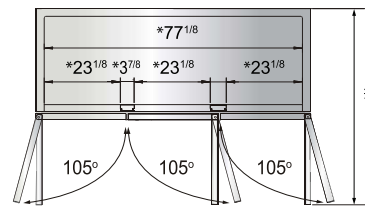

Toll Free: 855-855-0399 Email: info@atosausa.com
 www.atosa.com | www.atosausa.com
 California, Colorado, Florida, Georgia, Illinois,
 New Jersey, Ohio, Texas, Washington

SPECIFICATIONS

Models	Door	Capacity (Cu.Ft.)	Shelves	Casters (inch)	Amps (A)	Voltage (V/Hz/Ph)	HP	Refrigerant	Exterior Dimensions (inch)	Net Weight (lbs)	Gross Weight (lbs)
MBF8505GR	1	19.1	3	4	2.1	115/60/1	1/7	R290	27×31 ^{7/10} ×83 ^{1/10}	249	282
MBF8506GR	2	28.5	6	4	3.2	115/60/1	1/5	R290	39 ^{1/2} ×31 ^{7/10} ×83 ^{1/10}	317	365
MBF8507GR	2	43.8	6	4	3.2	115/60/1	1/5	R290	54 ^{2/5} ×31 ^{7/10} ×83 ^{1/10}	397	452
MBF8508GR	3	68	9	4	4.2	115/60/1	1/4	R290	81 ^{9/10} ×31 ^{7/10} ×83 ^{1/10}	538	615

PLAN VIEW

MBF8505GR

MBF8506GR

MBF8507GR

MBF8508GR

*Interior Dimensions

SELF-CLOSING AND STAY OPEN DOOR FEATURE

Casters