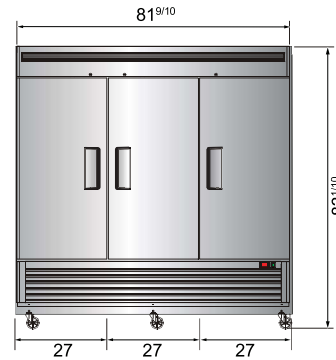

Toll Free: 855-855-0399 Email: info@atosausa.com
 www.atosa.com | www.atosausa.com
 California, Colorado, Florida, Georgia, Illinois,
 New Jersey, Ohio, Texas, Washington

SPECIFICATIONS

Models	Door	Capacity (Cu.Ft.)	Shelves	Casters (inch)	Amps (A)	Voltage (V/Hz/Ph)	HP	Refrigerant	Exterior Dimensions (inch)	Net Weight (lbs)	Gross Weight (lbs)
MBF8505GR	1	19.1	3	4	2.1	115/60/1	1/7	R290	27×31 ^{7/10} ×83 ^{1/10}	249	282
MBF8506GR	2	28.5	6	4	3.2	115/60/1	1/5	R290	39 ^{1/2} ×31 ^{7/10} ×83 ^{1/10}	317	365
MBF8507GR	2	43.8	6	4	3.2	115/60/1	1/5	R290	54 ^{2/5} ×31 ^{7/10} ×83 ^{1/10}	397	452
MBF8508GR	3	68	9	4	4.2	115/60/1	1/4	R290	81 ^{9/10} ×31 ^{7/10} ×83 ^{1/10}	538	615

PLAN VIEW

MBF8505GR

MBF8506GR

MBF8507GR

MBF8508GR

*Interior Dimensions

SELF-CLOSING AND STAY OPEN DOOR FEATURE

Casters