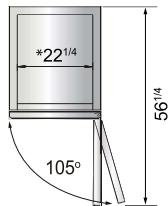

Toll Free: 855-855-0399 Email: info@atosausa.com
 www.atosa.com | www.atosausa.com
 California, Colorado, Florida, Georgia, Illinois,
 New Jersey, Ohio, Texas, Washington

SPECIFICATIONS

Models	Door	Capacity (Cu.Ft.)	Shelves	Casters (inch)	Amps (A)	Voltage (V/Hz/Ph)	HP	Refrigerant	Exterior Dimensions (inch)	Net Weight (lbs)	Gross Weight (lbs)
MBF8505GR	1	19.1	3	4	2.1	115/60/1	1/7	R290	27×31 ^{7/10} ×83 ^{1/10}	249	282
MBF8506GR	2	28.5	6	4	3.2	115/60/1	1/5	R290	39 ^{1/2} ×31 ^{7/10} ×83 ^{1/10}	317	365
MBF8507GR	2	43.8	6	4	3.2	115/60/1	1/5	R290	54 ^{2/5} ×31 ^{7/10} ×83 ^{1/10}	397	452
MBF8508GR	3	68	9	4	4.2	115/60/1	1/4	R290	81 ^{9/10} ×31 ^{7/10} ×83 ^{1/10}	538	615

PLAN VIEW

MBF8505GR

MBF8506GR

MBF8507GR

MBF8508GR

*Interior Dimensions

SELF-CLOSING AND STAY OPEN DOOR FEATURE

Casters

Epoxy shelves

Door lock

Down duct

Temperature control

NEMA 5-15P

NEMA 15A/125V