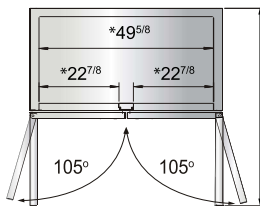

Toll Free: 855-855-0399 Email: info@atosausa.com
 www.atosa.com | www.atosausa.com
 California, Colorado, Florida, Georgia, Illinois,
 New Jersey, Ohio, Texas, Washington

SPECIFICATIONS

Models	Door	Capacity (Cu.Ft.)	Shelves	Casters (inch)	Amps (A)	Voltage (V/Hz/Ph)	HP	Refrigerant	Exterior Dimensions (inch)	Net Weight (lbs)	Gross Weight (lbs)
MBF8505GR	1	19.1	3	4	2.1	115/60/1	1/7	R290	27×31 ^{7/10} ×83 ^{1/10}	249	282
MBF8506GR	2	28.5	6	4	3.2	115/60/1	1/5	R290	39 ^{1/2} ×31 ^{7/10} ×83 ^{1/10}	317	365
MBF8507GR	2	43.8	6	4	3.2	115/60/1	1/5	R290	54 ^{2/5} ×31 ^{7/10} ×83 ^{1/10}	397	452
MBF8508GR	3	68	9	4	4.2	115/60/1	1/4	R290	81 ^{9/10} ×31 ^{7/10} ×83 ^{1/10}	538	615

PLAN VIEW

MBF8505GR

MBF8506GR

MBF8507GR

MBF8508GR

*Interior Dimensions

SELF-CLOSING AND STAY OPEN DOOR FEATURE

Casters