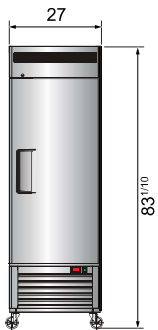

PLAN VIEW

MBF8505GR