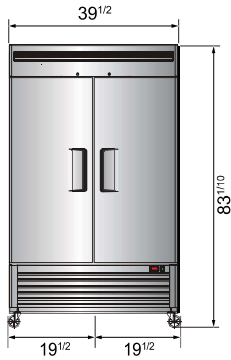

Toll Free: 855-855-0399 Email: info@atosausa.com
 www.atosa.com | www.atosausa.com
 California, Colorado, Florida, Georgia, Illinois,
 New Jersey, Ohio, Texas, Washington

SPECIFICATIONS

Models	Door	Capacity (Cu.Ft.)	Shelves	Casters (inch)	Amps (A)	Voltage (V/Hz/Ph)	HP	Refrigerant	Exterior Dimensions (inch)	Net Weight (lbs)	Gross Weight (lbs)
MBF8505GR	1	19.1	3	4	2.1	115/60/1	1/7	R290	27×31 ^{7/10} ×83 ^{1/10}	249	282
MBF8506GR	2	28.5	6	4	3.2	115/60/1	1/5	R290	39 ^{1/2} ×31 ^{7/10} ×83 ^{1/10}	317	365
MBF8507GR	2	43.8	6	4	3.2	115/60/1	1/5	R290	54 ^{2/5} ×31 ^{7/10} ×83 ^{1/10}	397	452
MBF8508GR	3	68	9	4	4.2	115/60/1	1/4	R290	81 ^{9/10} ×31 ^{7/10} ×83 ^{1/10}	538	615

PLAN VIEW

MBF8505GR

MBF8506GR

MBF8507GR

MBF8508GR

*Interior Dimensions

SELF-CLOSING AND STAY OPEN DOOR FEATURE

Casters