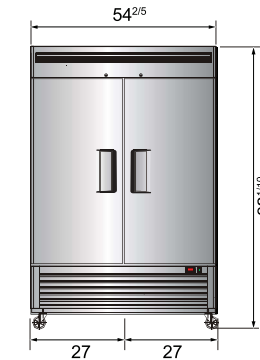

Toll Free: 855-855-0399 Email: info@atosausa.com
 www.atosa.com | www.atosausa.com
 California, Colorado, Florida, Georgia, Illinois,
 New Jersey, Ohio, Texas, Washington

SPECIFICATIONS

Models	Door	Capacity (Cu.Ft.)	Shelves	Casters (inch)	Amps (A)	Voltage (V/Hz/Ph)	HP	Refrigerant	Exterior Dimensions (inch)	Net Weight (lbs)	Gross Weight (lbs)
MBF8505GR	1	19.1	3	4	2.1	115/60/1	1/7	R290	27×31 ^{7/10} ×83 ^{1/10}	249	282
MBF8506GR	2	28.5	6	4	3.2	115/60/1	1/5	R290	39 ^{1/2} ×31 ^{7/10} ×83 ^{1/10}	317	365
MBF8507GR	2	43.8	6	4	3.2	115/60/1	1/5	R290	54 ^{2/5} ×31 ^{7/10} ×83 ^{1/10}	397	452
MBF8508GR	3	68	9	4	4.2	115/60/1	1/4	R290	81 ^{9/10} ×31 ^{7/10} ×83 ^{1/10}	538	615

PLAN VIEW

MBF8505GR

MBF8506GR

MBF8507GR

MBF8508GR

*Interior Dimensions

SELF-CLOSING AND STAY OPEN DOOR FEATURE

Casters