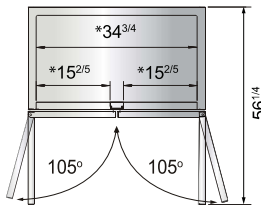

Toll Free: 855-855-0399 Email: info@atosausa.com
 www.atosa.com | www.atosausa.com
 California, Colorado, Florida, Georgia, Illinois,
 New Jersey, Ohio, Texas, Washington

SPECIFICATIONS

Models	Door	Capacity (Cu.Ft.)	Shelves	Casters (inch)	Amps (A)	Voltage (V/Hz/Ph)	HP	Refrigerant	Exterior Dimensions (inch)	Net Weight (lbs)	Gross Weight (lbs)
MBF8505GR	1	19.1	3	4	2.1	115/60/1	1/7	R290	27×31 ^{7/10} ×83 ^{1/10}	249	282
MBF8506GR	2	28.5	6	4	3.2	115/60/1	1/5	R290	39 ^{1/2} ×31 ^{7/10} ×83 ^{1/10}	317	365
MBF8507GR	2	43.8	6	4	3.2	115/60/1	1/5	R290	54 ^{2/5} ×31 ^{7/10} ×83 ^{1/10}	397	452
MBF8508GR	3	68	9	4	4.2	115/60/1	1/4	R290	81 ^{9/10} ×31 ^{7/10} ×83 ^{1/10}	538	615

PLAN VIEW

MBF8505GR

MBF8506GR

MBF8507GR

MBF8508GR

*Interior Dimensions

SELF-CLOSING AND STAY OPEN DOOR FEATURE

Casters