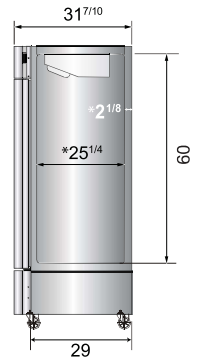

Toll Free: 855-855-0399 Email: info@atosausa.com
 www.atosa.com | www.atosausa.com
 California, Colorado, Florida, Georgia, Illinois,
 New Jersey, Ohio, Texas, Washington

SPECIFICATIONS

Models	Door	Capacity (Cu.Ft.)	Shelves	Casters (inch)	Amps (A)	Voltage (V/Hz/Ph)	HP	Refrigerant	Exterior Dimensions (inch)	Net Weight (lbs)	Gross Weight (lbs)
MBF8505GR	1	19.1	3	4	2.1	115/60/1	1/7	R290	27×31 ^{7/10} ×83 ^{1/10}	249	282
MBF8506GR	2	28.5	6	4	3.2	115/60/1	1/5	R290	39 ^{1/2} ×31 ^{7/10} ×83 ^{1/10}	317	365
MBF8507GR	2	43.8	6	4	3.2	115/60/1	1/5	R290	54 ^{2/5} ×31 ^{7/10} ×83 ^{1/10}	397	452
MBF8508GR	3	68	9	4	4.2	115/60/1	1/4	R290	81 ^{9/10} ×31 ^{7/10} ×83 ^{1/10}	538	615

PLAN VIEW

MBF8505GR

MBF8506GR

MBF8507GR

MBF8508GR

*Interior Dimensions

SELF-CLOSING AND STAY OPEN DOOR FEATURE

Casters

Epoxy shelves

Door lock

Down duct

Temperature control

NEMA 5-15P

NEMA 15A/125V