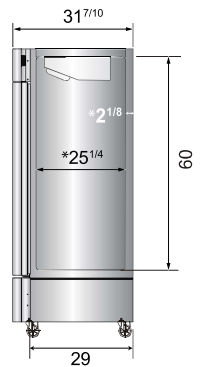

## SPECIFICATIONS

Models	Door	Capacity (Cu.Ft.)	Shelves	Casters (inch)	Amps (A)	Voltage (V/Hz/Ph)	HP	Refrigerant	Exterior Dimensions (inch)	Net Weight (lbs)	Gross Weight (lbs)
MBF8501GR	1	19.1	3	4	6.3	115/60/1	1/2	R290	27×31 <sup>7/10</sup> ×83 <sup>1/10</sup>	265	298
MBF8502GR	2	28.5	6	4	8.6	115/60/1	3/4	R290	39 <sup>1/2</sup> ×31 <sup>7/10</sup> ×83 <sup>1/10</sup>	330	379
MBF8503GR	2	44.8	6	4	8.6	115/60/1	3/4	R290	54 <sup>2/5</sup> ×31 <sup>7/10</sup> ×83 <sup>1/10</sup>	410	465
MBF8504GR	3	68	9	4	6.2	208-230/115/60/1	1	R290	81 <sup>9/10</sup> ×31 <sup>7/10</sup> ×83 <sup>1/10</sup>	551	628

## PLAN VIEW

**MBF8501GR**

**MBF8502GR**

**MBF8503GR**

**MBF8504GR**

\*Interior Dimensions

SELF-CLOSING AND STAY OPEN DOOR FEATURE

Casters