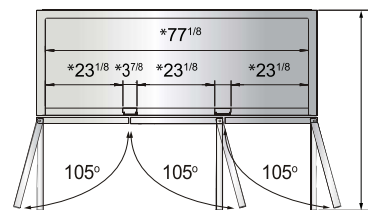

## SPECIFICATIONS

Models	Door	Capacity (Cu.Ft.)	Shelves	Casters (inch)	Amps (A)	Voltage (V/Hz/Ph)	HP	Refrigerant	Exterior Dimensions (inch)	Net Weight (lbs)	Gross Weight (lbs)
MBF8501GR	1	19.1	3	4	6.3	115/60/1	1/2	R290	27×31 <sup>7/10</sup> ×83 <sup>1/10</sup>	265	298
MBF8502GR	2	28.5	6	4	8.6	115/60/1	3/4	R290	39 <sup>1/2</sup> ×31 <sup>7/10</sup> ×83 <sup>1/10</sup>	330	379
MBF8503GR	2	44.8	6	4	8.6	115/60/1	3/4	R290	54 <sup>2/5</sup> ×31 <sup>7/10</sup> ×83 <sup>1/10</sup>	410	465
MBF8504GR	3	68	9	4	6.2	208-230/115/60/1	1	R290	81 <sup>9/10</sup> ×31 <sup>7/10</sup> ×83 <sup>1/10</sup>	551	628

## PLAN VIEW

**MBF8501GR**

**MBF8502GR**

**MBF8503GR**

**MBF8504GR**

\*Interior Dimensions

SELF-CLOSING AND STAY OPEN DOOR FEATURE

Casters