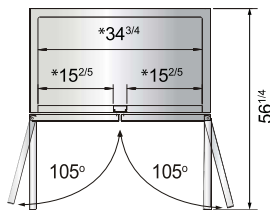

## SPECIFICATIONS

Models	Door	Capacity (Cu.Ft.)	Shelves	Casters (inch)	Amps (A)	Voltage (V/Hz/Ph)	HP	Refrigerant	Exterior Dimensions (inch)	Net Weight (lbs)	Gross Weight (lbs)
MBF8501GR	1	19.1	3	4	6.3	115/60/1	1/2	R290	27×31 <sup>7/10</sup> ×83 <sup>1/10</sup>	265	298
MBF8502GR	2	28.5	6	4	8.6	115/60/1	3/4	R290	39 <sup>1/2</sup> ×31 <sup>7/10</sup> ×83 <sup>1/10</sup>	330	379
MBF8503GR	2	44.8	6	4	8.6	115/60/1	3/4	R290	54 <sup>2/5</sup> ×31 <sup>7/10</sup> ×83 <sup>1/10</sup>	410	465
MBF8504GR	3	68	9	4	6.2	208-230/115/60/1	1	R290	81 <sup>9/10</sup> ×31 <sup>7/10</sup> ×83 <sup>1/10</sup>	551	628

## PLAN VIEW

**MBF8501GR**

**MBF8502GR**

**MBF8503GR**

**MBF8504GR**

\*Interior Dimensions

SELF-CLOSING AND STAY OPEN DOOR FEATURE

Casters