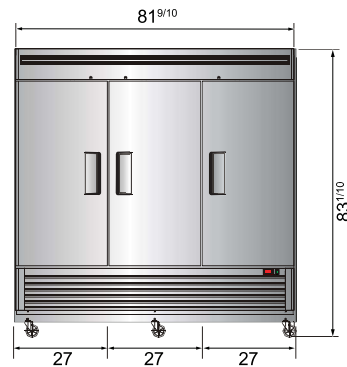

## SPECIFICATIONS

Models	Door	Capacity (Cu.Ft.)	Shelves	Casters (inch)	Amps (A)	Voltage (V/Hz/Ph)	HP	Refrigerant	Exterior Dimensions (inch)	Net Weight (lbs)	Gross Weight (lbs)
MBF8501GR	1	19.1	3	4	6.3	115/60/1	1/2	R290	27×31 <sup>7/10</sup> ×83 <sup>1/10</sup>	265	298
MBF8502GR	2	28.5	6	4	8.6	115/60/1	3/4	R290	39 <sup>1/2</sup> ×31 <sup>7/10</sup> ×83 <sup>1/10</sup>	330	379
MBF8503GR	2	44.8	6	4	8.6	115/60/1	3/4	R290	54 <sup>2/5</sup> ×31 <sup>7/10</sup> ×83 <sup>1/10</sup>	410	465
MBF8504GR	3	68	9	4	6.2	208-230/115/60/1	1	R290	81 <sup>9/10</sup> ×31 <sup>7/10</sup> ×83 <sup>1/10</sup>	551	628

## PLAN VIEW

**MBF8501GR**

**MBF8502GR**

**MBF8503GR**

**MBF8504GR**

\*Interior Dimensions

SELF-CLOSING AND STAY OPEN DOOR FEATURE

Casters