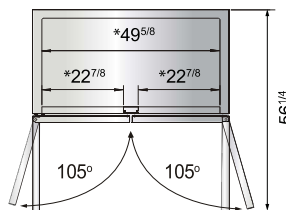

## SPECIFICATIONS

Models	Door	Capacity (Cu.Ft.)	Shelves	Casters (inch)	Amps (A)	Voltage (V/Hz/Ph)	HP	Refrigerant	Exterior Dimensions (inch)	Net Weight (lbs)	Gross Weight (lbs)
MBF8501GR	1	19.1	3	4	6.3	115/60/1	1/2	R290	27×31 <sup>7/10</sup> ×83 <sup>1/10</sup>	265	298
MBF8502GR	2	28.5	6	4	8.6	115/60/1	3/4	R290	39 <sup>1/2</sup> ×31 <sup>7/10</sup> ×83 <sup>1/10</sup>	330	379
MBF8503GR	2	44.8	6	4	8.6	115/60/1	3/4	R290	54 <sup>2/5</sup> ×31 <sup>7/10</sup> ×83 <sup>1/10</sup>	410	465
MBF8504GR	3	68	9	4	6.2	208-230/115/60/1	1	R290	81 <sup>9/10</sup> ×31 <sup>7/10</sup> ×83 <sup>1/10</sup>	551	628

## PLAN VIEW

**MBF8501GR**

**MBF8502GR**

**MBF8503GR**

**MBF8504GR**

\*Interior Dimensions

SELF-CLOSING AND STAY OPEN DOOR FEATURE

Casters