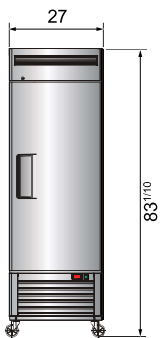

PLAN VIEW

MBF8501GR