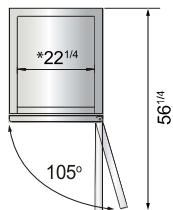

## SPECIFICATIONS

Models	Door	Capacity (Cu.Ft.)	Shelves	Casters (inch)	Amps (A)	Voltage (V/Hz/Ph)	HP	Refrigerant	Exterior Dimensions (inch)	Net Weight (lbs)	Gross Weight (lbs)
MBF8501GR	1	19.1	3	4	6.3	115/60/1	1/2	R290	27×31 <sup>7/10</sup> ×83 <sup>1/10</sup>	265	298
MBF8502GR	2	28.5	6	4	8.6	115/60/1	3/4	R290	39 <sup>1/2</sup> ×31 <sup>7/10</sup> ×83 <sup>1/10</sup>	330	379
MBF8503GR	2	44.8	6	4	8.6	115/60/1	3/4	R290	54 <sup>2/5</sup> ×31 <sup>7/10</sup> ×83 <sup>1/10</sup>	410	465
MBF8504GR	3	68	9	4	6.2	208-230/115/60/1	1	R290	81 <sup>9/10</sup> ×31 <sup>7/10</sup> ×83 <sup>1/10</sup>	551	628

## PLAN VIEW

**MBF8501GR**

**MBF8502GR**

**MBF8503GR**

**MBF8504GR**

\*Interior Dimensions

SELF-CLOSING AND STAY OPEN DOOR FEATURE

Casters

Epoxy shelves

Door lock

Down duct

Temperature control

MBF8504GR

MBF8501GR  
MBF8503GR