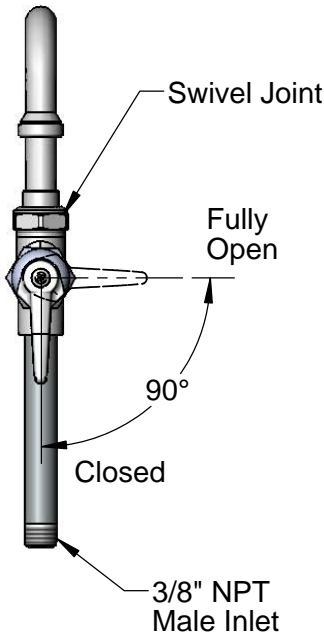

059X
 6" Swing Nozzle
 w/ Stream Regulator
 Outlet

ADA Compliant

This Space for Architect/Engineer Approval

Job Name _____ Date _____

Model Specified _____ Quantity _____

Customer/Wholesaler _____

Contractor _____

Architect/Engineer _____

Swivel Joint

Fully Open

90°

Closed

3/8" NPT
 Male Inlet

1. The Add-On Faucet is an Addition to Pre-Rinse Units and is Installed in Outlets of Base Mixing Faucets of Units Before Fitting Riser Pipes
2. Lever Handle Controls Water On-Off Thru Nozzle Only. Pressure is Always "On" in the Riser Pipe (Controlled by Base Mixing Faucet)

Product Specifications:
 Add-On Faucet w/ Cerama Cartridge & 6" Swing Nozzle
 w/ Stream Regulator Outlet

Drawn KJG	Checked DMH	Approved JHB
---------------------	-----------------------	------------------------

ITEM NO.	SALES NO.	DESCRIPTION
1	B-PT	Stream Regulator Outlet
2	001048-45	Nozzle Tip Washer
3	059X	6" Swivel Nozzle w/ B-PT Stream Regulator Outlet
4	009538-45	Swivel Washer
5	011429-45	Swivel Sleeves (2)
6	001074-45	O-Ring
7	000361-40	Nipple, 3/8" NPT x 5"
8	011278-25	Cerama Cartridge, RTC
9	001638-45	Lever Handle
10	000922-45	Lever Handle Screw