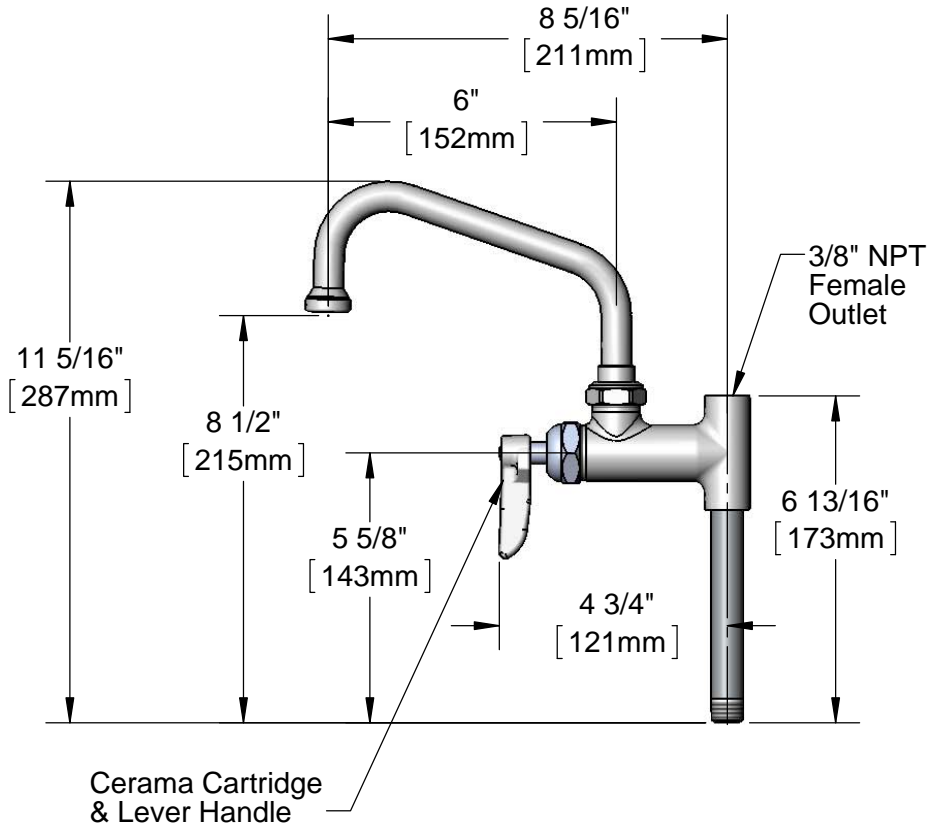

Architect/Engineer _____

Swivel Joint

Fully Open

90°

Closed

3/8" NPT
 Male Inlet

1. The Add-On Faucet is an Addition to Pre-Rinse Units and is Installed in Outlets of Base Mixing Faucets of Units Before Fitting Riser Pipes
2. Lever Handle Controls Water On-Off Thru Nozzle Only. Pressure is Always "On" in the Riser Pipe (Controlled by Base Mixing Faucet)

Product Specifications:
 Add-On Faucet w/ Cerama Cartridge & 6" Swing Nozzle
 w/ Stream Regulator Outlet

Drawn KJG	Checked DMH	Approved JHB
---------------------	-----------------------	------------------------

ITEM NO.	SALES NO.	DESCRIPTION
1	B-PT	Stream Regulator Outlet
2	001048-45	Nozzle Tip Washer
3	059X	6" Swivel Nozzle w/ B-PT Stream Regulator Outlet
4	009538-45	Swivel Washer
5	011429-45	Swivel Sleeves (2)
6	001074-45	O-Ring
7	000361-40	Nipple, 3/8" NPT x 5"
8	011278-25	Cerama Cartridge, RTC
9	001638-45	Lever Handle
10	000922-45	Lever Handle Screw