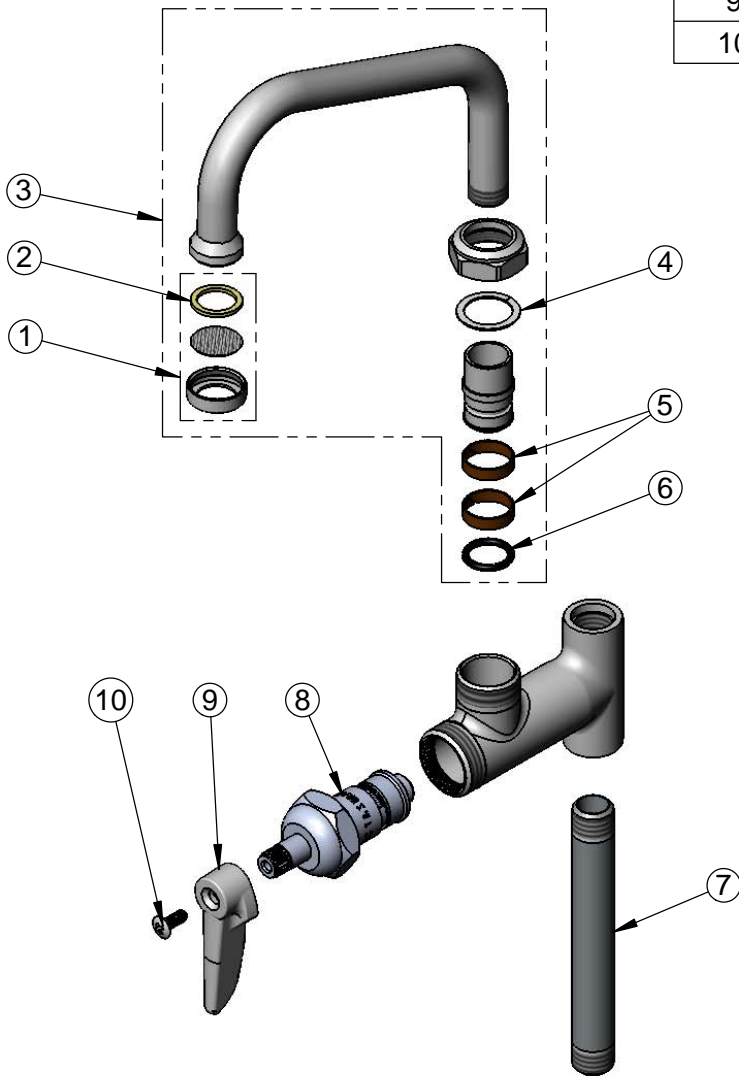

Architect/Engineer _____

Swivel Joint

Fully Open

90°

Closed

3/8" NPT
 Male Inlet

1. The Add-On Faucet is an Addition to Pre-Rinse Units and is Installed in Outlets of Base Mixing Faucets of Units Before Fitting Riser Pipes
2. Lever Handle Controls Water On-Off Thru Nozzle Only. Pressure is Always "On" in the Riser Pipe (Controlled by Base Mixing Faucet)

Product Specifications:
 Add-On Faucet w/ Cerama Cartridge & 6" Swing Nozzle
 w/ Stream Regulator Outlet

Drawn KJG	Checked DMH	Approved JHB
---------------------	-----------------------	------------------------

ITEM NO.	SALES NO.	DESCRIPTION
1	B-PT	Stream Regulator Outlet
2	001048-45	Nozzle Tip Washer
3	059X	6" Swivel Nozzle w/ B-PT Stream Regulator Outlet
4	009538-45	Swivel Washer
5	011429-45	Swivel Sleeves (2)
6	001074-45	O-Ring
7	000361-40	Nipple, 3/8" NPT x 5"
8	011278-25	Cerama Cartridge, RTC
9	001638-45	Lever Handle
10	000922-45	Lever Handle Screw