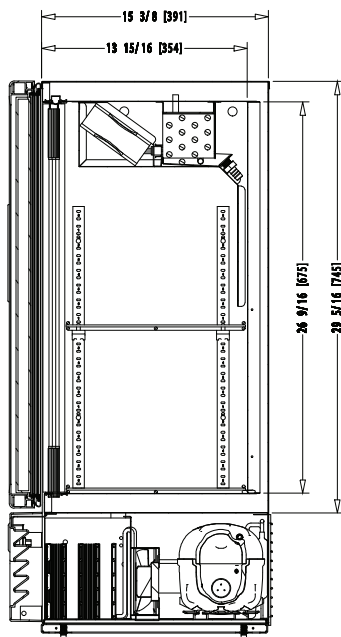

Technical Data / Vertical Beer Frosters

MODEL #	FROSTER-B-280-HC	FROSTER-B-18-HC	FROSTER-B-30-HC
OUTSIDE DIMENSIONS			
Depth	27.75"	27.75"	25.885"
Length	28.25"	28.25"	43.50"
Height	79"	79"	79"
Door Size	29.375" x 55.5"	29.375" x 55.5"	29.375" x 55.5"
Door Type	1 solid swing	1 straight glass swing	2 straight glass swing
INSIDE DIMENSIONS			
Depth	21.75"	21.75"	21.75"
Length	23.5"	23.5"	38.75"
Height	61.5"	61.5"	61.5"
Shelf Size	23" x 19.5"	23" x 19.5"	23" x 19.5"
# of Shelves	4	4	8
# of 12oz. bottles	280	280	490
Capacity: Cubic Foot	18	18	30
SPECIFICATIONS			
Operating Temperature	23°F-39°F	25°F-39°F	25°F-39°F
Refrigerant	R 290	R 290	R 290
Compressor Size HP	1/3	1/3	2 x 1/4
Defrost	3 @ 30 min.	3 @ 30 min.	3 @ 30 min.
Voltage	115V/60Hz/1	115V/60Hz/1	115V/60Hz/1
Amperage	6.5	7.5	10.4
Cord and Plug	yes	yes	yes
SHIPPING DIMENSIONS			
Depth	32.00"	32.00"	32.00"
Length	33"	33"	53"
Height	88"	88"	88"
Gross Weight lbs.	235	315	535
Cubic feet	54	54	108

MINIFROSTER-HC