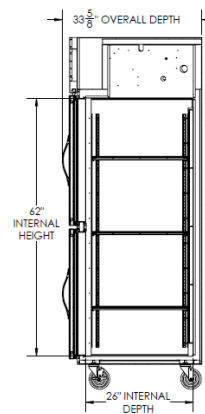

BEVERAGE-AIR

MODEL	HRPS3-1-HG
EXTERNAL DIMENSIONAL DATA	
Width Overall	78"
Depth Overall with Handle	33 5/8"
Height Overall with 6" Casters	84 1/2"
Number of Doors	6
Depth with Door Open 90 °	55 1/8"
Door Opening (in)	21 5/8" x 29 5/8" (6)
INTERNAL DIMENSIONAL DATA	
NET Capacity (cubic ft.)	71.52
Internal Width Overall (in)	74"
Internal Depth Overall (in)	26"
Internal Height Overall (in)	62"
Number of Shelves	9
ELECTRICAL DATA	
Full Load Amperes 115/60/1	10.0
REFRIGERATION DATA	
Horsepower	1/2
WEIGHT DATA	
Gross Weight	823 lbs
Height - Crated	87 1/2"
Width - Crated	81"
Depth - Crated	36"

Top Mount Reach-In Refrigerator

Model: HRPS3-1-HG

Model Views

Plan View

Elevation View

Side View

ELECTRICAL CONNECTION

115/60/1
NEMA-5-15P