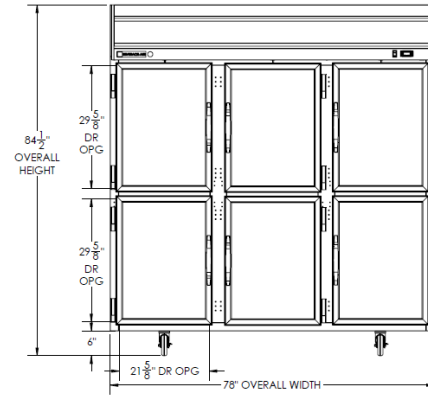

BEVERAGE-AIR

MODEL	HRPS3-1-HG
EXTERNAL DIMENSIONAL DATA	
Width Overall	78"
Depth Overall with Handle	33 5/8"
Height Overall with 6" Casters	84 1/2"
Number of Doors	6
Depth with Door Open 90 °	55 1/8"
Door Opening (in)	21 5/8" x 29 5/8" (6)
INTERNAL DIMENSIONAL DATA	
NET Capacity (cubic ft.)	71.52
Internal Width Overall (in)	74"
Internal Depth Overall (in)	26"
Internal Height Overall (in)	62"
Number of Shelves	9
ELECTRICAL DATA	
Full Load Amperes 115/60/1	10.0
REFRIGERATION DATA	
Horsepower	1/2
WEIGHT DATA	
Gross Weight	823 lbs
Height - Crated	87 1/2"
Width - Crated	81"
Depth - Crated	36"

Top Mount Reach-In Refrigerator

Model: HRPS3-1-HG

Model Views

Plan View

Elevation View

Side View

ELECTRICAL CONNECTION

115/60/1
NEMA-5-15P