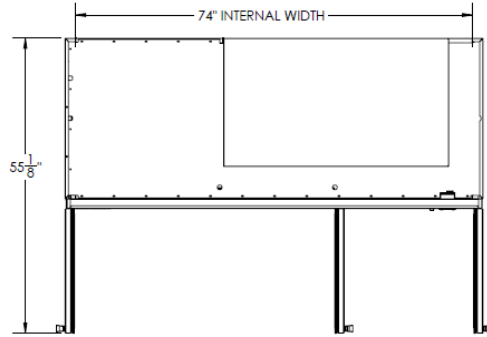

BEVERAGE-AIR

MODEL	HRPS3-1-HG
EXTERNAL DIMENSIONAL DATA	
Width Overall	78"
Depth Overall with Handle	33 5/8"
Height Overall with 6" Casters	84 1/2"
Number of Doors	6
Depth with Door Open 90 °	55 1/8"
Door Opening (in)	21 5/8" x 29 5/8" (6)
INTERNAL DIMENSIONAL DATA	
NET Capacity (cubic ft.)	71.52
Internal Width Overall (in)	74"
Internal Depth Overall (in)	26"
Internal Height Overall (in)	62"
Number of Shelves	9
ELECTRICAL DATA	
Full Load Amperes 115/60/1	10.0
REFRIGERATION DATA	
Horsepower	1/2
WEIGHT DATA	
Gross Weight	823 lbs
Height - Crated	87 1/2"
Width - Crated	81"
Depth - Crated	36"

Top Mount Reach-In Refrigerator

Model: HRPS3-1-HG

Model Views