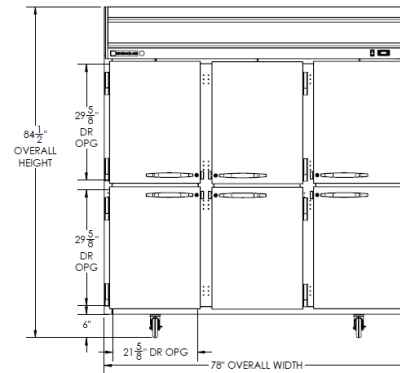

Plan View

Elevation View