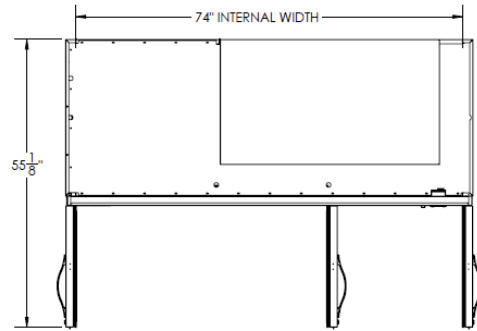

BEVERAGE-AIR

MODEL	HRS3HC-1HS
EXTERNAL DIMENSIONAL DATA	
Width Overall	78"
Depth Overall with Handle	33 5/8"
Height Overall with 6" Casters	84 1/2"
Number of Doors	6
Depth with Door Open 90°	55 1/8"
Door Opening (in)	21 5/8" x 29 5/8" (6)
Shelf Area (sq. in)	552 1/2"
INTERNAL DIMENSIONAL DATA	
NET Capacity (cubic ft.)	71.52
Internal Width Overall (in)	74"
Internal Depth Overall (in)	26"
Internal Height Overall (in)	62"
Number of Shelves	9
ELECTRICAL DATA	
Full Load Amperes 115/60/1	10.0
REFRIGERATION DATA	
Horsepower	1/2
WEIGHT DATA	
Gross Weight (kgs)	693 lbs
Height - Crated	87 1/2"
Width - Crated	81"
Depth - Crated	35"

Top Mount Reach-In Refrigerator

Model: HRS3HC-1HS

Model Views