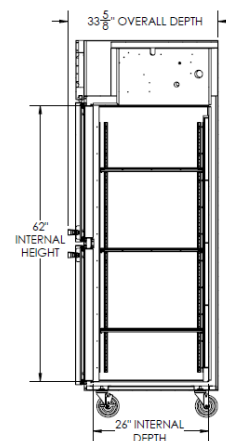

BEVERAGE-AIR

MODEL	HRS3HC-1HS
EXTERNAL DIMENSIONAL DATA	
Width Overall	78"
Depth Overall with Handle	33 5/8"
Height Overall with 6" Casters	84 1/2"
Number of Doors	6
Depth with Door Open 90°	55 1/8"
Door Opening (in)	21 5/8" x 29 5/8" (6)
Shelf Area (sq. in)	552 1/2"
INTERNAL DIMENSIONAL DATA	
NET Capacity (cubic ft.)	71.52
Internal Width Overall (in)	74"
Internal Depth Overall (in)	26"
Internal Height Overall (in)	62"
Number of Shelves	9
ELECTRICAL DATA	
Full Load Amperes 115/60/1	10.0
REFRIGERATION DATA	
Horsepower	1/2
WEIGHT DATA	
Gross Weight (kgs)	693 lbs
Height - Crated	87 1/2"
Width - Crated	81"
Depth - Crated	35"

Top Mount Reach-In Refrigerator

Model: HRS3HC-1HS

Model Views

Plan View

Elevation View

Side View

ELECTRICAL CONNECTION

115/60/1
NEMA-5-15P