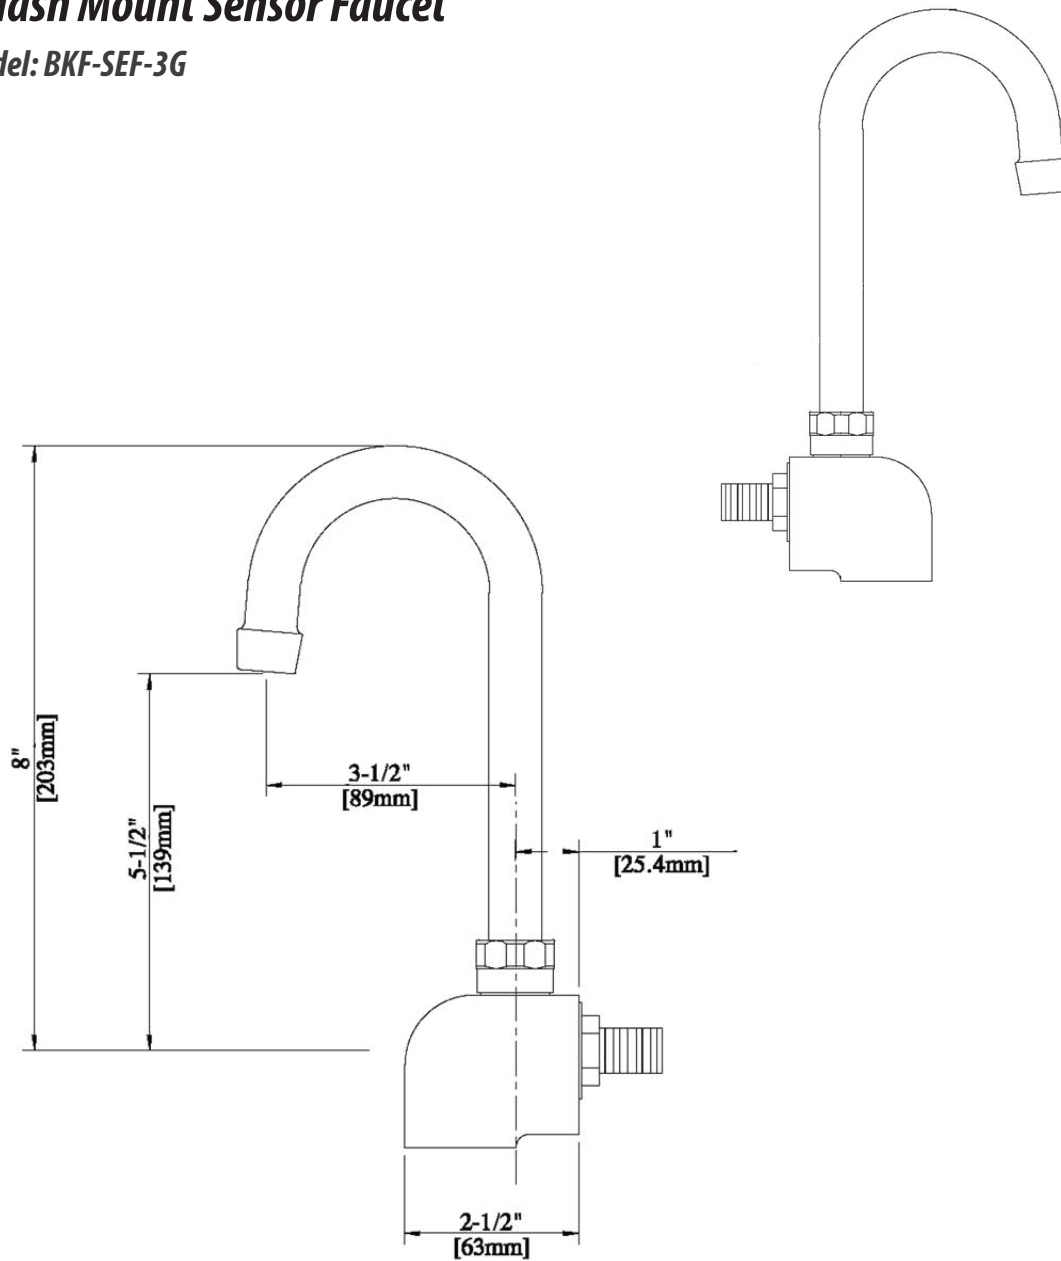

Use your smart phone to scan the above QR code to visit our website: www.bk-resources.com

Splash Mount Sensor Faucet

Model: BKF-SEF-3G

Options:

BKF-C414-VR
Vandal Resistant Aerator - .5 GPM

Product Specifications:

- 3-1/2" Gooseneck Spout
- Hands-Free Use
- Battery or Plug-in Options

Splash Mount Sensor Faucet

Model: BKF-SEF-3G

BKF-SEF-3G ISO VIEW
Scale = NTS

Exploded Parts Detail:

Diagram #	Quantity	Part Number	Description
1	1	SEF-XX3022	Control Box
2	1	SEF-2X5034	Mixing Valve
3	1	BKF-SPT-3G	3G Spout
4	1	SEF-2X5079	Faucet Body
5	1	SEF-2X5001	Water Line