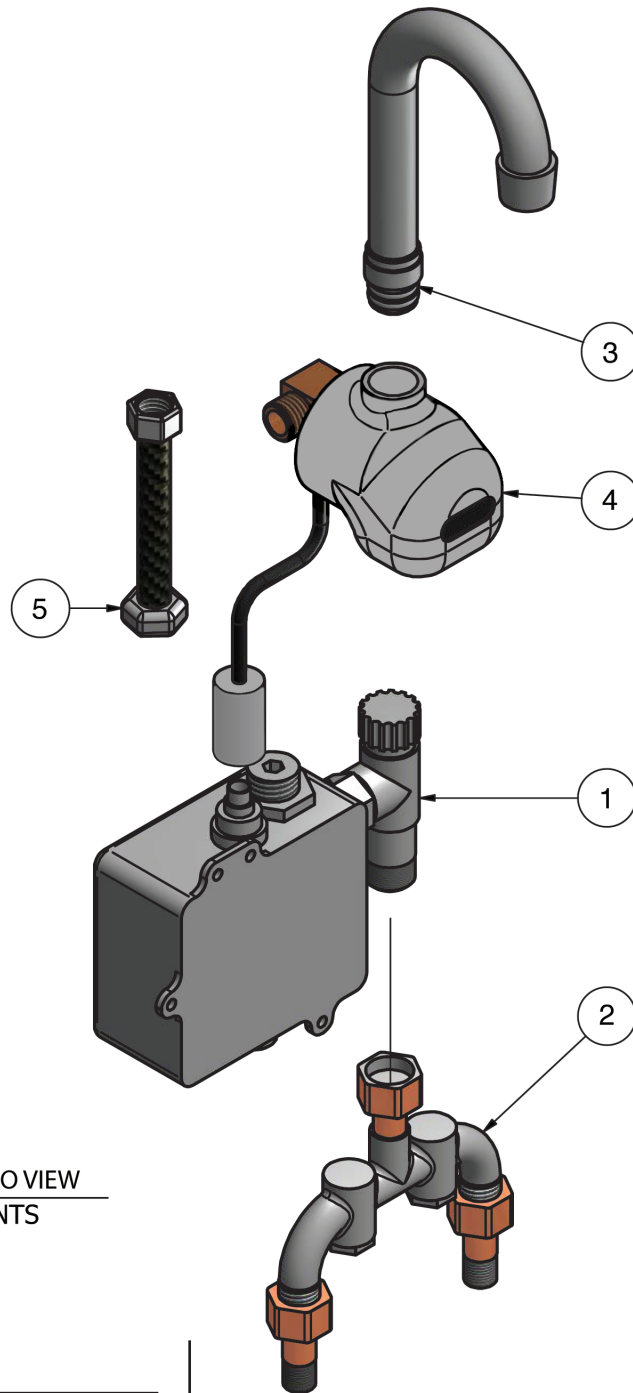

Use your smart phone to scan the above QR code to visit our website: www.bk-resources.com

Splash Mount Sensor Faucet

Model: BKF-SEF-3G

Options:

BKF-C414-VR
Vandal Resistant Aerator - .5 GPM

Product Specifications:

- 3-1/2" Gooseneck Spout
- Hands-Free Use
- Battery or Plug-in Options

Splash Mount Sensor Faucet

Model: BKF-SEF-3G

BKF-SEF-3G ISO VIEW
Scale = NTS

Exploded Parts Detail:

Diagram #	Quantity	Part Number	Description
1	1	SEF-XX3022	Control Box
2	1	SEF-2X5034	Mixing Valve
3	1	BKF-SPT-3G	3G Spout
4	1	SEF-2X5079	Faucet Body
5	1	SEF-2X5001	Water Line