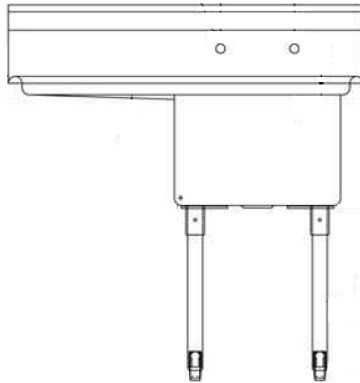

One Compartment - One Drainboard

Stainless Steel Compartment Sinks

PRODUCT DATA SHEET

BK RESOURCES