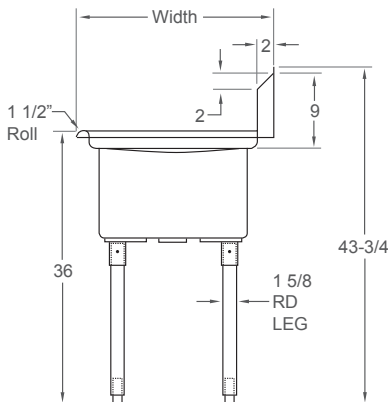

One Compartment - One Drainboard

Stainless Steel Compartment Sinks

PRODUCT DATA SHEET

BK RESOURCES