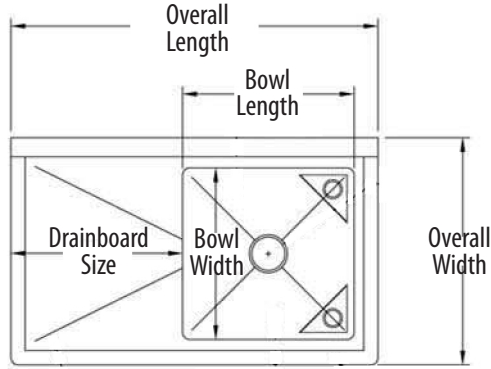

One Compartment - One Drainboard

Stainless Steel Compartment Sinks

PRODUCT DATA SHEET

BK RESOURCES