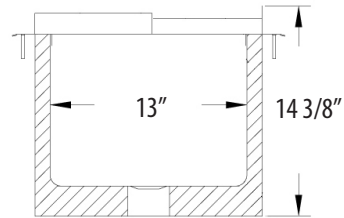

## Features:

- Includes BKDR-325CP Drain
- Removable Lid
- Fully Insulated

## Material:

- T-304 18 ga. Stainless Steel Base
- T-304 14 ga. Stainless Steel Deck

Part Number	Unit Size (l x w x h)	Basin Size (l x w x d)	Recommended Cutout Size (l x w)	Product Weight (lbs)
BK-DIBL-1218	12" x 18" x 14 <sup>3/8</sup> "	9" x 13" x 10"	11 1/4" x 17 1/4"	24.00
BK-DIBL-2218	22" x 18" x 14 <sup>3/8</sup> "	18" x 13" x 10"	21 1/4" x 17 1/4"	45.92
BK-DIBL-2818	28" x 18" x 14 <sup>3/8</sup> "	24" x 13" x 10"	27 1/4" x 17 1/4"	49.00
BK-DIBL-3418	34" x 18" x 14 <sup>3/8</sup> "	30" x 13" x 10"	33 1/8" x 17 1/4"	55.50