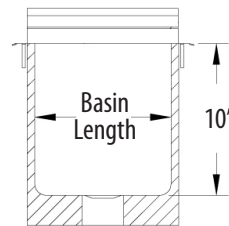

## Features:

- Includes BKDR-325CP Drain
- Removable Lid
- Fully Insulated

## Material:

- T-304 18 ga. Stainless Steel Base
- T-304 14 ga. Stainless Steel Deck

Part Number	Unit Size (l x w x h)	Basin Size (l x w x d)	Recommended Cutout Size (l x w)	Product Weight (lbs)
BK-DIBL-1218	12" x 18" x 14 <sup>3/8</sup> "	9" x 13" x 10"	11 1/4" x 17 1/4"	24.00
BK-DIBL-2218	22" x 18" x 14 <sup>3/8</sup> "	18" x 13" x 10"	21 1/4" x 17 1/4"	45.92
BK-DIBL-2818	28" x 18" x 14 <sup>3/8</sup> "	24" x 13" x 10"	27 1/4" x 17 1/4"	49.00
BK-DIBL-3418	34" x 18" x 14 <sup>3/8</sup> "	30" x 13" x 10"	33 1/8" x 17 1/4"	55.50