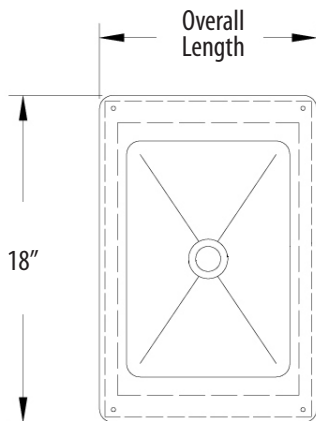

## Features:

- Includes BKDR-325CP Drain
- Removable Lid
- Fully Insulated

## Material:

- T-304 18 ga. Stainless Steel Base
- T-304 14 ga. Stainless Steel Deck

Part Number	Unit Size (l x w x h)	Basin Size (l x w x d)	Recommended Cutout Size (l x w)	Product Weight (lbs)
BK-DIBL-1218	12" x 18" x 14 <sup>3/8</sup> "	9" x 13" x 10"	11 1/4" x 17 1/4"	24.00
BK-DIBL-2218	22" x 18" x 14 <sup>3/8</sup> "	18" x 13" x 10"	21 1/4" x 17 1/4"	45.92
BK-DIBL-2818	28" x 18" x 14 <sup>3/8</sup> "	24" x 13" x 10"	27 1/4" x 17 1/4"	49.00
BK-DIBL-3418	34" x 18" x 14 <sup>3/8</sup> "	30" x 13" x 10"	33 1/8" x 17 1/4"	55.50