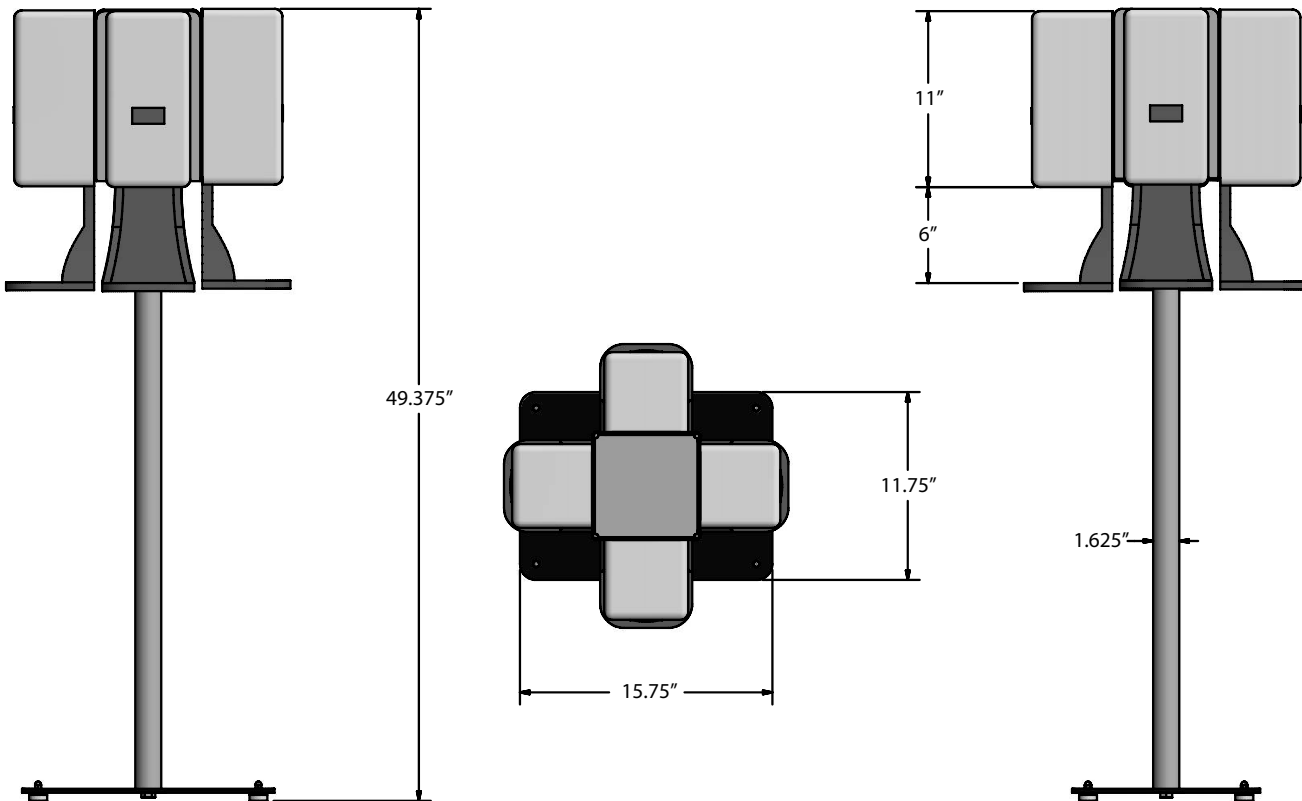

Elite Design 4-Way Automatic Dispenser Stand

Use your smart phone to scan the above QR code to visit our website: www.bk-resources.com

Features:

- (4) Hands Free Dispensers w/Drip Trays
- Heavyweight Freestanding Design
 - Less likely to tip or get blown over
 - Easy to assemble and move
- Universal Mounting Plates
 - Theft resistant mounting plates when using included screws
 - Surface area allows for tape mounting
- Stainless steel mounting plates and pole
- Powder coated base

Dispenser Features 4 (BK-HFD):

- Motion activated
- 1000ml capacity
- ABS plastic
- Refillable plastic bottles
- 11" x 5.25" x 5"D
- Batteries not included
- Dispenses gel & liquid*

*Does not convert liquid to foam

Hand Sanitizer Stand with Hands Free Dispenser

Part Number	Description
BK-SSPC-4D10-DT	Elite Design 4 Way Automatic Dispenser Stand

PRODUCT DATA SHEET