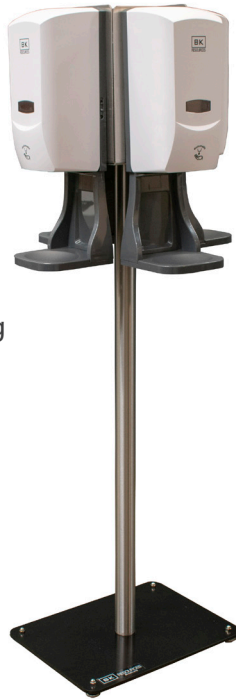

Elite Design 4-Way Automatic Dispenser Stand

Use your smart phone to scan the above QR code to visit our website: www.bk-resources.com

Features:

- (4) Hands Free Dispensers w/Drip Trays
- Heavyweight Freestanding Design
 - Less likely to tip or get blown over
 - Easy to assemble and move
- Universal Mounting Plates
 - Theft resistant mounting plates when using included screws
 - Surface area allows for tape mounting
- Stainless steel mounting plates and pole
- Powder coated base

Dispenser Features 4 (BK-HFD):

- Motion activated
- 1000ml capacity
- ABS plastic
- Refillable plastic bottles
- 11" x 5.25" x 5"D
- Batteries not included
- Dispenses gel & liquid*

*Does not convert liquid to foam

Hand Sanitizer Stand with Hands Free Dispenser

Part Number	Description
BK-SSPC-4D10-DT	Elite Design 4 Way Automatic Dispenser Stand

PRODUCT DATA SHEET